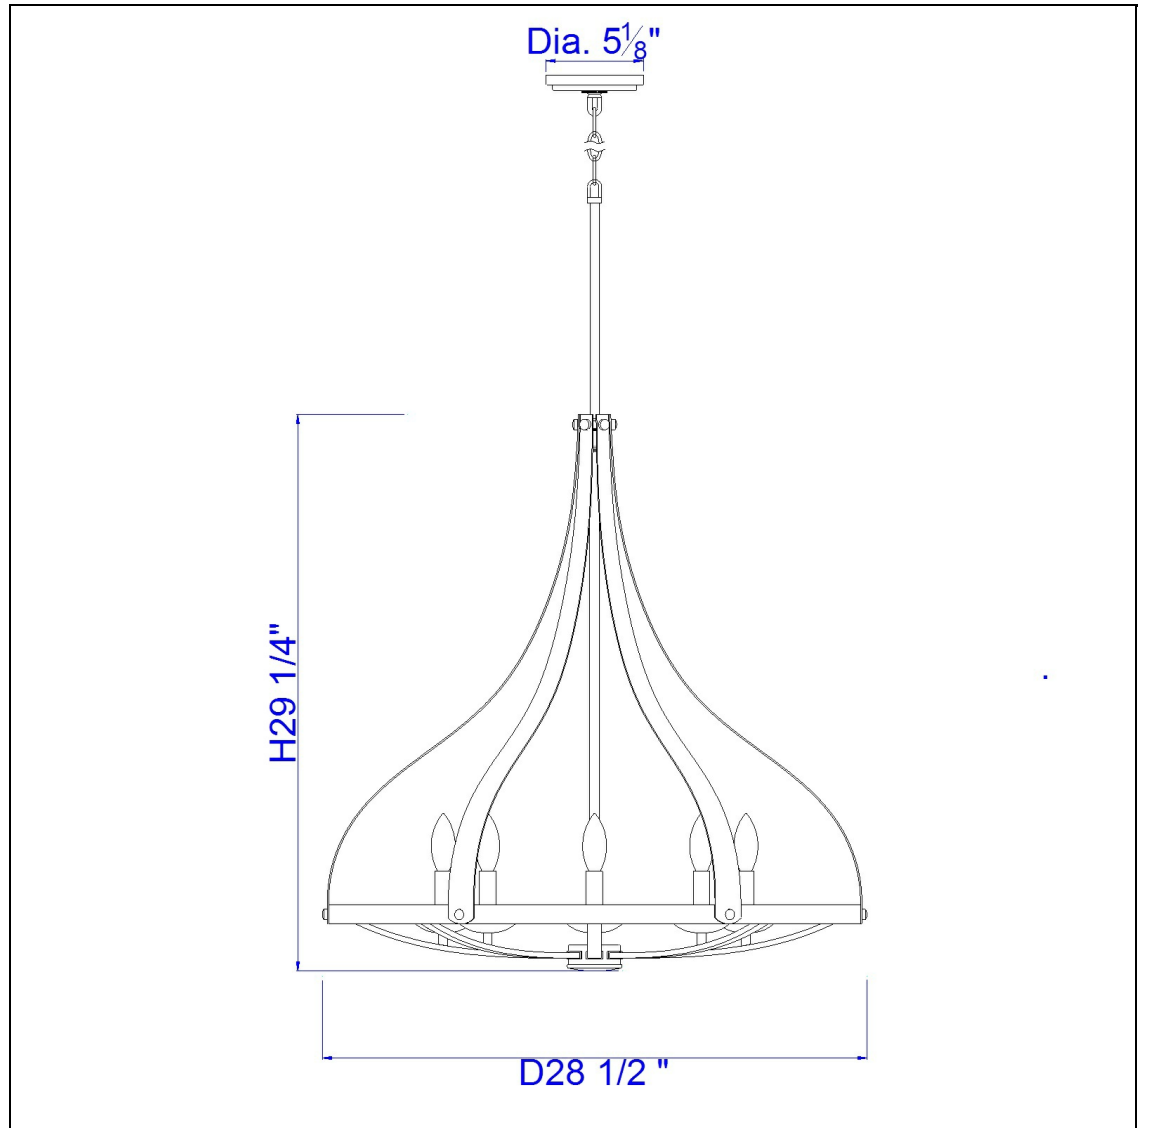

Product No. **FX-3589-8**

Description

60W X 8 Meridian Chandeliler
Durable Metal Construction
6 Foot Chain
Ships In One Carton
Ships In One Carton
73" Inch Metal Chandelier in Brushed Steel Finish

Technical Specifications

UPC	020193067284	Carton 1 Dimensions	7.90 x 31.10 x 31.10
Wattage	60WX8	Carton 2 Dimensions	0.00 x 0.00 x 31.10
CRI	N/A	Package Dimensions	L: 31.10 W: 31.10 H: 7.90
Lumen	N/A		
Switch Type	Hardwired		
Bulb Base	E12		
Number of Lights	8		
Color	Brushed Steel		
Base Color	Brushed Steel		