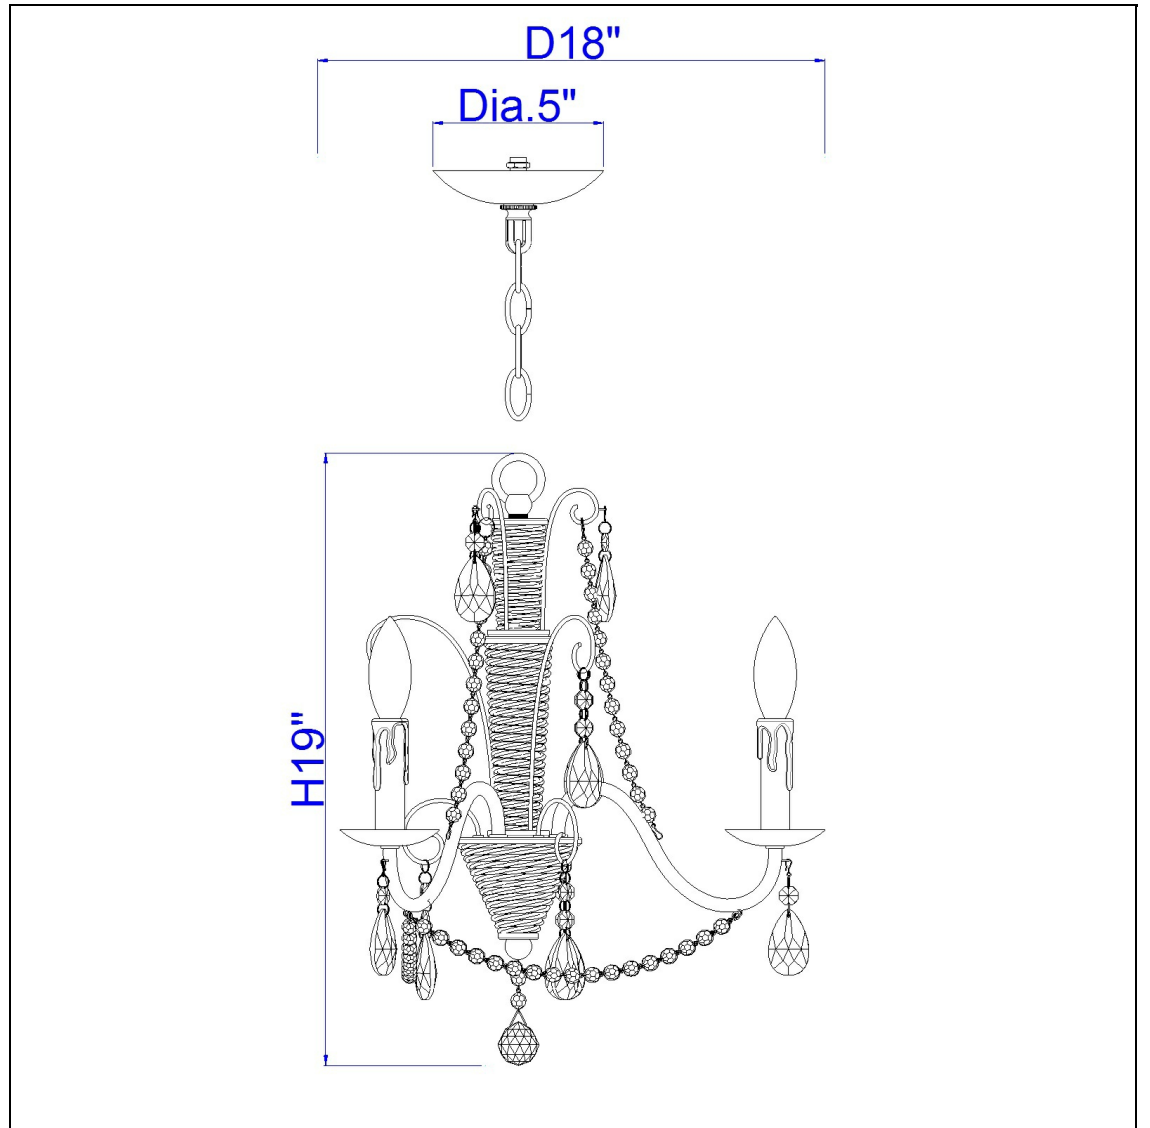

Product No. **FX-3592-3**

Description

60W X 3 Antigo Chandelier  
Durable Metal and Crystal Construction  
6 Foot Chain  
Ships In One Carton  
Ships In One Carton  
24.25" Inch Tall Metal and Crystal Chandelier  
in Rattan and Crystal Finish

Technical Specifications

<b>UPC</b>	020193067284	<b>Carton 1 Dimensions</b>	13.00 x 11.00 x 20.00
<b>Wattage</b>	60WX3	<b>Carton 2 Dimensions</b>	0.00 x 0.00 x 20.00
<b>CRI</b>	N/A	<b>Package Dimensions</b>	L: 20.00 W: 11.00 H: 13.00
<b>Lumen</b>	N/A		
<b>Switch Type</b>	Hardwired		
<b>Bulb Base</b>	E12		
<b>Number of Lights</b>	3		
<b>Color</b>	Antigo Rattan/Crystal Chandelier		
<b>Base Color</b>	Antigo Rattan/Crystal		