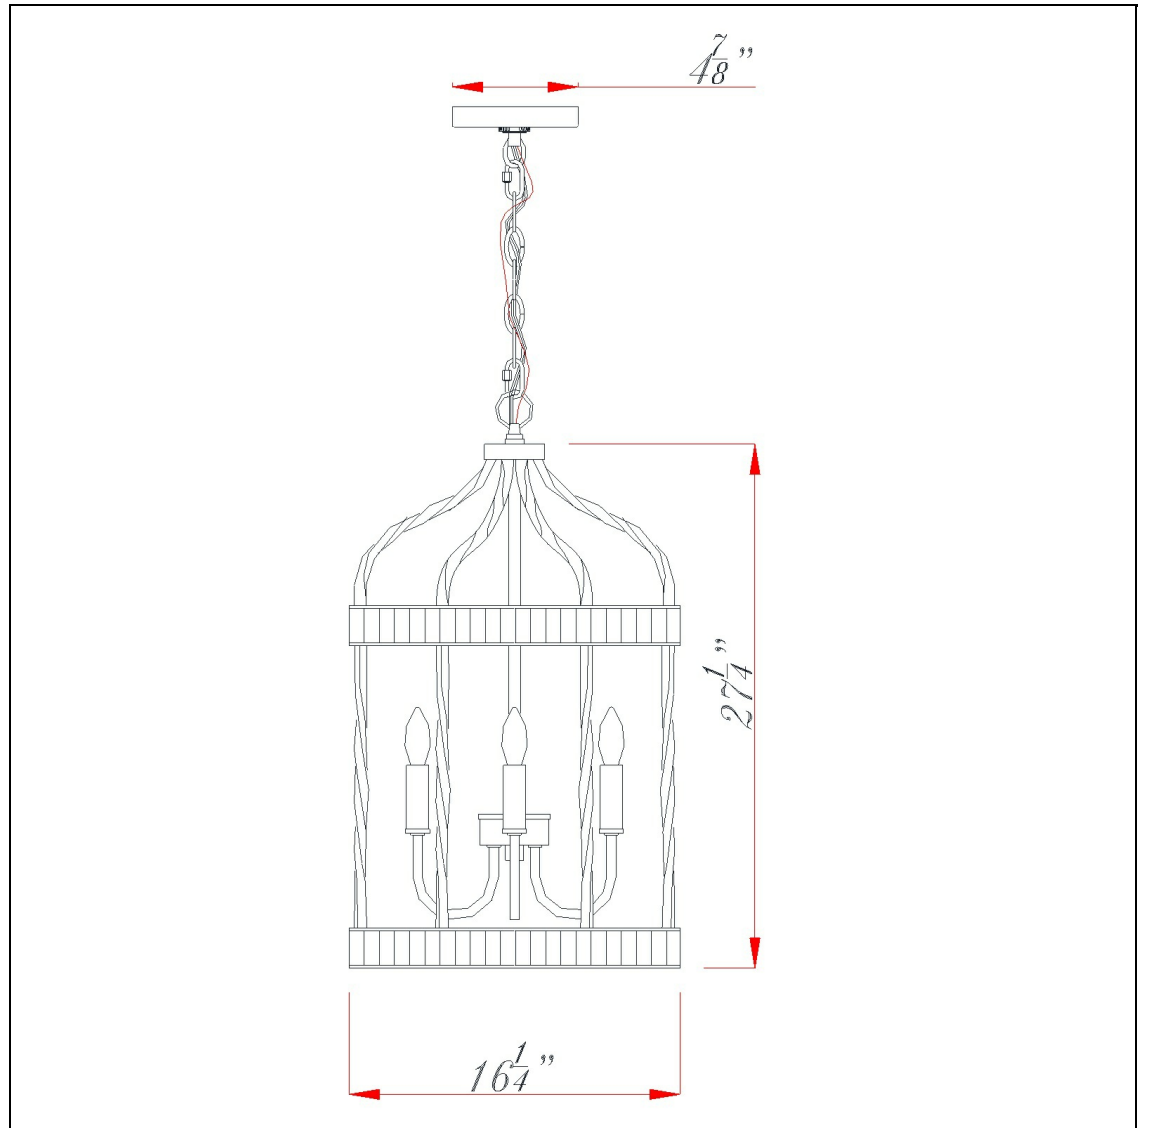

Product No. **FX-3599-6**

Description

40W X 6 Glenwood Pendant
Durable Metal Construction
6 Foot Chain
Ships In One Carton
Ships In One Carton
27.5" Inch Tall Metal Pendant in French Gold
Antiqued Mirror Finish

Technical Specifications

UPC	020193067284	Carton 1 Dimensions	29.30 x 18.10 x 18.10
Wattage	40WX6	Carton 2 Dimensions	0.00 x 0.00 x 18.10
CRI	N/A	Package Dimensions	L: 18.10 W: 18.10 H: 29.30
Lumen	N/A		
Switch Type	Hardwired		
Bulb Base	E12		
Number of Lights	6		
Color	French Gold/Antique Mirror		
Base Color	French Gold		