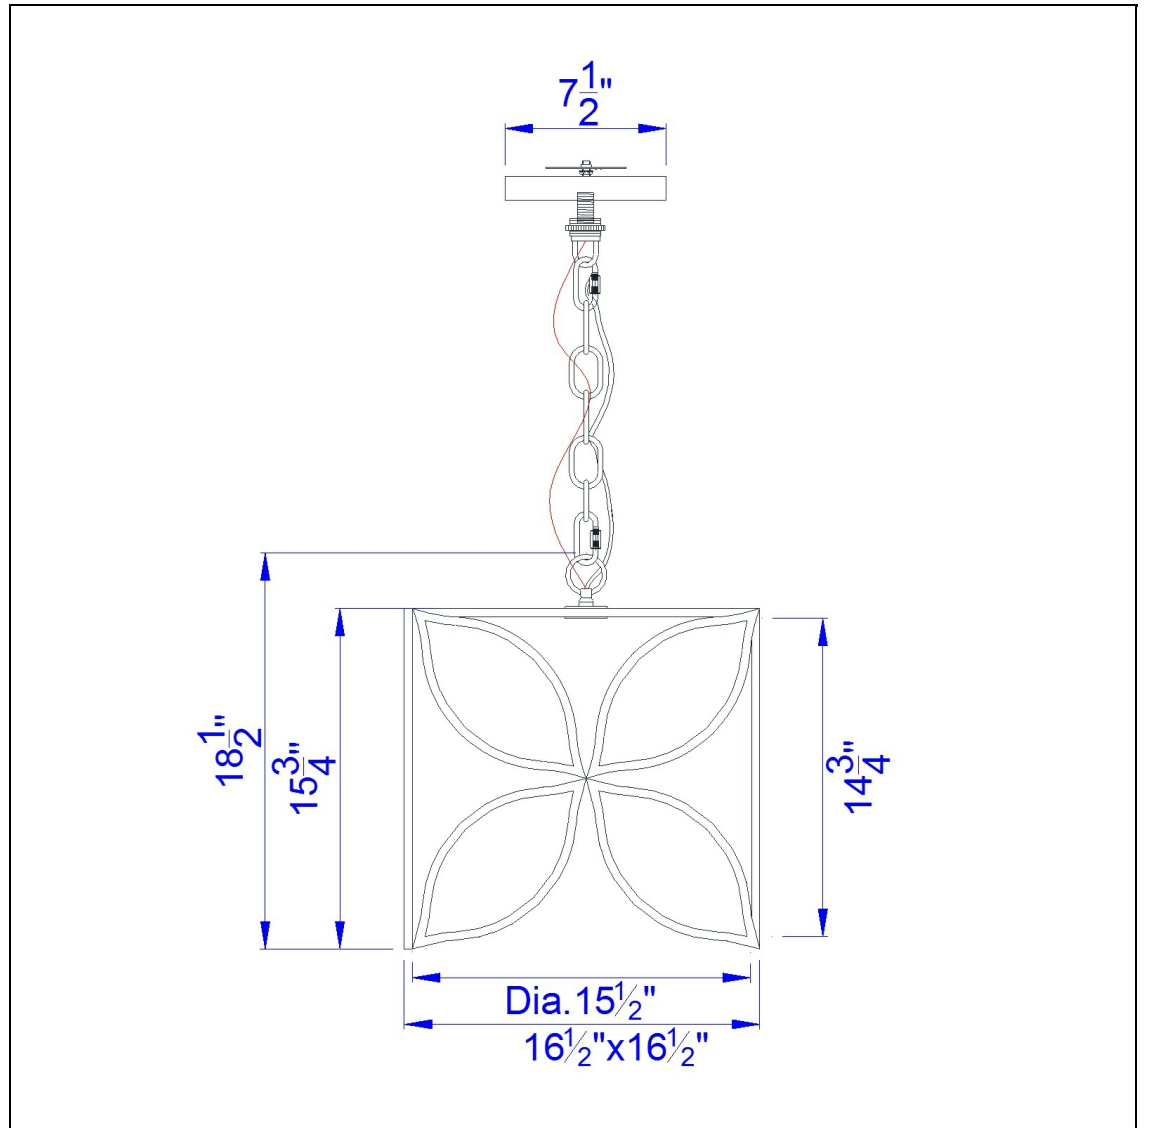

Product No. **FX-3602-3**

Description

60W X 3 Belton Metal Chandelier
Durable Metal Construction
6 Foot Chain
Ships In One Carton
Ships In One Carton
19.5" Inch Metal Chandelier in French Gold

Technical Specifications

UPC	020193067284	Shade Top1	15.50
Wattage	60WX3	Shade Bottom1	15.50
CRI	N/A	Shade Side	15.00
Lumen	N/A	Carton 1 Dimensions	21.30 x 19.30 x 19.30
Switch Type	Hardwired	Carton 2 Dimensions	0.00 x 0.00 x 19.30
Bulb Base	E26	Package Dimensions	L: 19.30 W: 19.30 H: 21.30
Number of Lights	3		
Color	French Gold		
Base Color	French Gold		