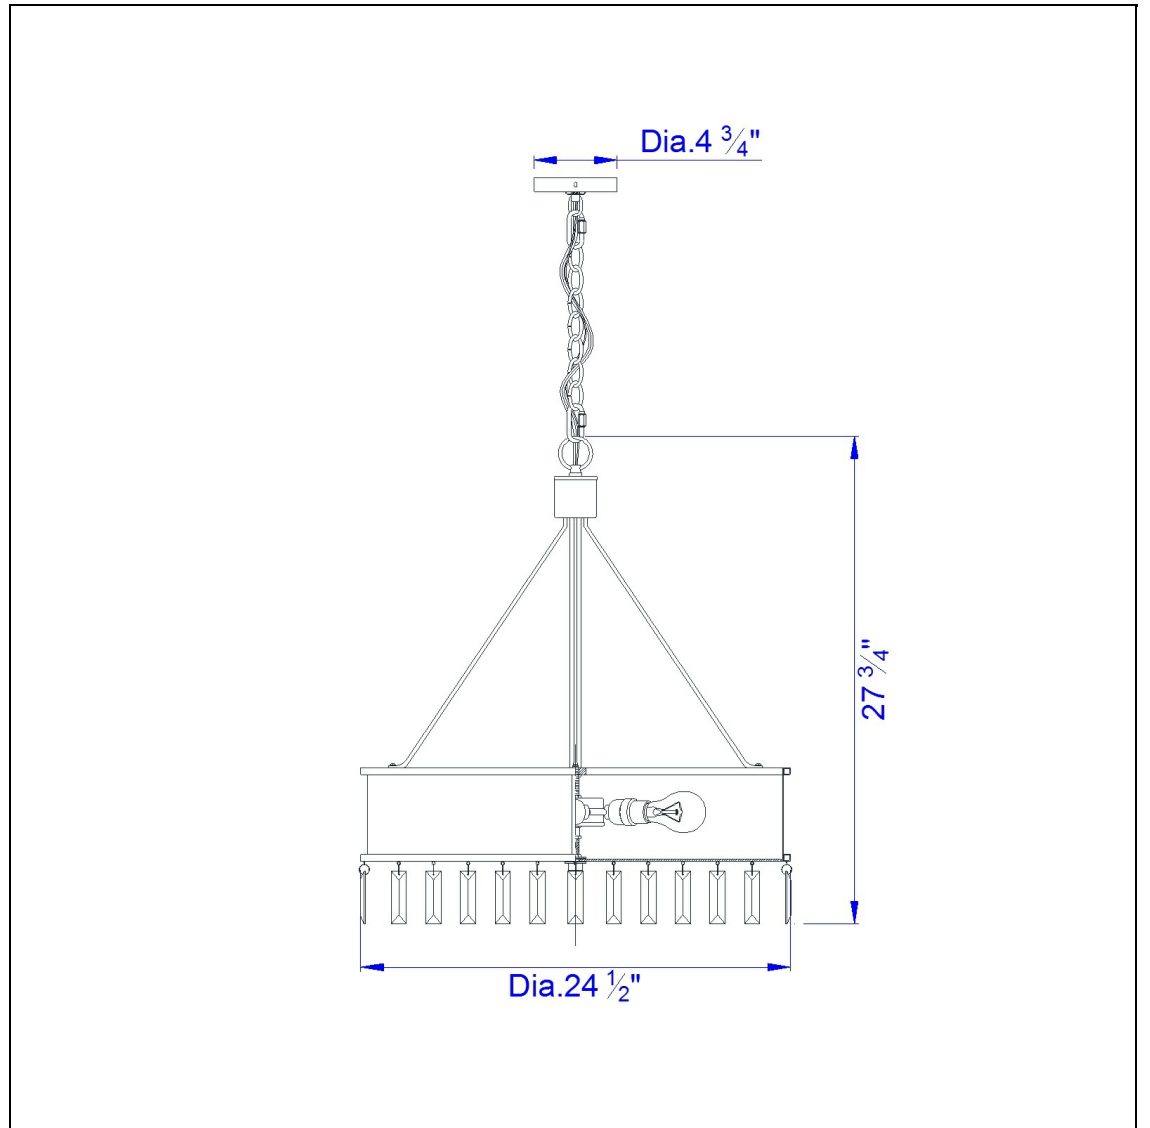

Product No. **FX-3611-4**

Description

60W X 4 Roby Metal Chandelier
Durable Metal Construction
6 Foot Chain
Ships In One Carton
Ships In One Carton
28" Inch Metal Chandelier in Iron Finish

Technical Specifications

UPC	020193067284	Carton 1 Dimensions	10.80 x 26.80 x 26.80
Wattage	60WX4	Carton 2 Dimensions	0.00 x 0.00 x 26.80
CRI	N/A	Package Dimensions	L: 26.80 W: 26.80 H: 10.80
Lumen	N/A		
Switch Type	Hardwired		
Bulb Base	E26		
Number of Lights	4		
Color	Iron		
Base Color	Iron		