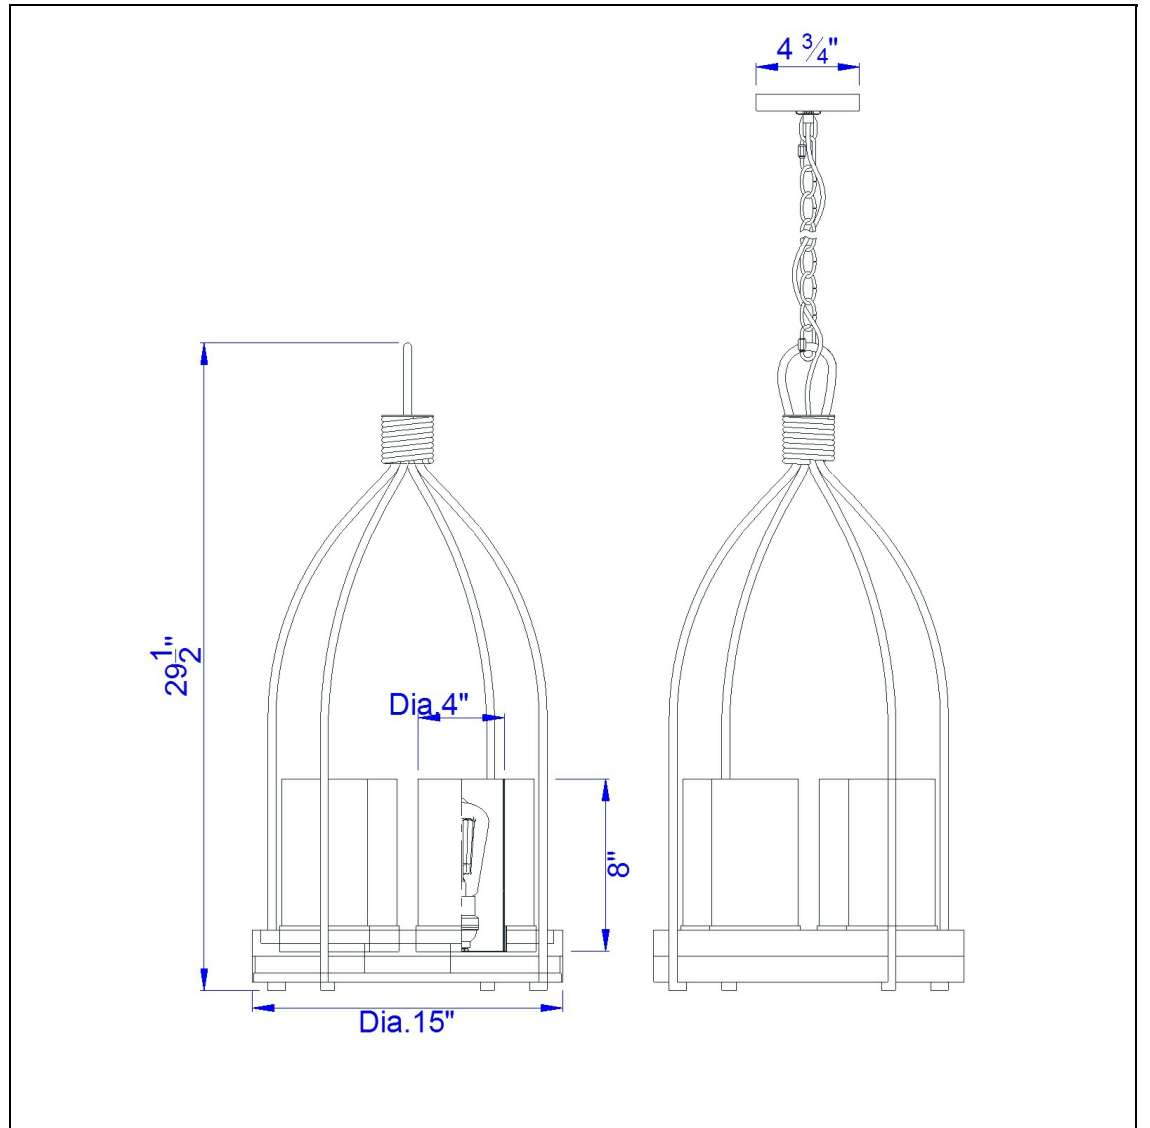

Product No. **FX-3614-4**

Description

60W X 4 Chardon Metal/Wood
Fixture(Edison Bulbs Not included)
Durable Metal and Wood Construction
6 Foot Chain
Ships In One Carton
Ships In One Carton
29.5" Inch Tall Metal and Wood Fixture in
Iron Wood Finish

Technical Specifications

UPC	020193067284	Carton 1 Dimensions	29.80 x 17.10 x 17.10
Wattage	60WX4	Carton 2 Dimensions	0.00 x 0.00 x 17.10
CRI	N/A	Package Dimensions	L: 17.10 W: 17.10 H: 29.80
Lumen	N/A		
Switch Type	Hardwired		
Bulb Base	E26		
Number of Lights	4		
Color	Iron Wood		
Base Color	Iron Wood		