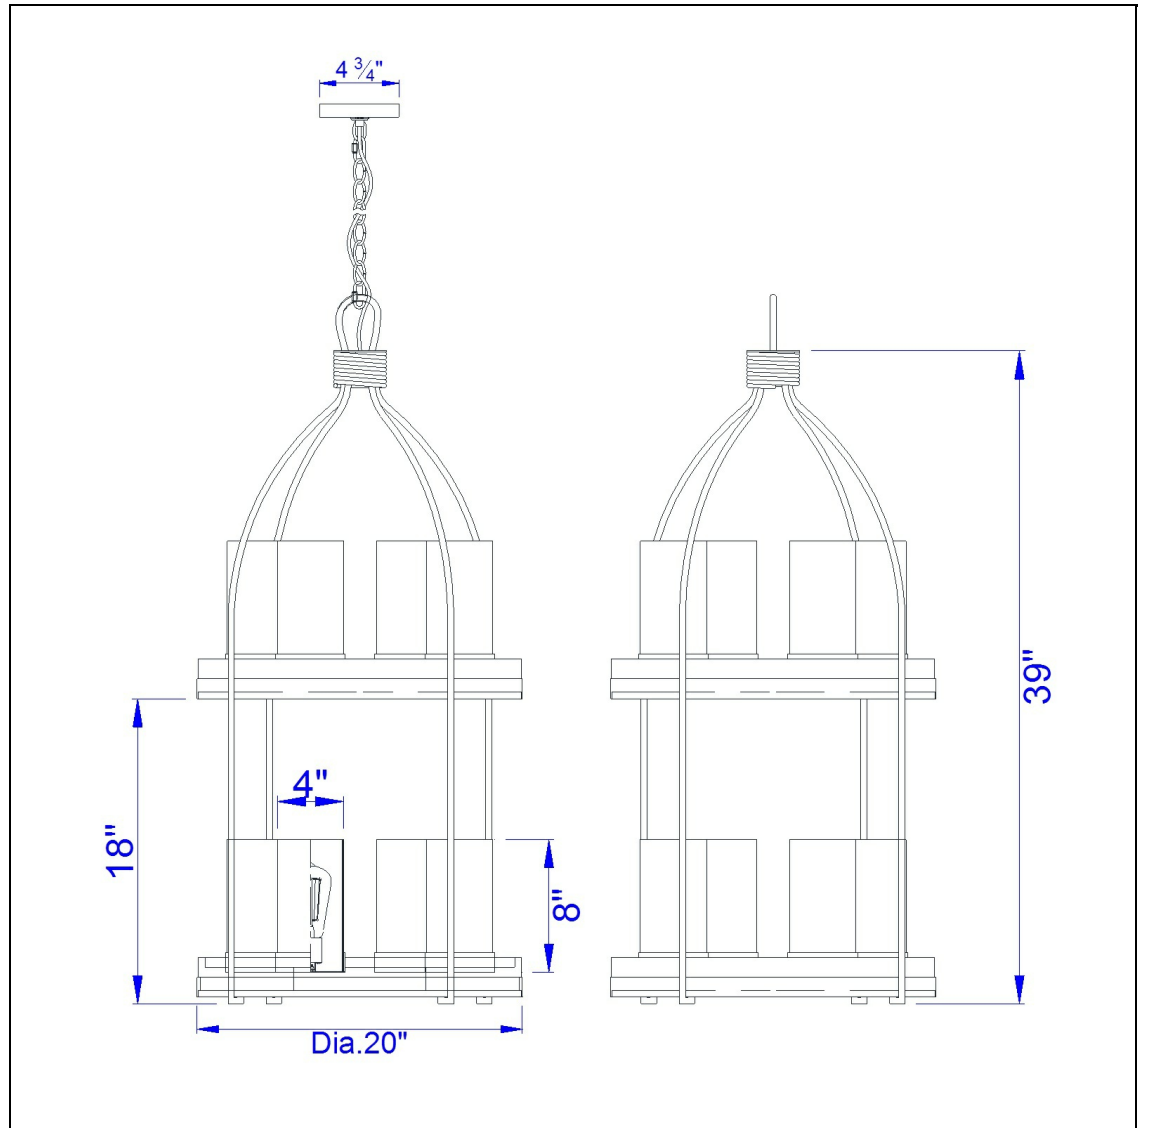

Product No. **FX-3614-8**

Description

60W X 8 Chardon Metal/Wood  
Fixture(Edison Bulbs Not included)  
Durable Metal and Wood Construction  
6 Foot Chain  
Ships In One Carton  
Ships In One Carton  
39" Inch Tall Metal and Wood Fixture in Iron  
Wood Finish

Technical Specifications

<b>UPC</b>	020193067284	<b>Carton 1 Dimensions</b>	41.80 x 23.40 x 23.40
<b>Wattage</b>	60WX8	<b>Carton 2 Dimensions</b>	0.00 x 0.00 x 23.40
<b>CRI</b>	N/A	<b>Package Dimensions</b>	L: 23.40 W: 23.40 H: 41.80
<b>Lumen</b>	N/A		
<b>Switch Type</b>	Hardwired		
<b>Bulb Base</b>	E26		
<b>Number of Lights</b>	8		
<b>Color</b>	Iron Wood		
<b>Base Color</b>	Iron Wood		