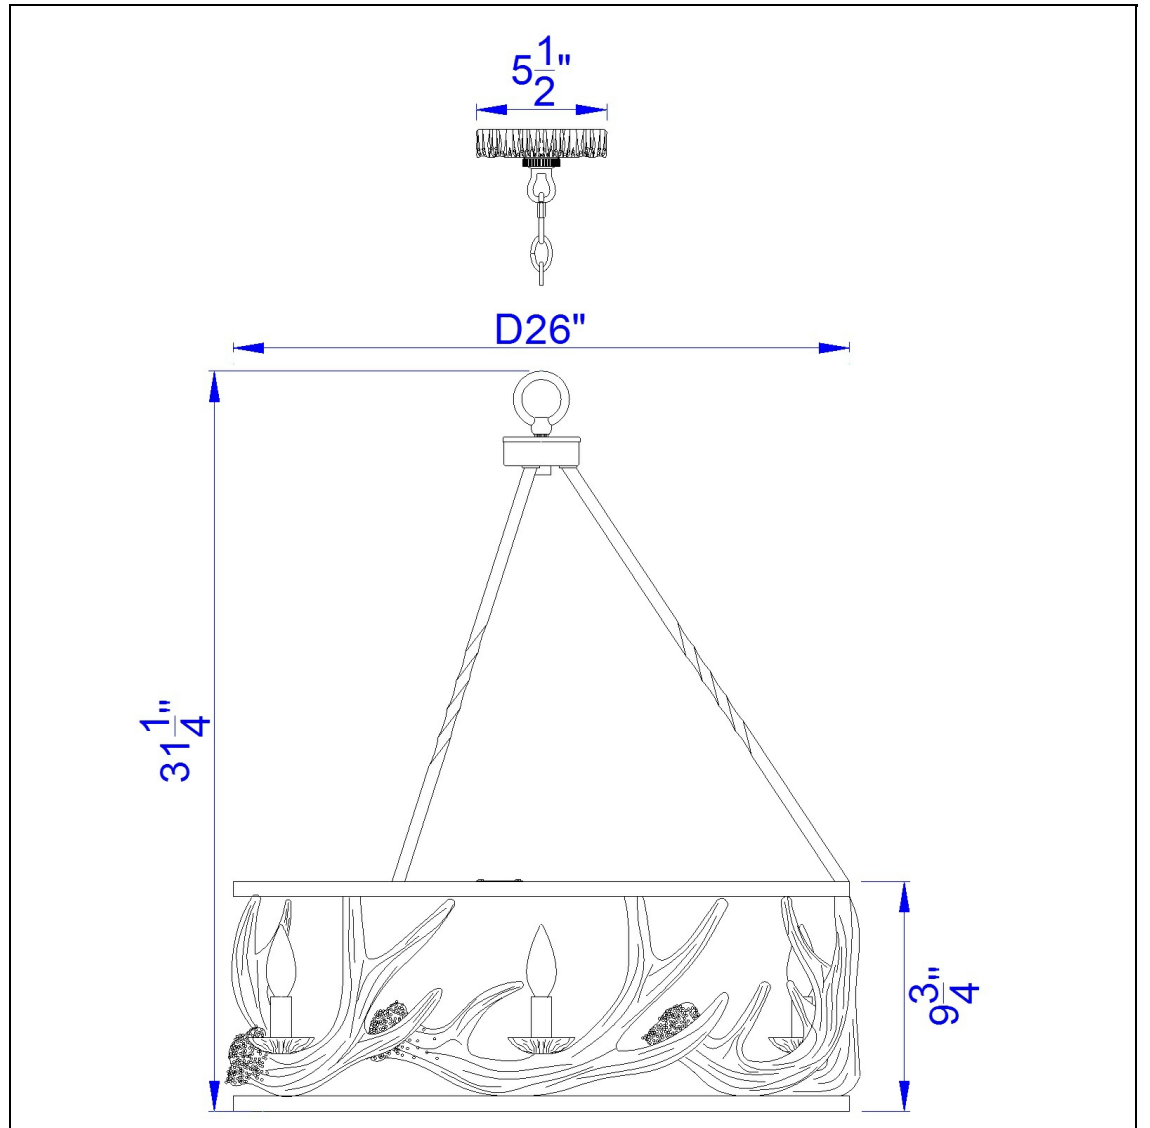

Product No. **FX-3618-6**

Description

60W X 6 Antler Chandelier  
Durable Steel and Resin Construction  
6 Foot Chain  
Ships In One Carton  
Ships In One Carton  
31.5" Inch Resin and Metal Chandelier in Rust finish

Technical Specifications

<b>UPC</b>	020193067284	<b>Carton 1 Dimensions</b>	12.50 x 30.40 x 30.40
<b>Wattage</b>	60WX6	<b>Carton 2 Dimensions</b>	0.00 x 0.00 x 30.40
<b>CRI</b>	N/A	<b>Package Dimensions</b>	L: 30.40 W: 30.40 H: 12.50
<b>Lumen</b>	N/A		
<b>Switch Type</b>	Hardwired		
<b>Bulb Base</b>	E12		
<b>Number of Lights</b>	6		
<b>Color</b>	Rust		
<b>Base Color</b>	Rust		