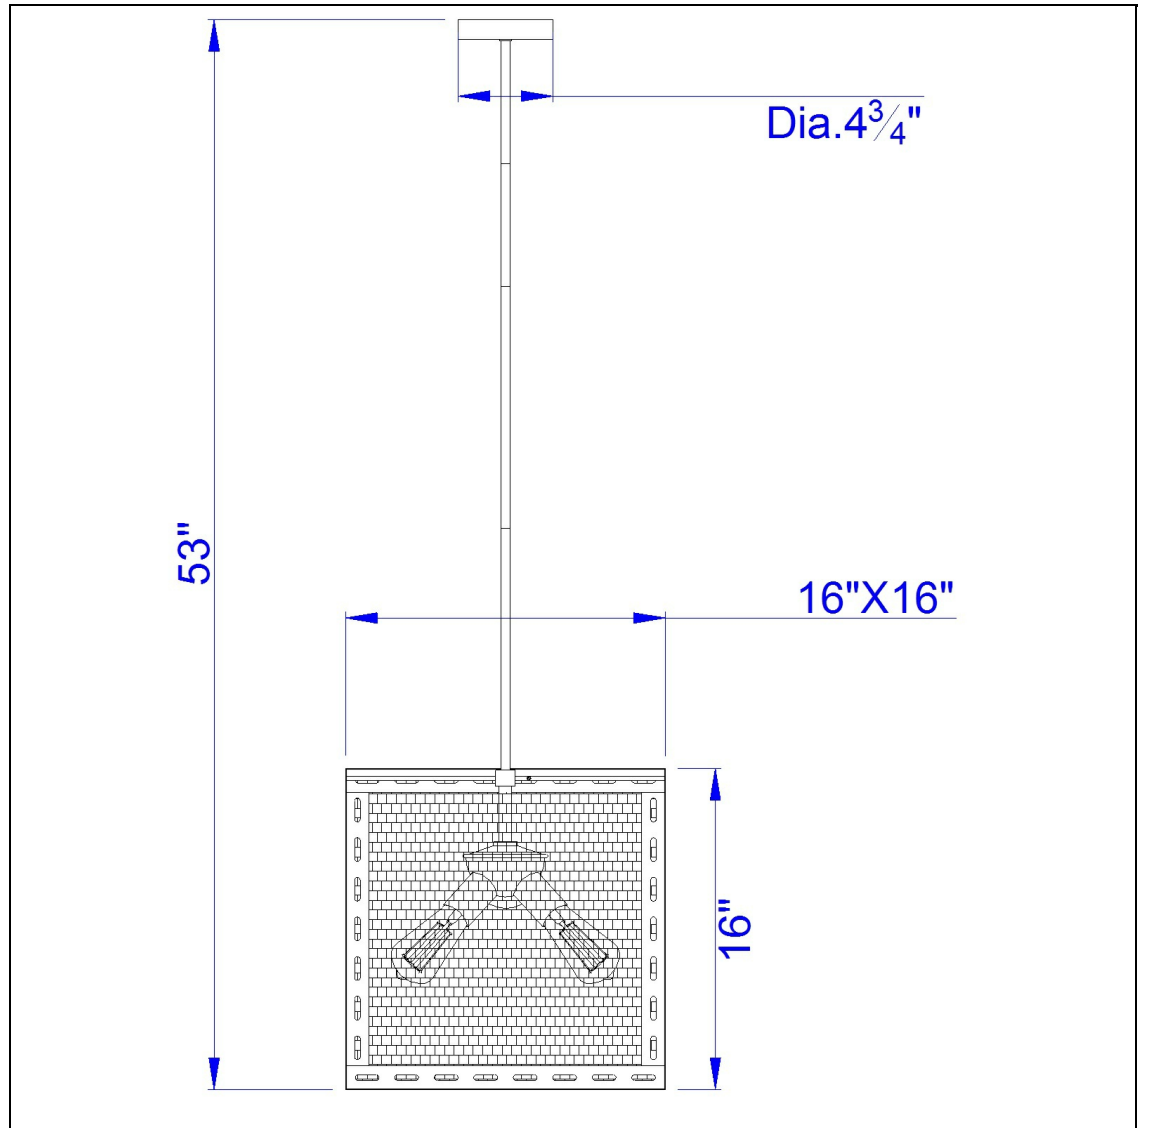

Product No. **FX-3625-4**

Description

60W X 4 Evanston Metal Chandelier (Edison Bulbs Not included)
Durable Metal Construction
6 Foot Chain
Ships In One Carton
Ships In One Carton
16" Inch Tall Metal Chandelier in Iron Finish

Technical Specifications

UPC	020193067284	Carton 1 Dimensions	18.50 x 18.10 x 18.10
Wattage	60WX4	Carton 2 Dimensions	0.00 x 0.00 x 18.10
CRI	N/A	Package Dimensions	L: 18.10 W: 18.10 H: 18.50
Lumen	N/A		
Switch Type	Hardwired		
Bulb Base	E26		
Number of Lights	4		
Color	Black Iron		
Base Color	Black Iron		