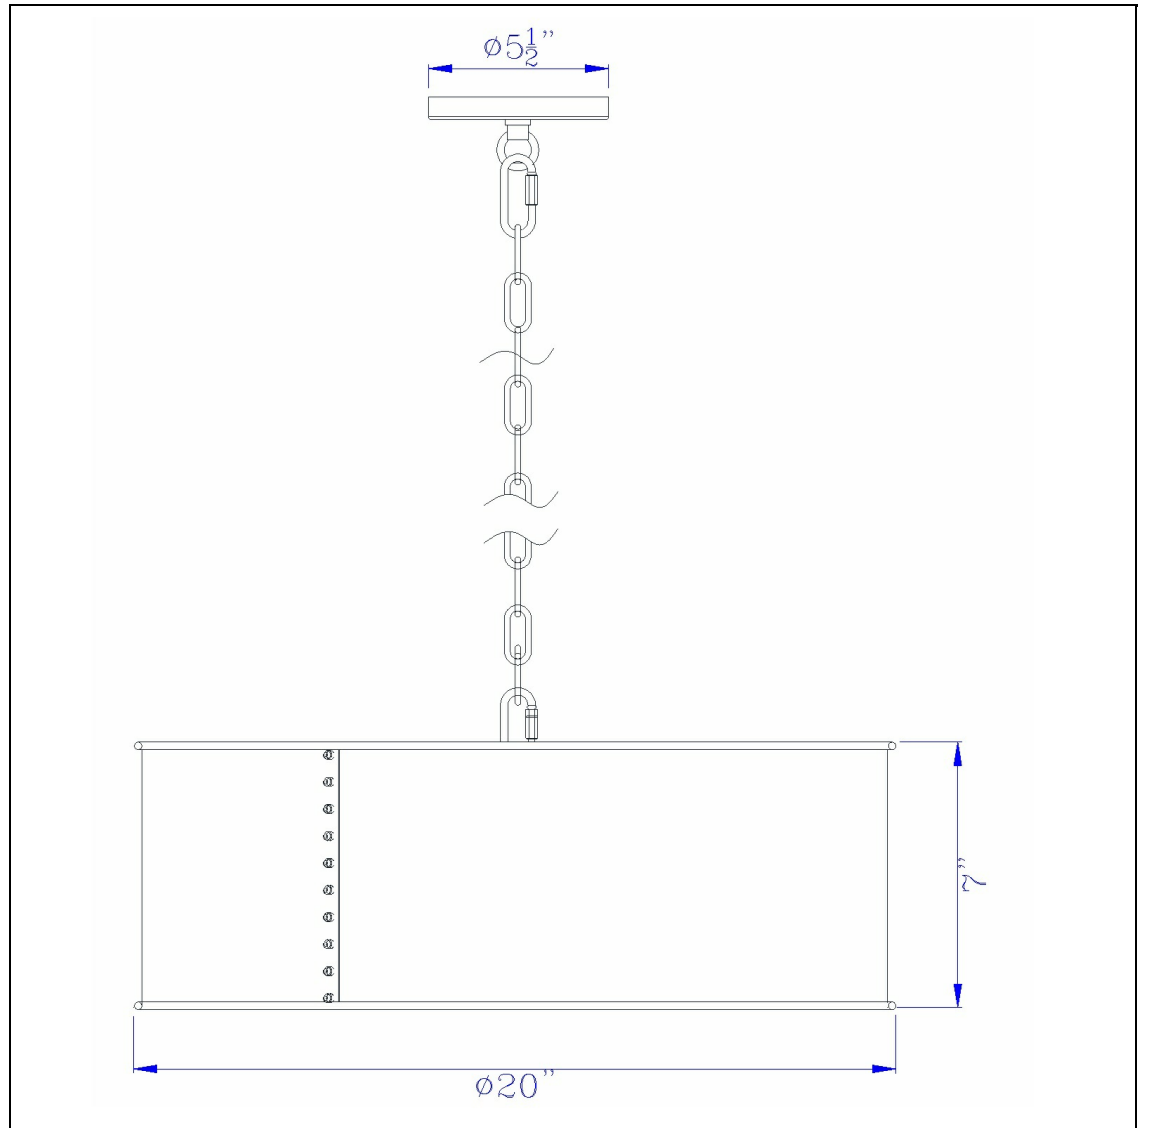

Product No. **FX-3637-3**

Description

60W X 3 Rochefort Metal 3 Light Chandelier
Durable Metal Construction
Three light round metal hanging pendant
with distressed finish
6 foot chain
Canopy included
Ships in one Carton
Ships in one Carton
60W x 3 Rochefort metal 3 light chandelier

Technical Specifications

UPC	020193067284	Carton 1 Dimensions	11.50 x 22.00 x 22.00
Wattage	60WX3	Carton 2 Dimensions	0.00 x 0.00 x 22.00
CRI	N/A	Package Dimensions	L: 22.00 W: 22.00 H: 11.50
Lumen	N/A		
Switch Type	Hardwired		
Bulb Base	E26		
Number of Lights	3		
Color	Distress Gold		
Base Color	Distress Gold		