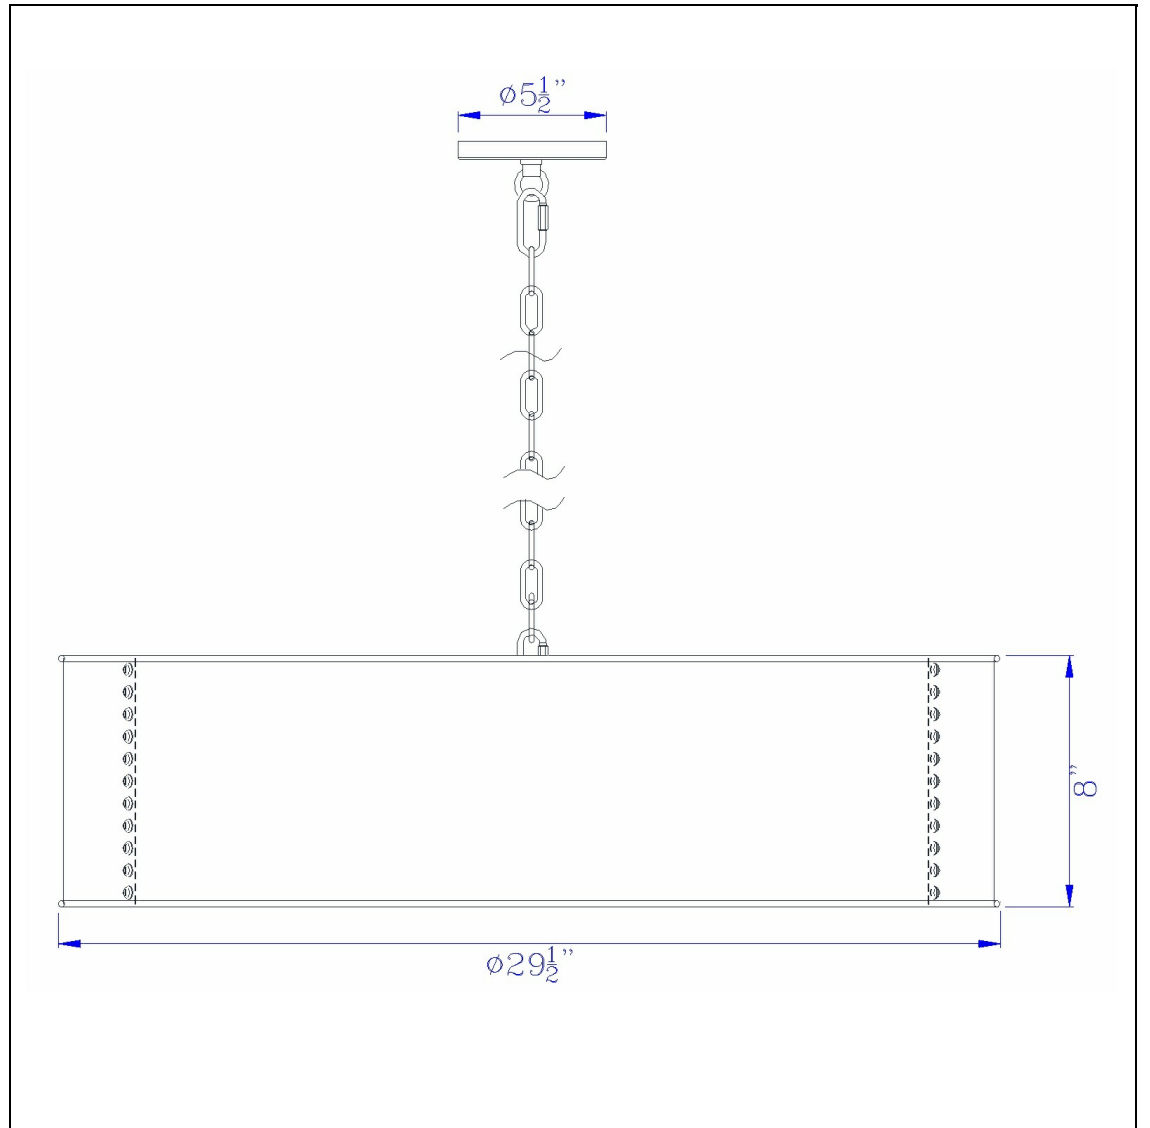

Product No. **FX-3637-5**

Description

60W X 5 Rochefort Metal 5 Light Chandelier
Durable Metal Construction
Five light round metal hanging pendant with distressed finish
6 foot chain
Canopy included
Ships in one Carton
Ships in one Carton
60W x 5 Rochefort metal 5 light chandelier

Technical Specifications

UPC	020193067284	Carton 1 Dimensions	12.00 x 32.00 x 32.00
Wattage	60WX5	Carton 2 Dimensions	0.00 x 0.00 x 32.00
CRI	N/A	Package Dimensions	L: 32.00 W: 32.00 H: 12.00
Lumen	N/A		
Switch Type	Hardwired		
Bulb Base	E26		
Number of Lights	5		
Color	Distress Gold		
Base Color	Distress Gold		