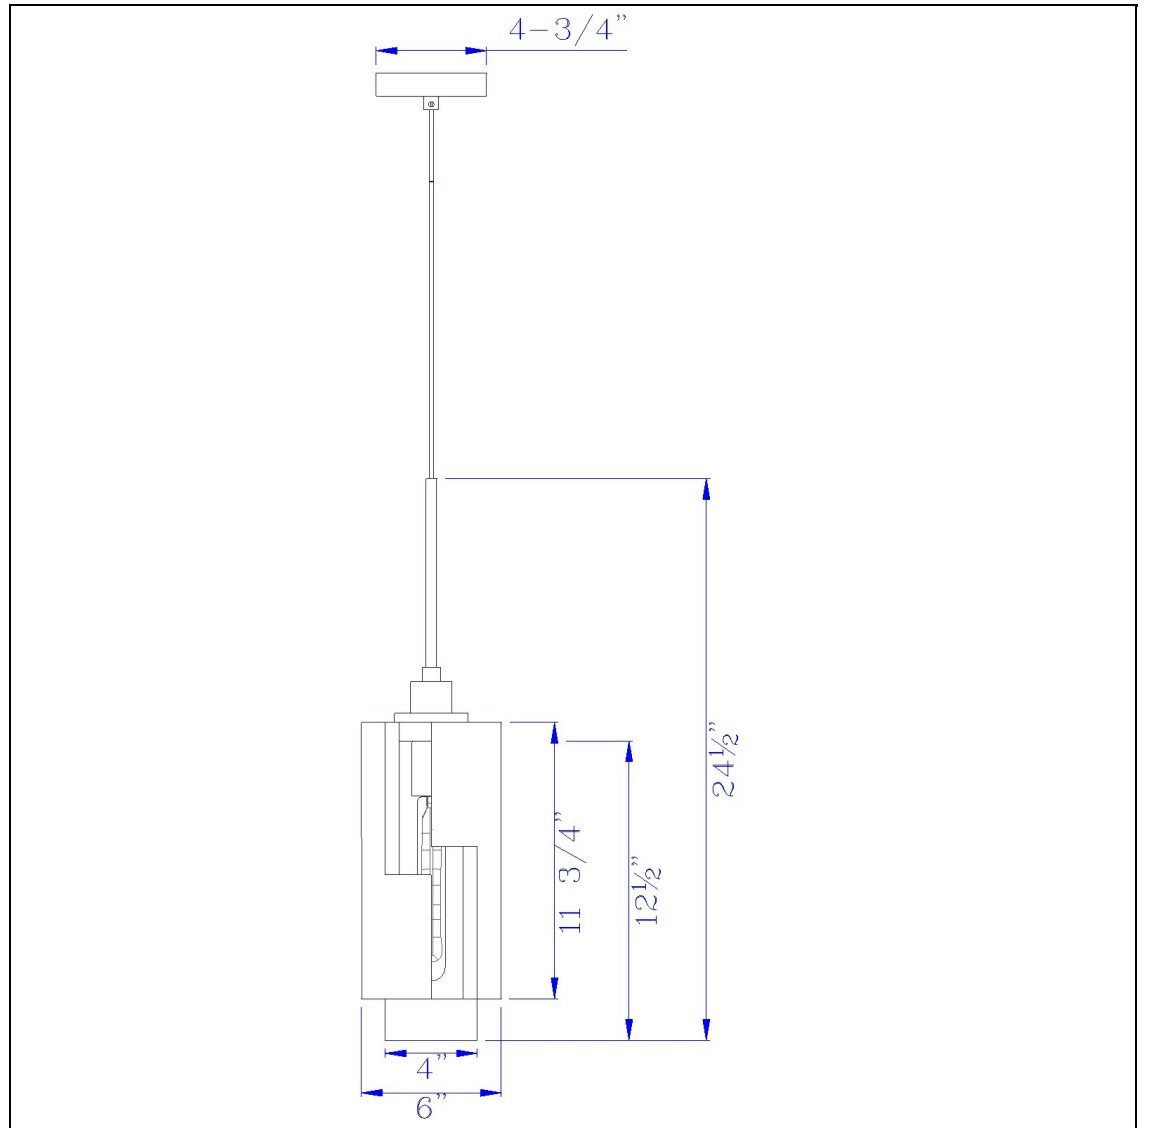

Product No. **FX-3641-1**

Description

60W Reggio Wood Pendant Glass Fixture
(Edison Bulb Not included)
Durable Metal and Glass Construction
Includes 6 Feet of Cord
Real Wood Shade
Canopy Included
Ships in One Carton
Ships in One Carton

Technical Specifications

UPC	020193067284	Shade Top1	4.00
Wattage	60W	Shade Bottom1	4.00
CRI	N/A	Shade Side	12.50
Lumen	N/A	Carton 1 Dimensions	21.00 x 8.50 x 8.50
Switch Type	Hardwired	Carton 2 Dimensions	0.00 x 0.00 x 8.50
Bulb Base	A19	Package Dimensions	L: 8.50 W: 8.50 H: 21.00
Number of Lights	1		
Color	Wood/Black		
Base Color	Wood/Black		