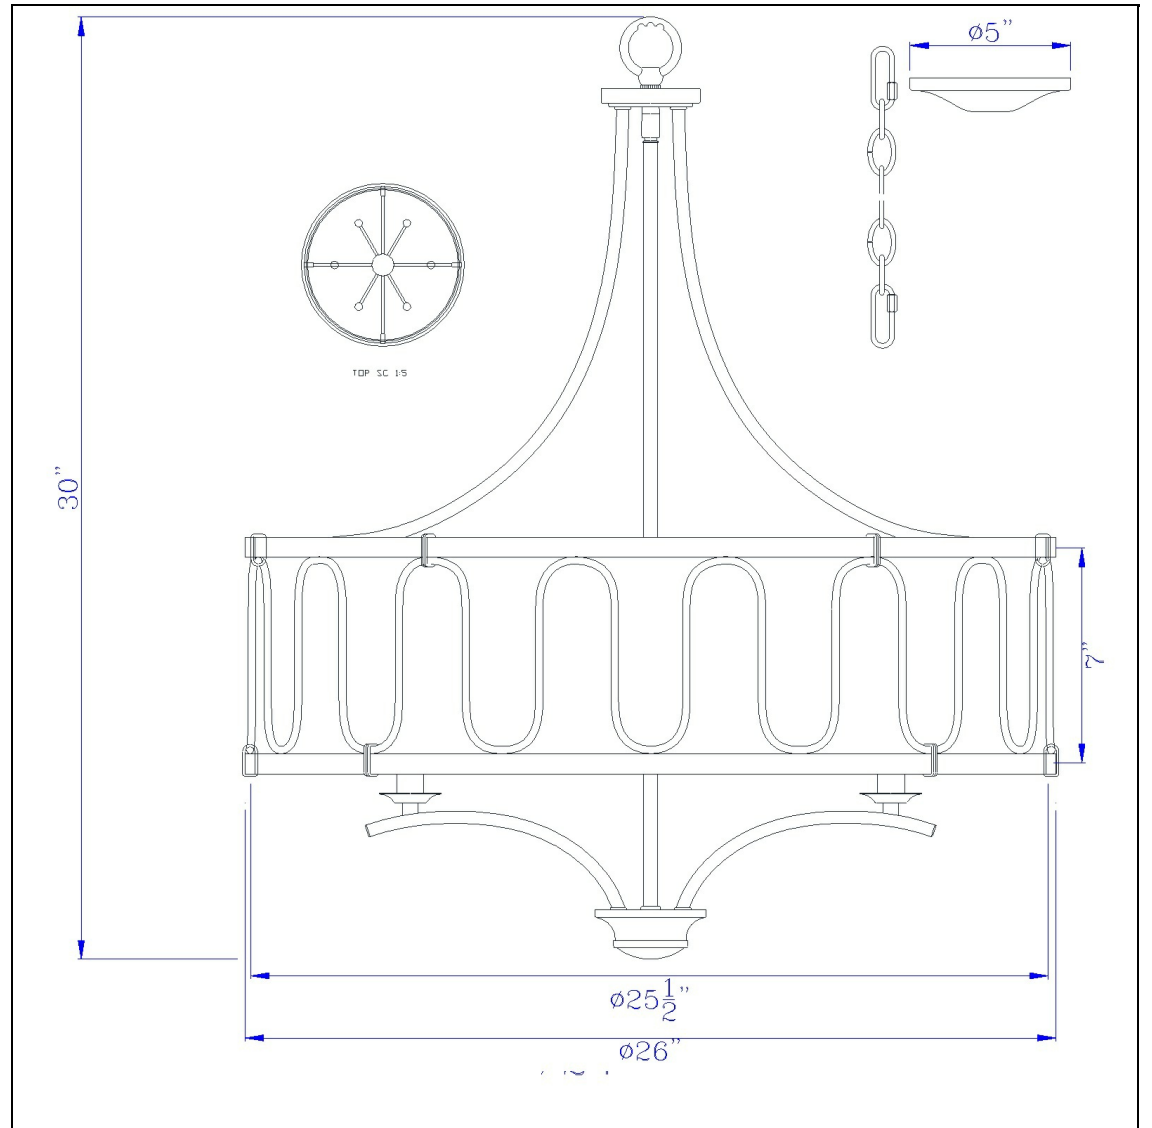

Product No. **FX-3646-6**

Description

60W X 6 Vincenzametal Chandelier With
Trasparent Fabric Shade
Durable Metal Construction
Features a Round Smoky Orangza Shade
Includes 6 Feet of Cord
Canopy Included
Ships in One Carton
Ships in One Carton

Technical Specifications

UPC	020193067284	Shade Top1	24.50
Wattage	60WX6	Shade Bottom1	24.50
CRI	N/A	Shade Side	7.00
Lumen	N/A	Carton 1 Dimensions	13.00 x 29.10 x 29.10
Switch Type	Hardwired	Carton 2 Dimensions	0.00 x 0.00 x 29.10
Bulb Base	B10	Package Dimensions	L: 29.10 W: 29.10 H: 13.00
Number of Lights	6		
Color	Brushed Steel		
Base Color	Brushed Steel		