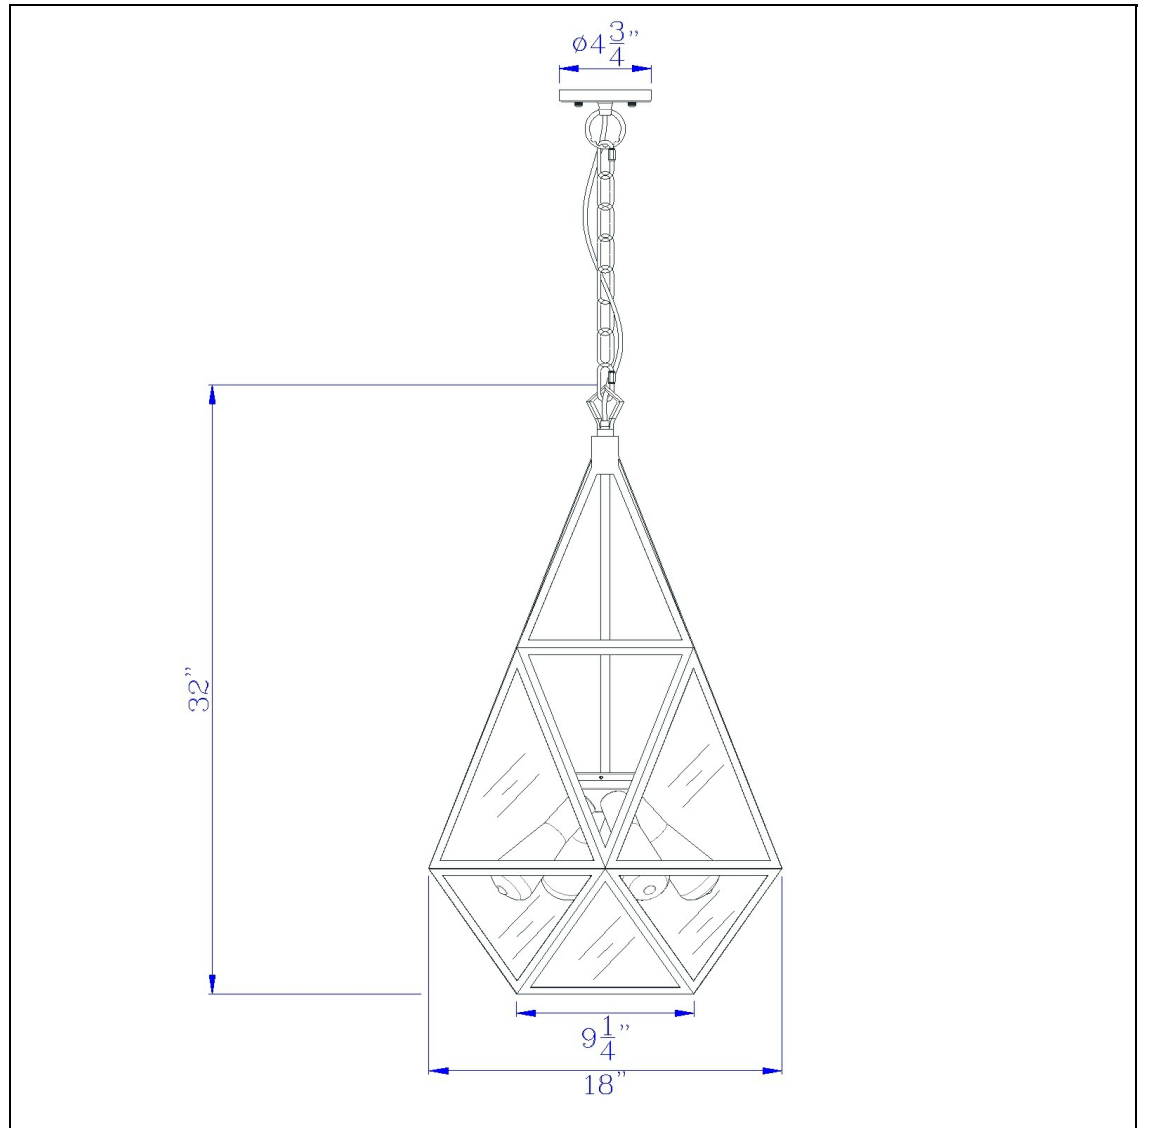

Product No. **FX-3651-4**

Description

60W X 4 Townsendglass Chandelier (Edison Bulbs Not included)
Durable Metal and Glass Construction
Includes 6 Feet of Chain
Bubble Glass Shade Panels
Canopy Included
Ships in One Carton
Ships in One Carton

Technical Specifications

UPC	020193067284	Carton 1 Dimensions	33.80 x 21.50 x 21.50
Wattage	60WX4	Carton 2 Dimensions	0.00 x 0.00 x 21.50
CRI	N/A	Package Dimensions	L: 21.50 W: 21.50 H: 33.80
Lumen	N/A		
Switch Type	Hardwired		
Bulb Base	A19		
Number of Lights	4		
Color	Blacksmith		
Base Color	Blacksmith		