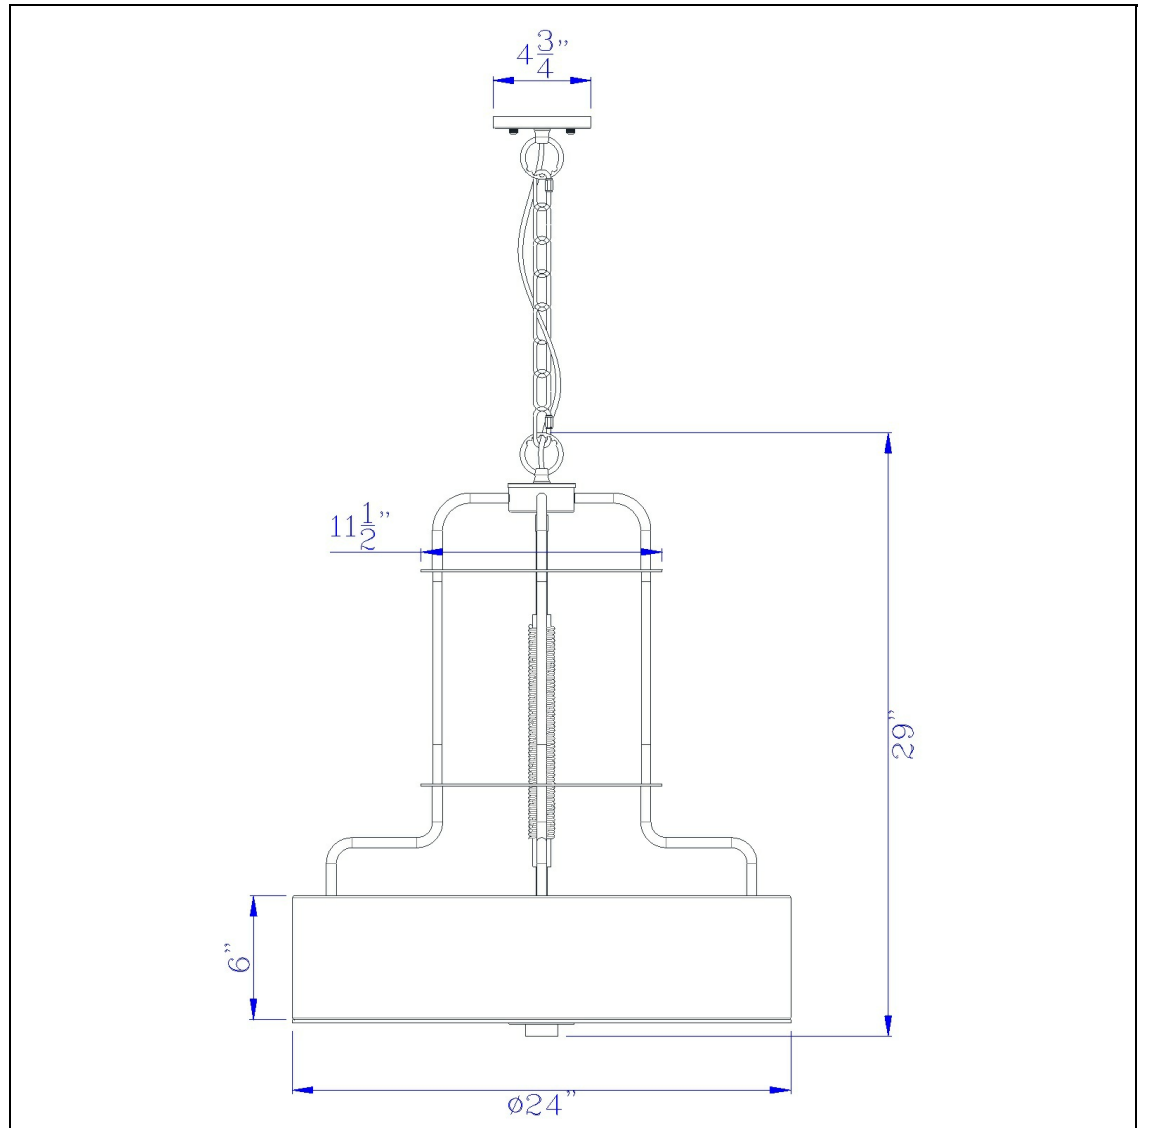

Product No. **FX-3652-4**

Description

60W X 4 Transformer metal Chandelier
Durable Metal Construction
Includes 6 Feet of Chain
Acrylic Diffuser Included
Canopy Included
Ships in One Carton
Ships in One Carton

Technical Specifications

UPC	020193067284	Shade Top1	24.00
Wattage	60WX4	Shade Bottom1	24.00
CRI	N/A	Shade Side	6.00
Lumen	N/A	Carton 1 Dimensions	27.00 x 26.50 x 26.50
Switch Type	Hardwired	Carton 2 Dimensions	0.00 x 0.00 x 26.50
Bulb Base	A19	Package Dimensions	L: 26.50 W: 26.50 H: 27.00
Number of Lights	4		
Color	Brushed Steel		
Base Color	Brushed Steel		