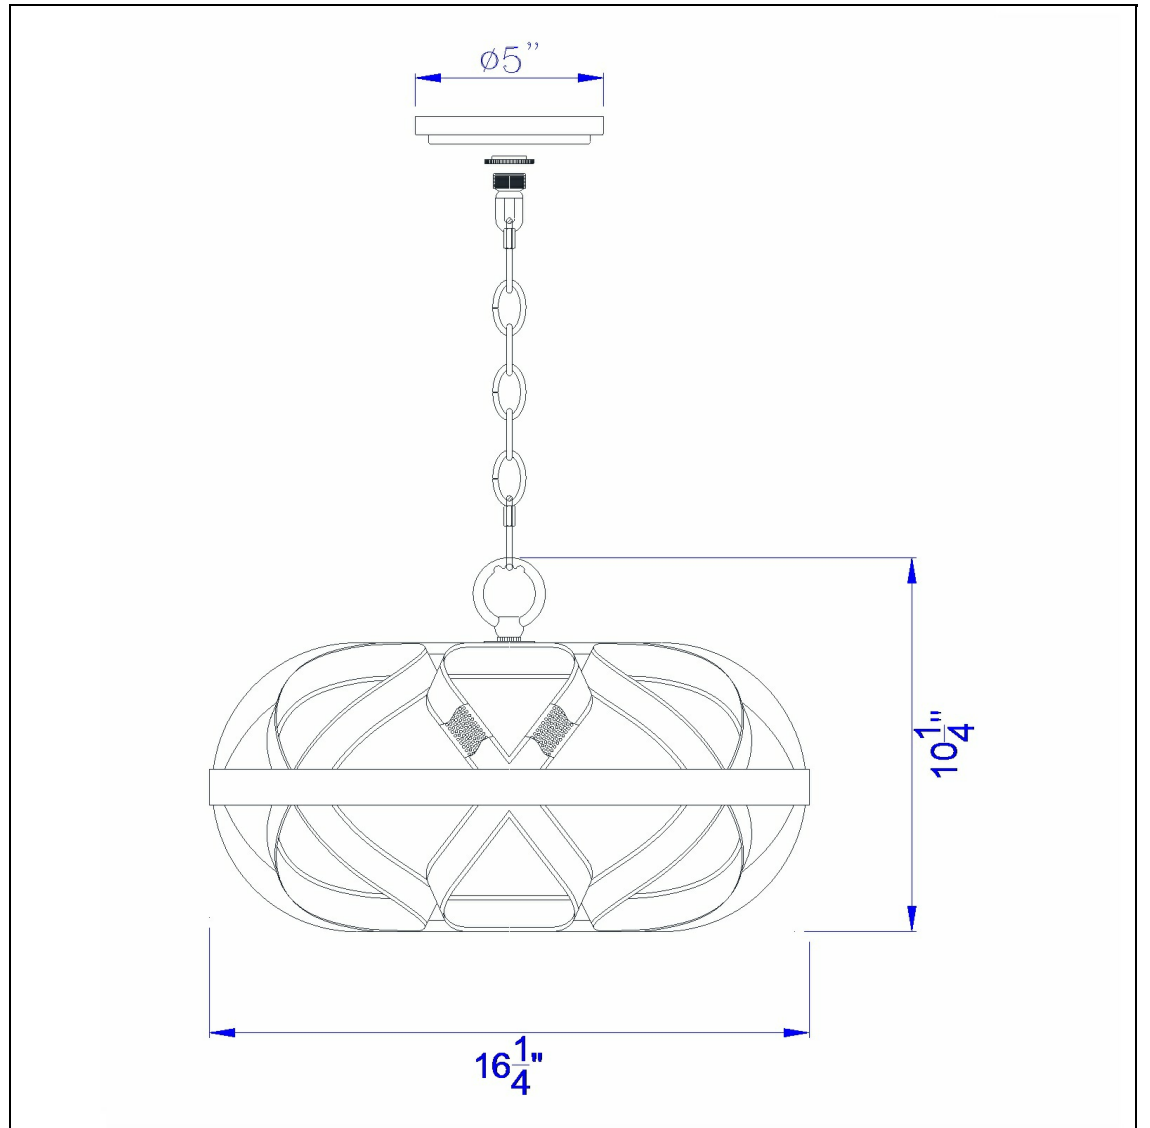

Product No. **FX-3659-1**

Description

60W Alma Metal Mesh Pendant Fixture  
(Edison Bulb Not included)  
Durable Metal Construction  
6 Foot Chain  
Medium Base Socket  
Ships in One Carton  
Matte Finish  
Matte Finish  
10.5" Height Metal Single Light Pendant in  
Dark Bronze

Technical Specifications

<b>UPC</b>	020193067284	<b>Carton 1 Dimensions</b>	10.90 x 18.50 x 18.50
<b>Wattage</b>	60W	<b>Carton 2 Dimensions</b>	0.00 x 0.00 x 18.50
<b>CRI</b>	N/A	<b>Package Dimensions</b>	L: 18.50 W: 18.50 H: 10.90
<b>Lumen</b>	N/A		
<b>Switch Type</b>	Hardwired		
<b>Bulb Base</b>	E26		
<b>Number of Lights</b>	1		
<b>Color</b>	Dark Bronze		
<b>Base Color</b>	Dark Bronze		