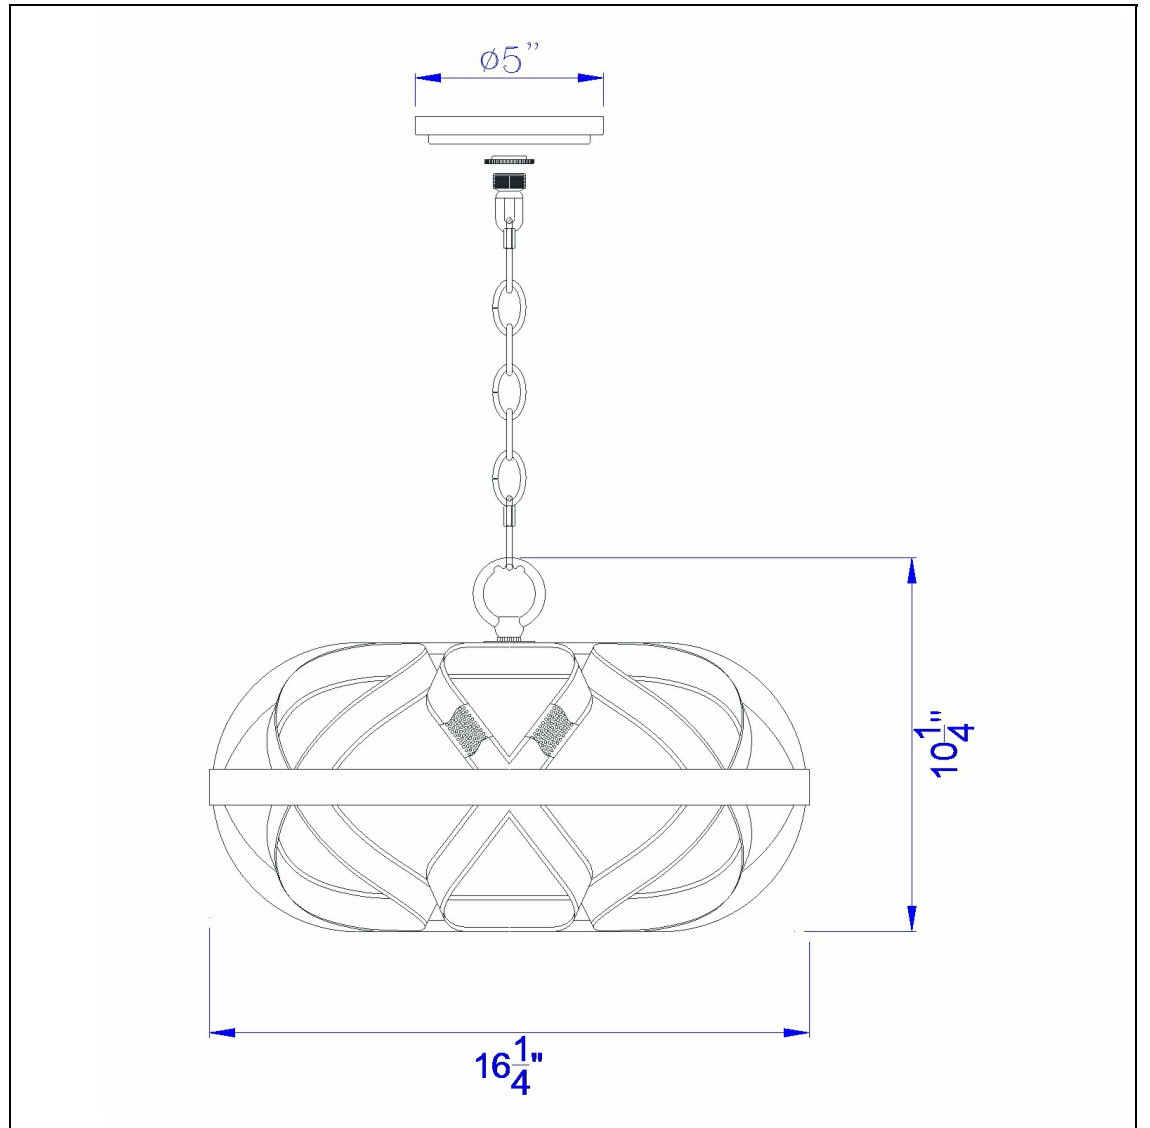

Product No. **FX-3659-1**

Description

60W Alma Metal Mesh Pendant Fixture
(Edison Bulb Not included)
Durable Metal Construction
6 Foot Chain
Medium Base Socket
Ships in One Carton
Matte Finish
Matte Finish
10.5" Height Metal Single Light Pendant in
Dark Bronze

Technical Specifications

UPC	020193067284	Carton 1 Dimensions	10.90 x 18.50 x 18.50
Wattage	60W	Carton 2 Dimensions	0.00 x 0.00 x 18.50
CRI	N/A	Package Dimensions	L: 18.50 W: 18.50 H: 10.90
Lumen	N/A		
Switch Type	Hardwired		
Bulb Base	E26		
Number of Lights	1		
Color	Dark Bronze		
Base Color	Dark Bronze		