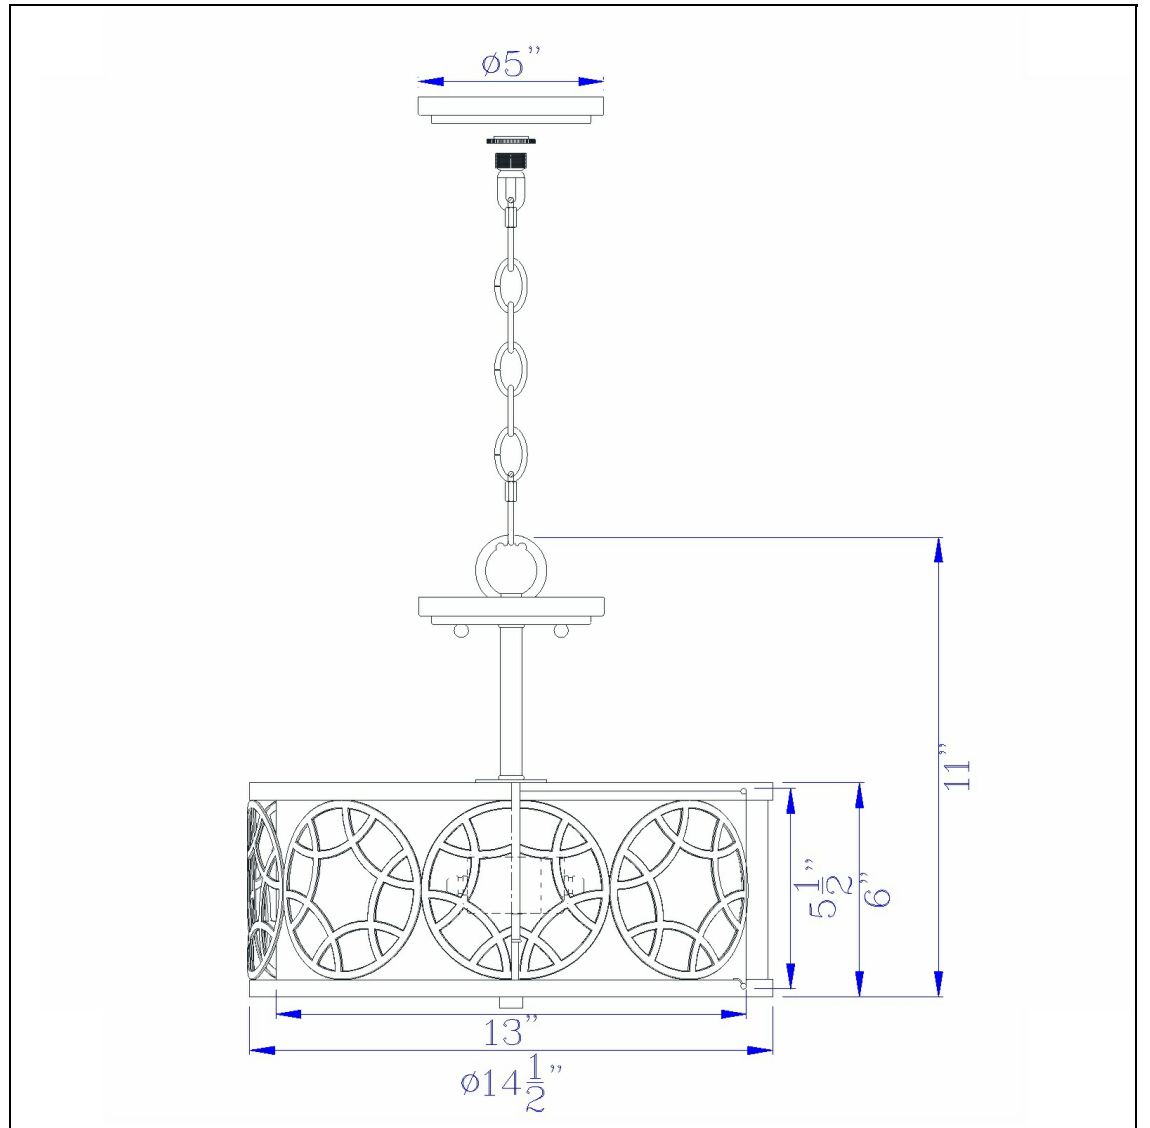

Product No. **FX-3661-2**

Description

60W X 2 Carmel 2 Light Metal 2 in 1 Semi-Flush / Pendant Chandelier
Durable Metal Construction
6 Foot Chain
Medium Base Socket
Ships in One Carton
Convertible
Semiflush or Pendant Chandelier
Diffuser Included
Diffuser Included
14.5" Height 2 in 1 Metal Pendant Chandelier in Black with Antique Brass Accents

Technical Specifications

UPC	020193067284	Shade Top1	13.00
Wattage	60WX2	Shade Bottom1	13.00
CRI	N/A	Shade Side	5.80
Lumen	N/A	Carton 1 Dimensions	13.40 x 17.40 x 17.40
Switch Type	Hardwired	Carton 2 Dimensions	0.00 x 0.00 x 17.40
Bulb Base	E26	Package Dimensions	L: 17.40 W: 17.40 H: 13.40
Number of Lights	6		
Color	Rust/Antique Brass		
Base Color	Black		