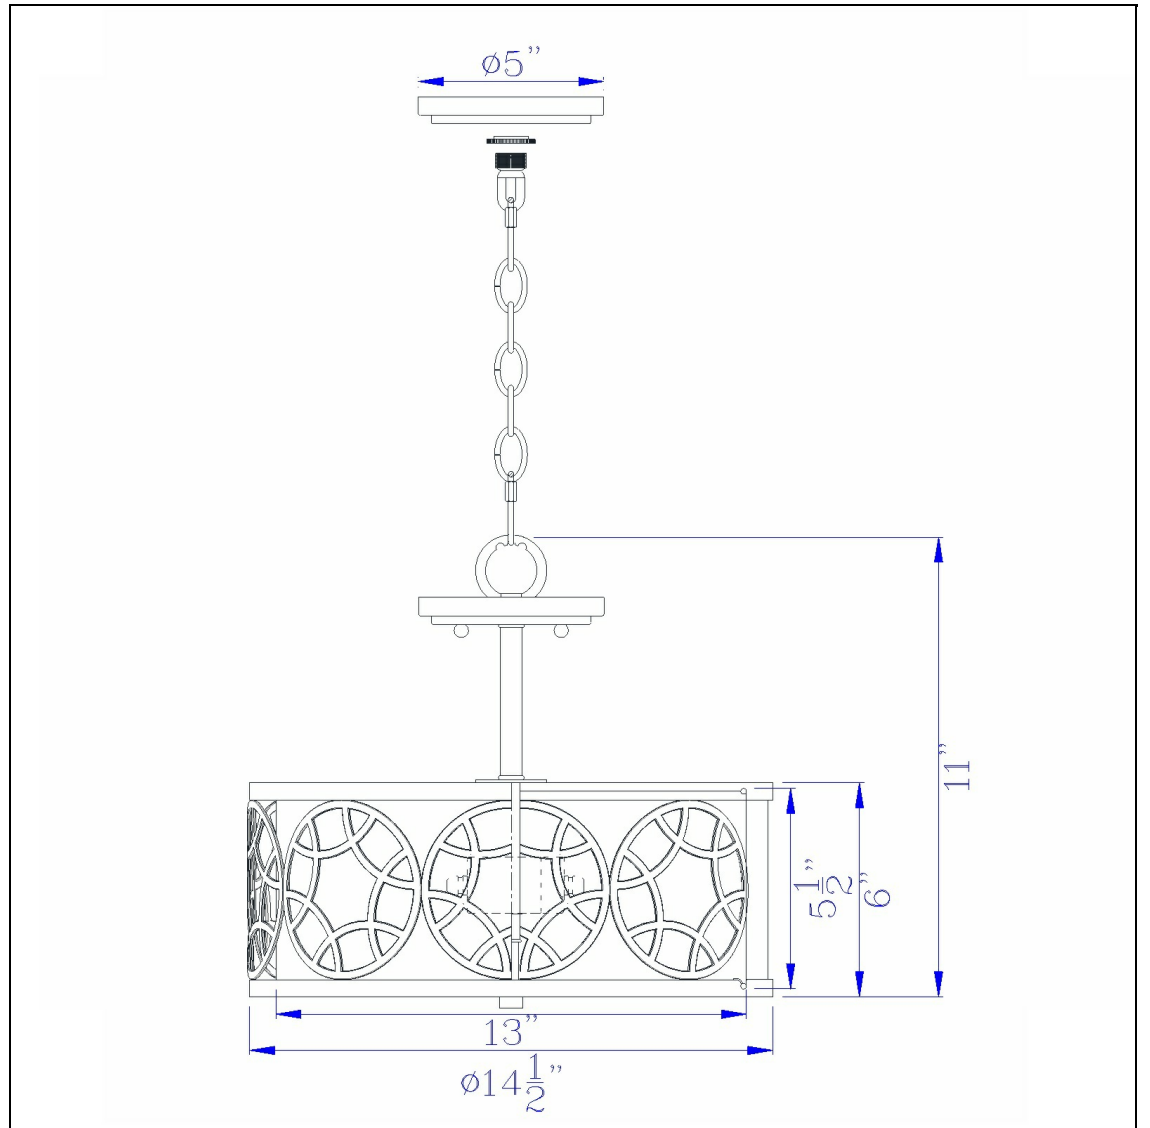

Product No. **FX-3661-2**

Description

60W X 2 Carmel 2 Light Metal 2 in 1 Semi-Flush / Pendant Chandelier  
Durable Metal Construction  
6 Foot Chain  
Medium Base Socket  
Ships in One Carton  
Convertible  
Semiflush or Pendant Chandelier  
Diffuser Included  
Diffuser Included  
14.5" Height 2 in 1 Metal Pendant Chandelier in Black with Antique Brass Accents

Technical Specifications

<b>UPC</b>	020193067284	<b>Shade Top1</b>	13.00
<b>Wattage</b>	60WX2	<b>Shade Bottom1</b>	13.00
<b>CRI</b>	N/A	<b>Shade Side</b>	5.80
<b>Lumen</b>	N/A	<b>Carton 1 Dimensions</b>	13.40 x 17.40 x 17.40
<b>Switch Type</b>	Hardwired	<b>Carton 2 Dimensions</b>	0.00 x 0.00 x 17.40
<b>Bulb Base</b>	E26	<b>Package Dimensions</b>	L: 17.40 W: 17.40 H: 13.40
<b>Number of Lights</b>	6		
<b>Color</b>	Rust/Antique Brass		
<b>Base Color</b>	Black		