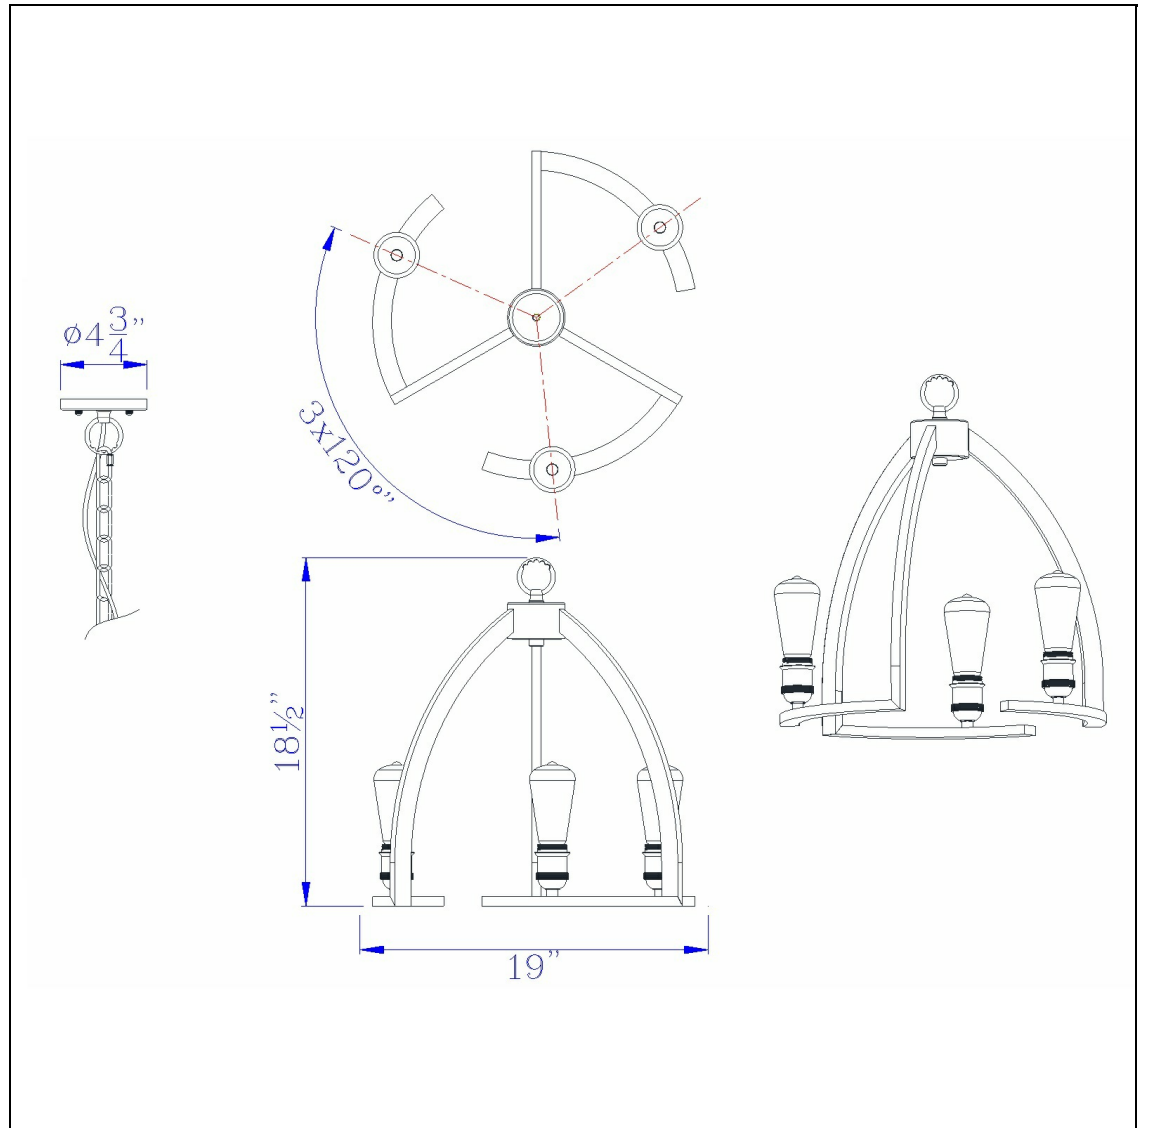

Product No. **FX-3664-3**

Description

60W X 3 Kinder Metal 3 Light Chandelier
(Edison Bulbs Not included)
Durable Metal Construction
Includes 6 Foot Chain
Ships in One Carton
Uses Medium Base Bulbs
Satin Finish
Satin Finish
18.5" Height Metal Chandelier in Dark Bronze
Finish

Technical Specifications

UPC	020193067284	Carton 1 Dimensions	18.80 x 19.50 x 19.50
Wattage	60WX3	Carton 2 Dimensions	0.00 x 0.00 x 19.50
CRI	N/A	Package Dimensions	L: 19.50 W: 19.50 H: 18.80
Lumen	N/A		
Switch Type	Hardwired		
Bulb Base	E26		
Number of Lights	3		
Color	Dark Bronze		
Base Color	Dark Bronze		