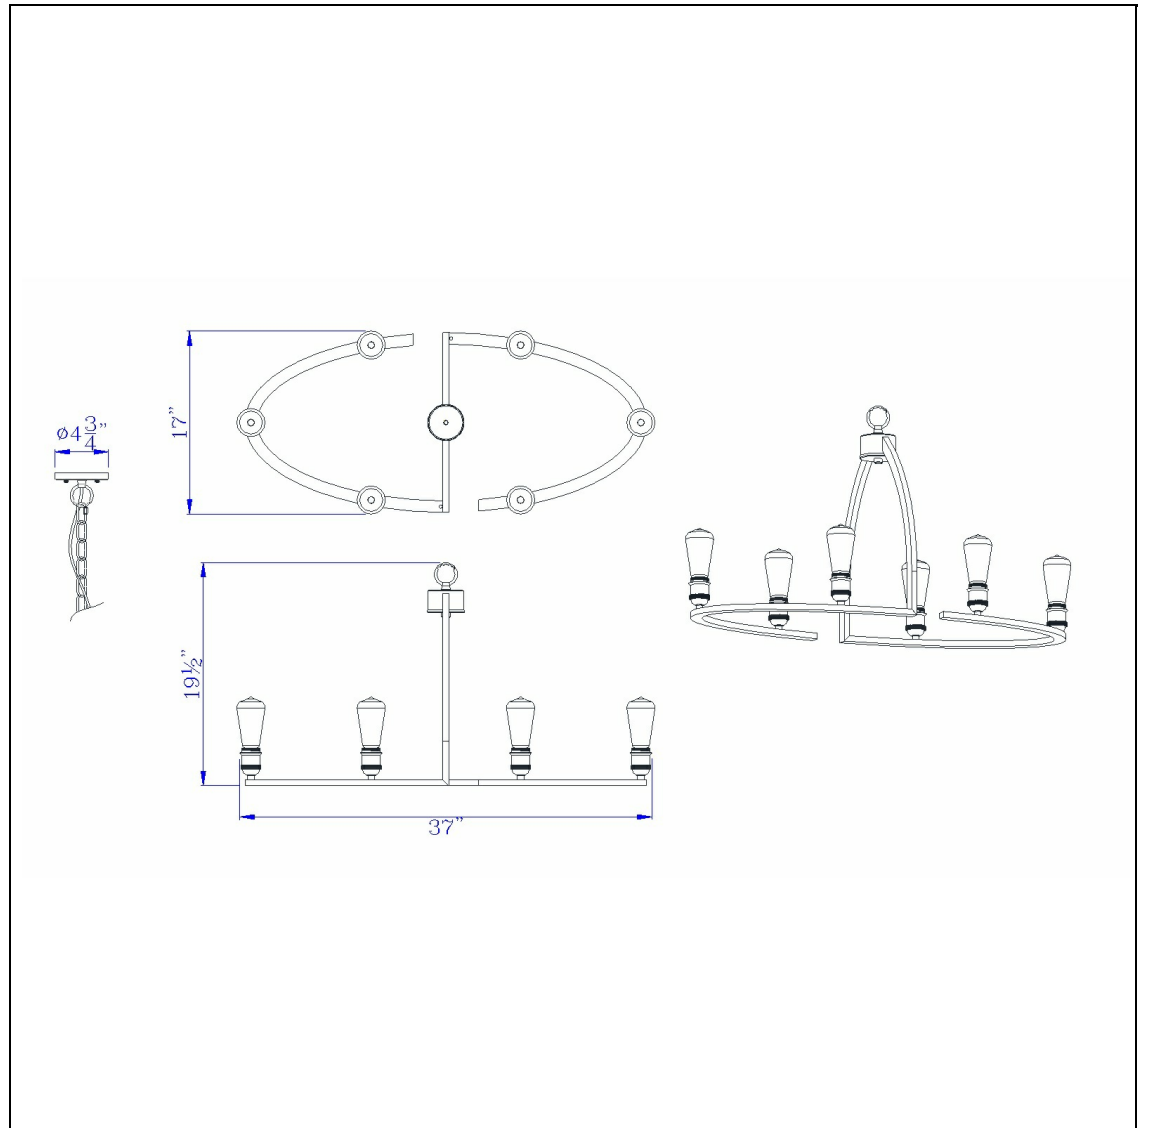

Product No. **FX-3664-6**

Description

60W X 6 Kinder Metal 6 Light Chandelier  
(Edison Bulbs Not included)  
Durable Metal Construction  
Includes 6 Foot Chain  
Ships in One Carton  
Uses Medium Base Bulbs  
Satin Finish  
Satin Finish  
19.5" Height Metal Chandelier in Dark Bronze  
Finish

Technical Specifications

<b>UPC</b>	020193067284	<b>Carton 1 Dimensions</b>	20.00 x 18.30 x 37.50
<b>Wattage</b>	60WX6	<b>Carton 2 Dimensions</b>	0.00 x 0.00 x 37.50
<b>CRI</b>	N/A	<b>Package Dimensions</b>	L: 37.50 W: 18.30 H: 20.00
<b>Lumen</b>	N/A		
<b>Switch Type</b>	Hardwired		
<b>Bulb Base</b>	E26		
<b>Number of Lights</b>	6		
<b>Color</b>	Dark Bronze		
<b>Base Color</b>	Dark Bronze		