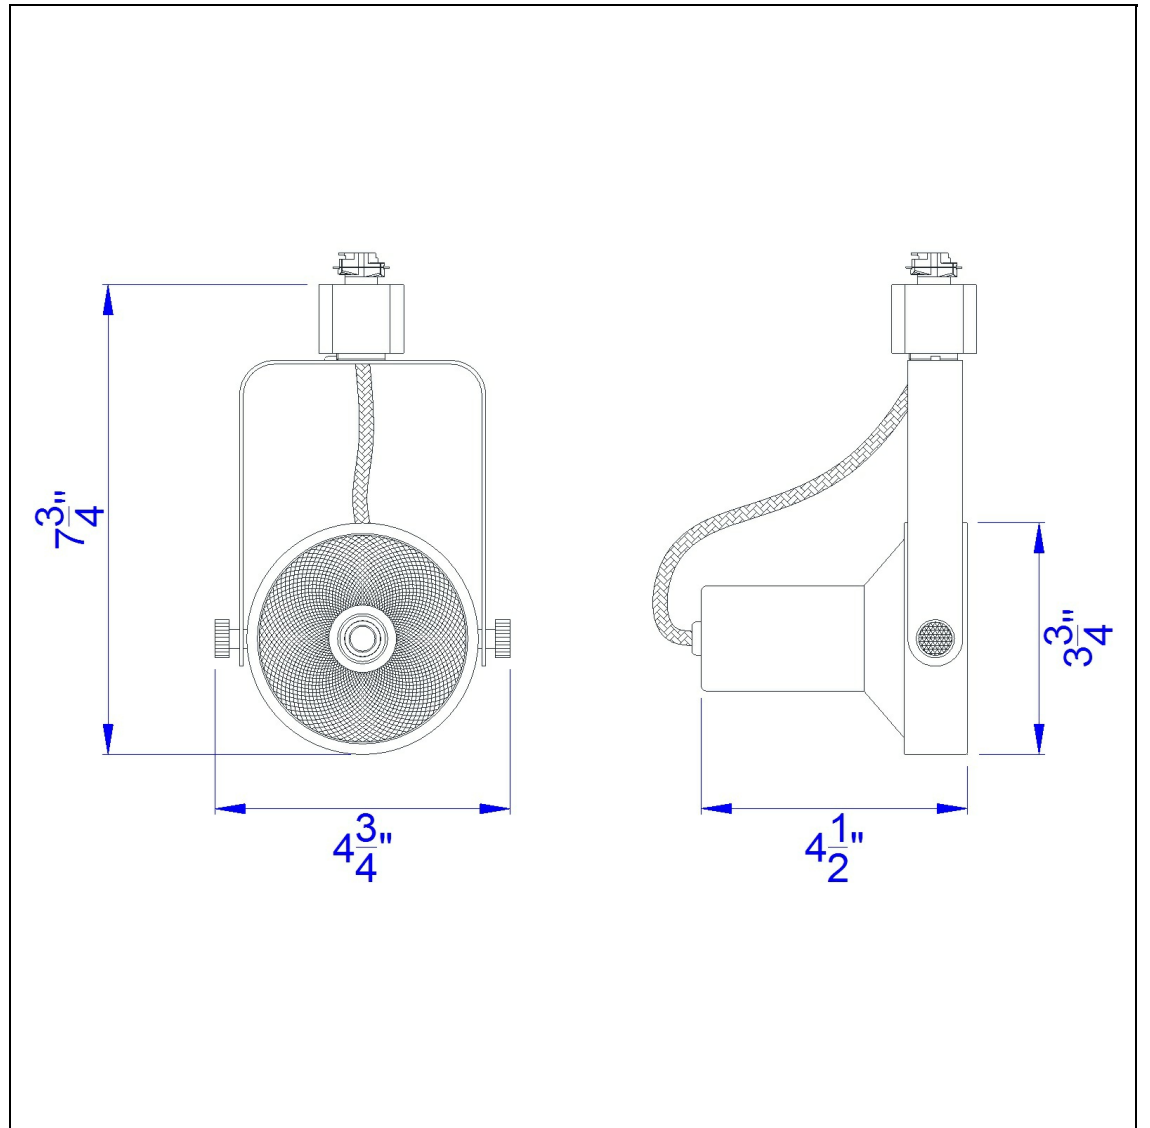

Product No. **HT-120-WH**

Description

Ac 17W, 3300K, 1150 Lumen, Dimmable integrated LED Track Fixture
Durable Metal Construction
Adjustable head led track fixture
36 Degree beam
180 Degree Rotation Capability
Ships in one Carton
Ships in one Carton
Dimmable with Lutron Brand Dimmers: DVCL-153P, SCL-153P, AYCL-153P, CTCL-153P, DVCL-253P, DVSCLL-253P, SE
7.8" Height Metal Track Head in White

Technical Specifications

| | |
|-------------------------|--------------|
| UPC | 020193067284 |
| Wattage | LED 20W |
| CRI | 90 |
| Lumen | 1380 |
| Switch Type | Track |
| Bulb Base | LED |
| Number of Lights | 1 |
| Color | White |
| Base Color | White |

| | |
|----------------------------|---------------------------|
| Carton 1 Dimensions | 8.00 x 14.50 x 18.90 |
| Carton 2 Dimensions | 0.00 x 0.00 x 18.90 |
| Package Dimensions | L: 18.90 W: 14.50 H: 8.00 |