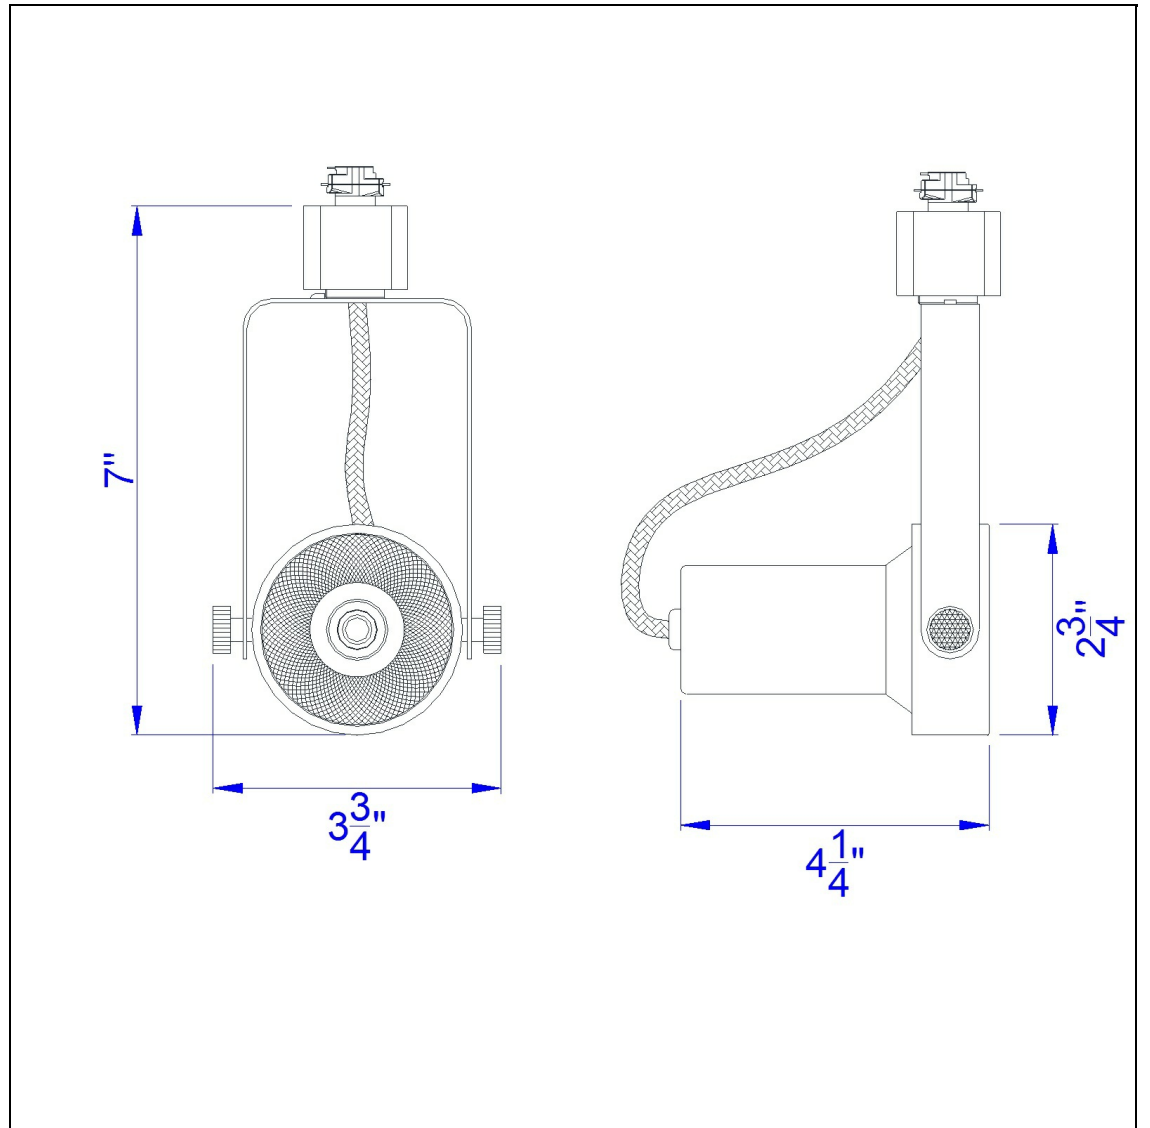

Product No. **HT-121-BS**

Description

Ac 12W, 3300K, 770 Lumen, Dimmable integrated LED Track Fixture
Durable Metal Construction
Adjustable head led track fixture
36 Degree beam
180 Degree Rotation Capability
Ships in one Carton
Dimmable with Lutron dimmers #: DVCL-153P, SCL-153P, AYCL-153P, CTCL-153P, DVCL-253P, DVSCLL-253P,
Dimmable with Lutron dimmers #: DVCL-153P, SCL-153P, AYCL-153P, CTCL-153P, DVCL-253P, DVSCLL-253P,
Dimmable with Lutron Brand Dimmers: DVCL-153P, SCL-153P, AYCL-153P, CTCL-153P, DVCL-253P, DVSCLL-253P, SE
7" Height Metal Track Head in Brushed Steel

Technical Specifications

UPC	020193067284
Wattage	LED 12W
CRI	90
Lumen	770
Switch Type	Track
Bulb Base	LED
Number of Lights	1
Color	Brushed Steel
Base Color	Brushed Steel

Carton 1 Dimensions	8.40 x 13.50 x 19.90
Carton 2 Dimensions	0.00 x 0.00 x 19.90
Package Dimensions	L: 19.90 W: 13.50 H: 8.40