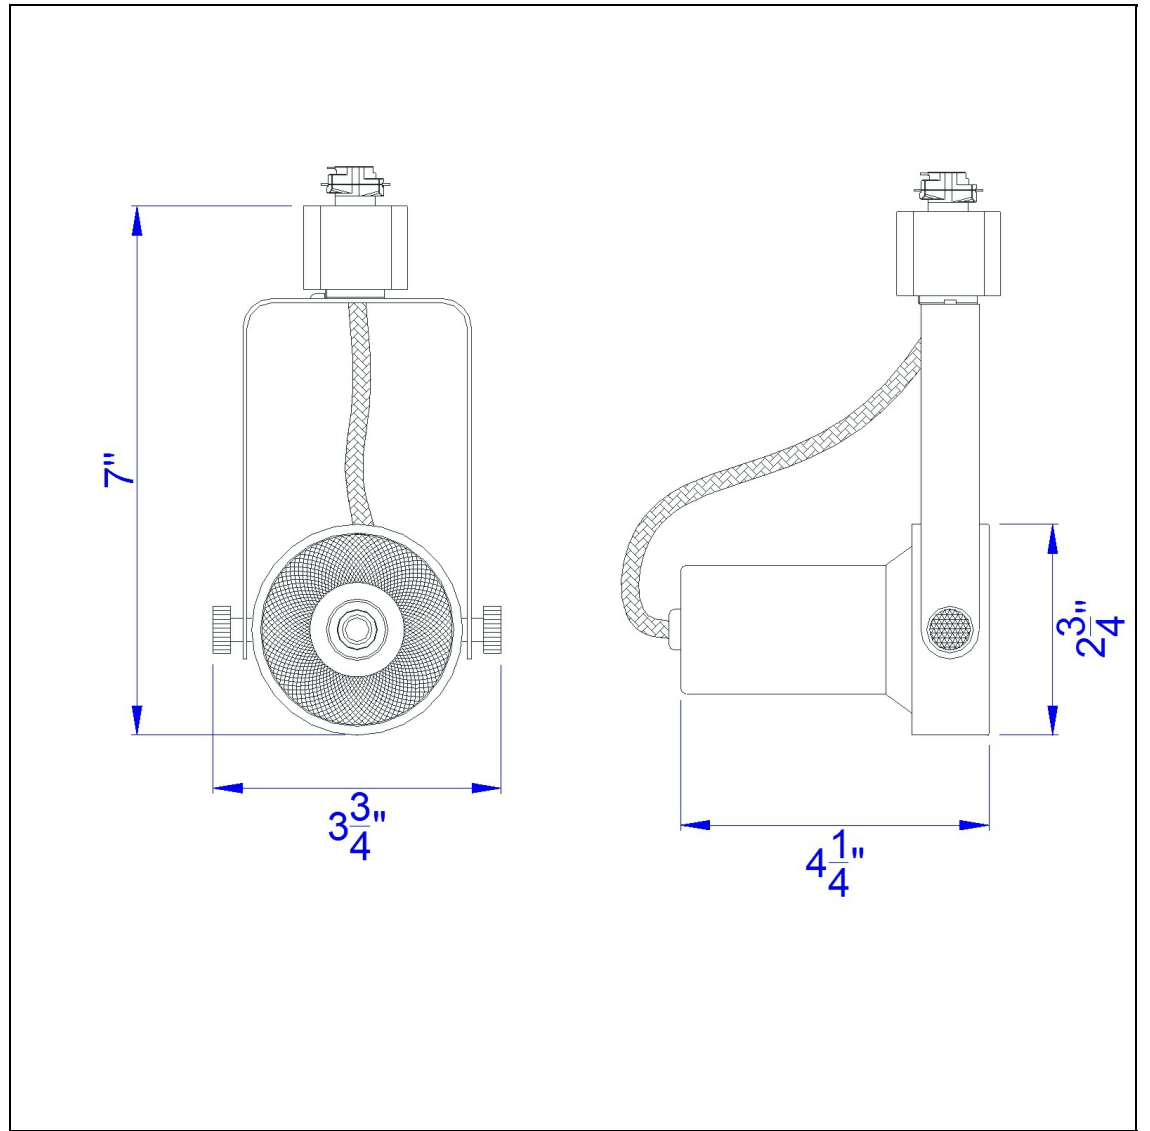

Product No. **HT-121-DB**

Description

Ac 12W, 3300K, 770 Lumen, Dimmable integrated LED Track Fixture  
Durable Metal Construction  
Adjustable head led track fixture  
36 Degree beam  
180 Degree Rotation Capability  
Ships in one Carton  
Dimmable with Lutron dimmers #: DVCL-153P, SCL-153P, AYCL-153P, CTCL-153P, DVCL-253P, DVSCLL-253P,  
Dimmable with Lutron dimmers #: DVCL-153P, SCL-153P, AYCL-153P, CTCL-153P, DVCL-253P, DVSCLL-253P,  
Dimmable with Lutron Brand Dimmers: DVCL-153P, SCL-153P, AYCL-153P, CTCL-153P, DVCL-253P, DVSCLL-253P, SE  
7" Height Metal Track Head in Dark Bronze

Technical Specifications

|                         |              |
|-------------------------|--------------|
| <b>UPC</b>              | 020193067284 |
| <b>Wattage</b>          | LED 12W      |
| <b>CRI</b>              | 90           |
| <b>Lumen</b>            | 770          |
| <b>Switch Type</b>      | Track        |
| <b>Bulb Base</b>        | LED          |
| <b>Number of Lights</b> | 1            |
| <b>Color</b>            | Dark Bronze  |
| <b>Base Color</b>       | Dark Bronze  |

|                            |                           |
|----------------------------|---------------------------|
| <b>Carton 1 Dimensions</b> | 8.40 x 13.50 x 19.90      |
| <b>Carton 2 Dimensions</b> | 0.00 x 0.00 x 19.90       |
| <b>Package Dimensions</b>  | L: 19.90 W: 13.50 H: 8.40 |