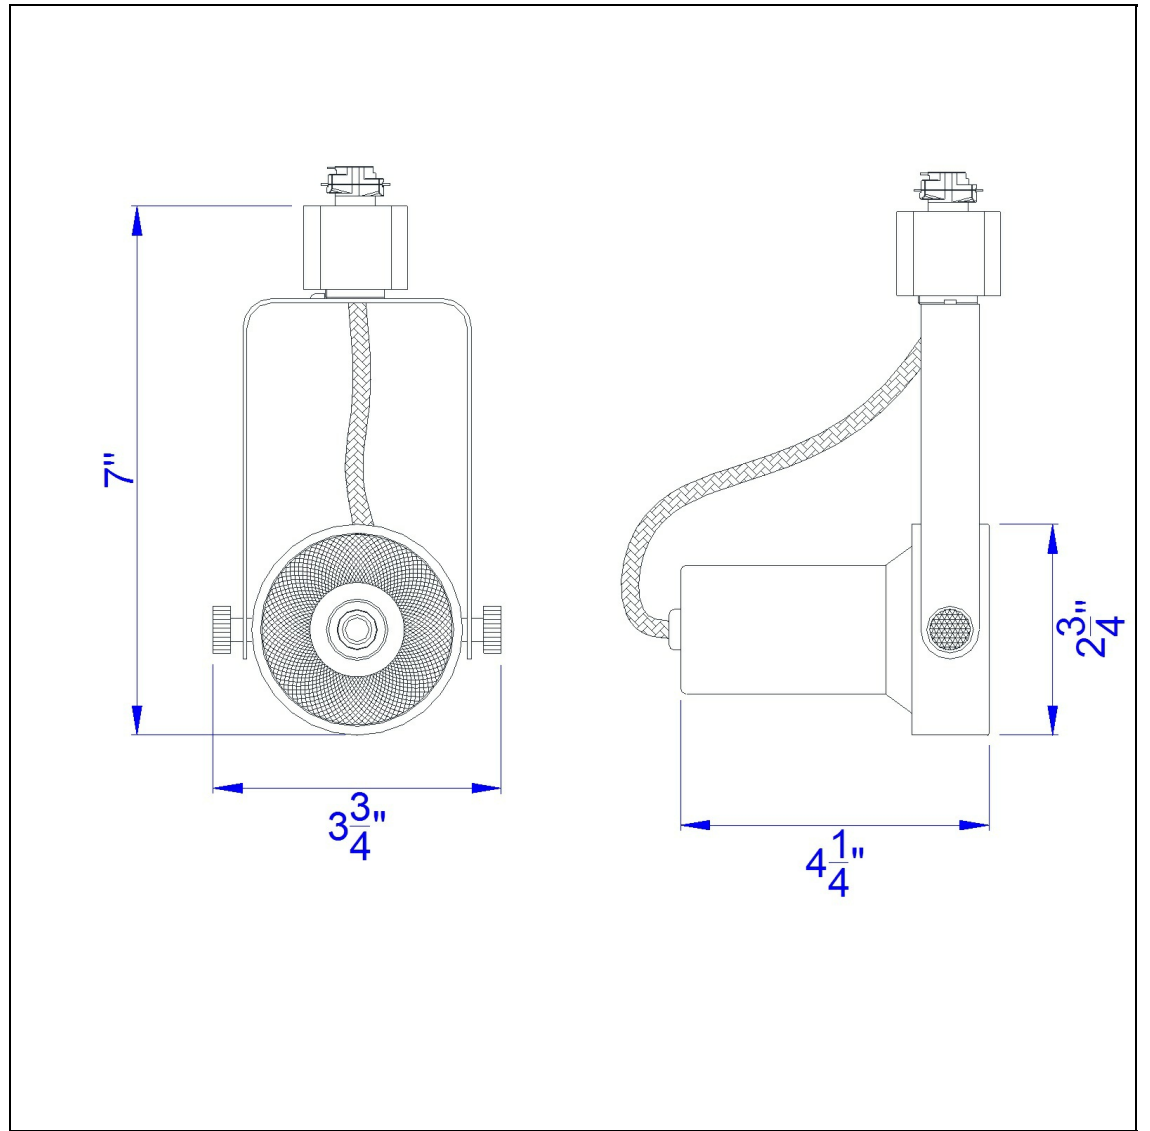

Product No. **HT-121-WH**

Description

Ac 12W 3300K, 770 Lumen, Dimmable integrated LED Track Fixture
Durable Metal Construction
Adjustable head led track fixture
36 Degree beam
180 Degree Rotation Capability
Ships in one Carton
Dimmable with Lutron dimmers #: DVCL-153P, SCL-153P, AYCL-153P, CTCL-153P, DVCL-253P, DVSCLL-253P,
Dimmable with Lutron dimmers #: DVCL-153P, SCL-153P, AYCL-153P, CTCL-153P, DVCL-253P, DVSCLL-253P,
Dimmable with Lutron Brand Dimmers: DVCL-153P, SCL-153P, AYCL-153P, CTCL-153P, DVCL-253P, DVSCLL-253P, SE
7" Height Metal Track Head in White

Technical Specifications

UPC	020193067284
Wattage	LED 12W
CRI	90
Lumen	770
Switch Type	Track
Bulb Base	LED
Number of Lights	1
Color	White
Base Color	White

Carton 1 Dimensions	8.40 x 13.50 x 19.90
Carton 2 Dimensions	0.00 x 0.00 x 19.90
Package Dimensions	L: 19.90 W: 13.50 H: 8.40