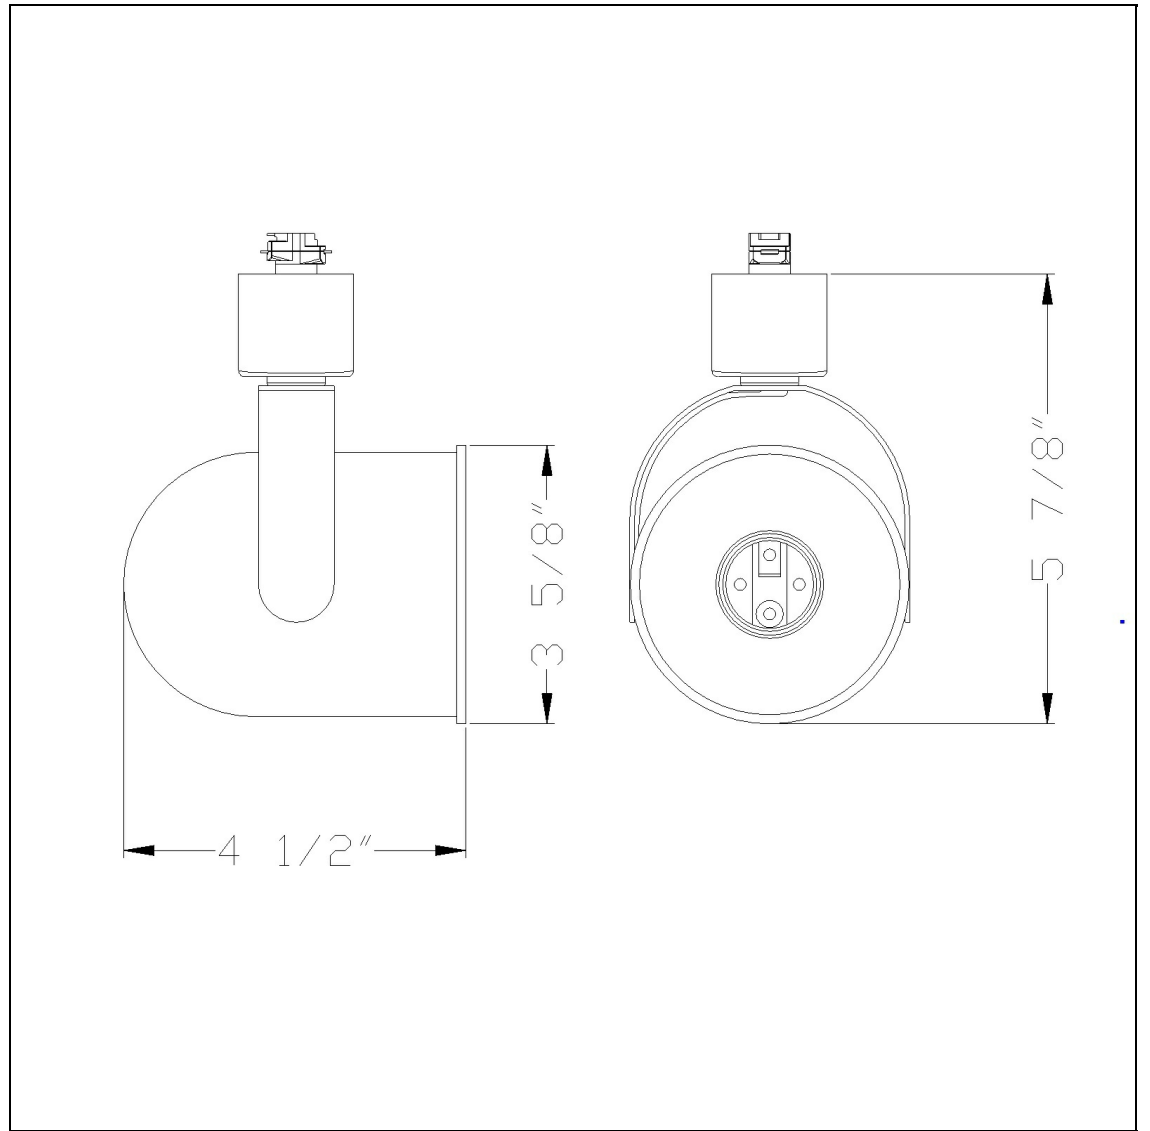

Product No. **HT-196-BS**

Description

Line Voltage,integrated Wire,Par 20
Durable Metal Construction
Adjustable head track fixture
+90 degree from horizontal
355 Degree Rotation Capability
Ships in one Carton
Ships in one Carton

Technical Specifications

UPC	020193067284
Wattage	50W
CRI	N/A
Lumen	N/A
Switch Type	Track
Bulb Base	PAR20
Number of Lights	1
Color	Brushed Steel
Base Color	Brushed Steel

Carton 1 Dimensions	8.00 x 12.00 x 15.00
Carton 2 Dimensions	0.00 x 0.00 x 15.00
Package Dimensions	L: 15.00 W: 12.00 H: 8.00