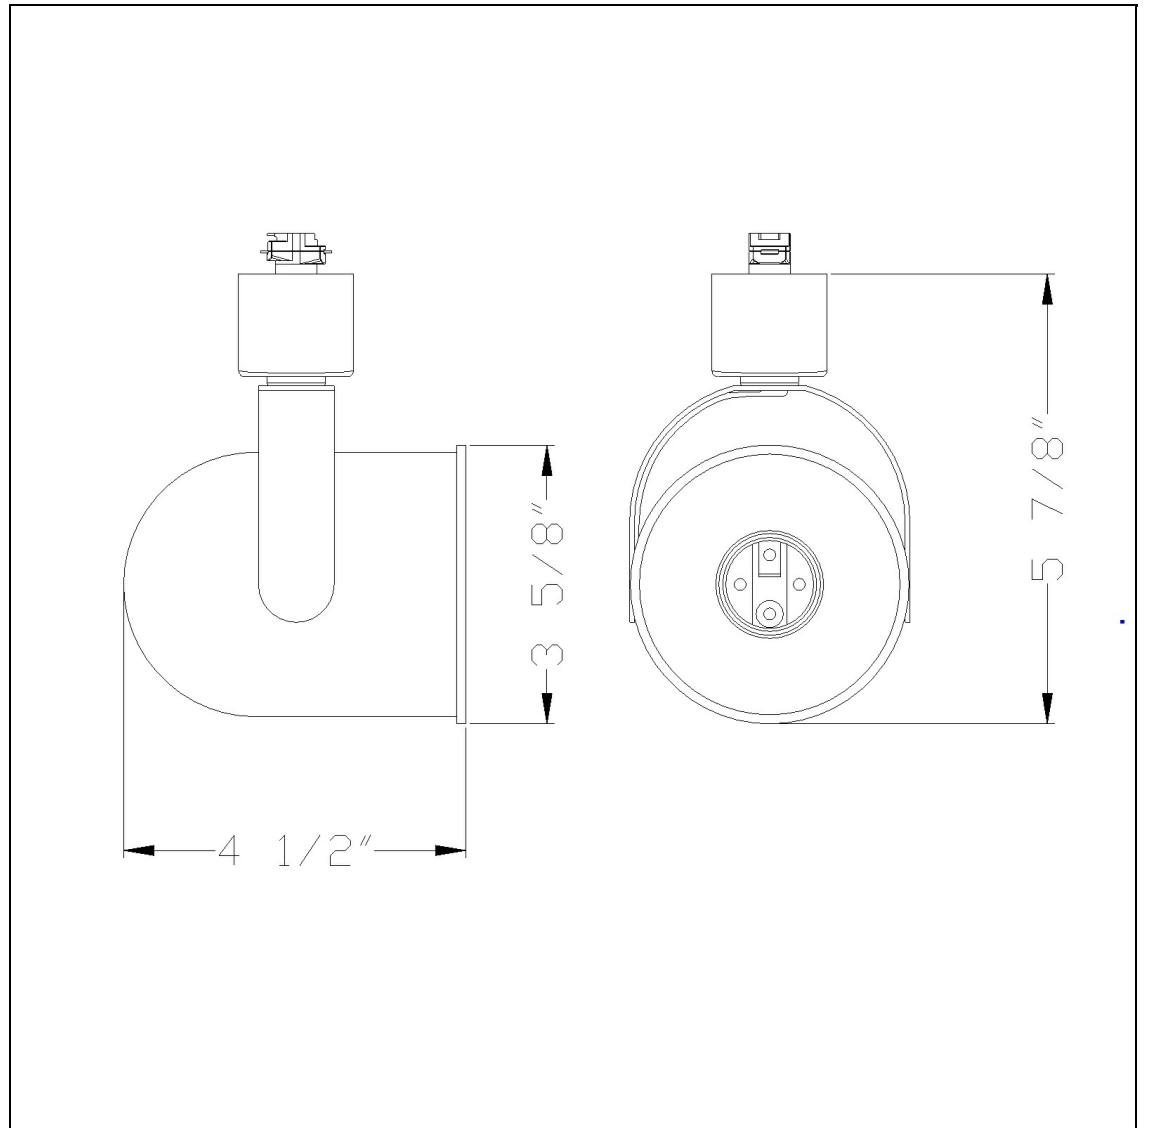

Product No. **HT-196-BS**

Description

Line Voltage,integrated Wire,Par 20
Durable Metal Construction
Adjustable head track fixture
+90 degree from horizontal
355 Degree Rotation Capability
Ships in one Carton
Ships in one Carton

Technical Specifications

UPC	020193067284
Wattage	50W
CRI	N/A
Lumen	N/A
Switch Type	Track
Bulb Base	PAR20
Number of Lights	1
Color	Brushed Steel
Base Color	Brushed Steel

Carton 1 Dimensions	8.00 x 12.00 x 15.00
Carton 2 Dimensions	0.00 x 0.00 x 15.00
Package Dimensions	L: 15.00 W: 12.00 H: 8.00