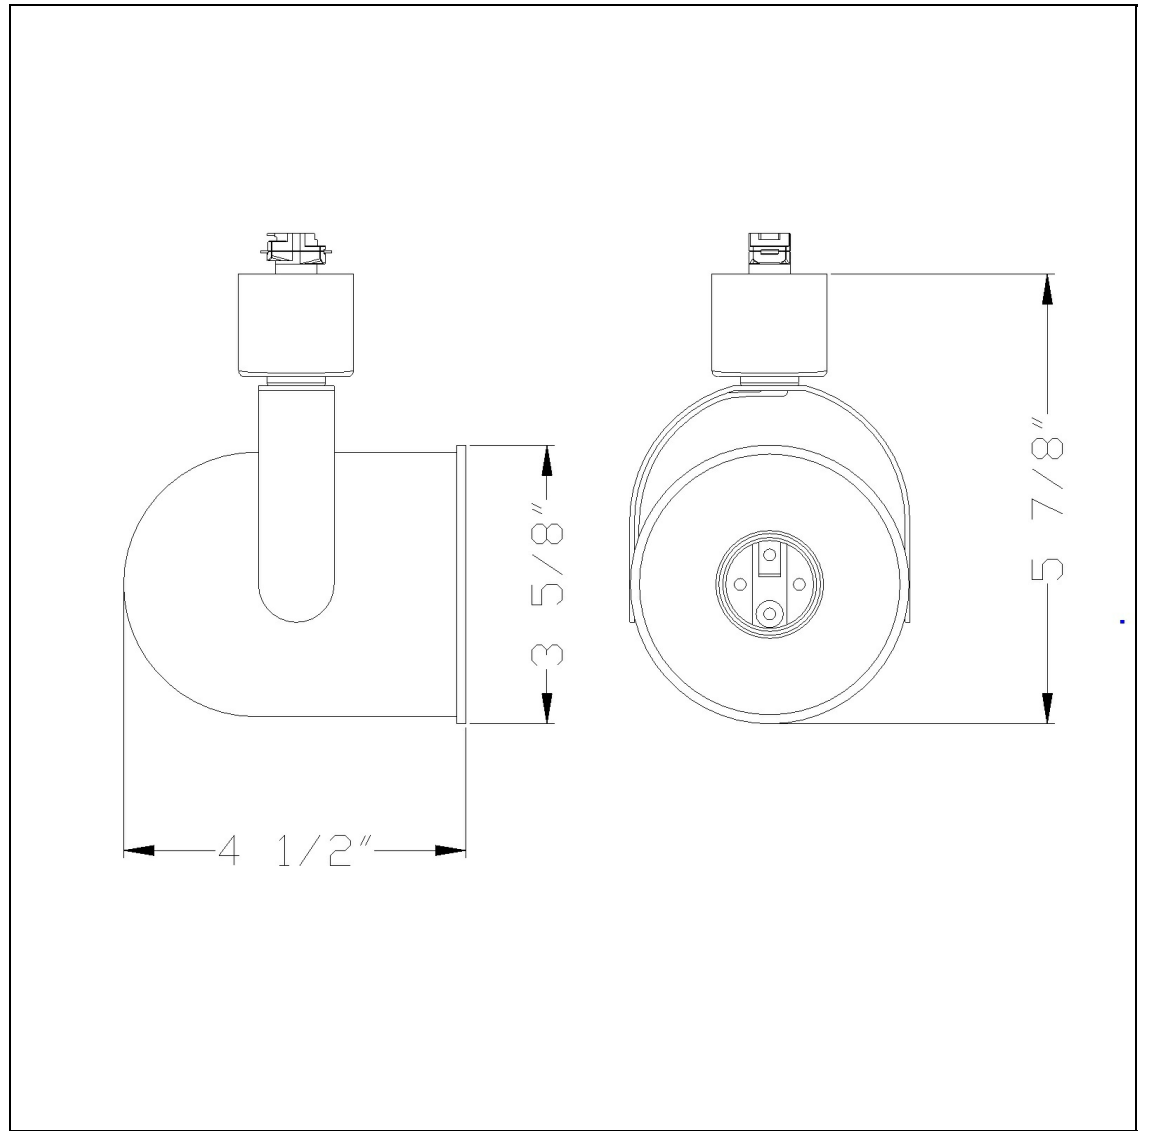

Product No. **HT-196-DB**

Description

Par20, Line Voltage Fixture
Durable Metal Construction
Adjustable head track fixture
+90 degree from horizontal
355 Degree Rotation Capability
Ships in one Carton
Ships in one Carton

Technical Specifications

UPC	020193067284
Wattage	50W
CRI	N/A
Lumen	N/A
Switch Type	Track
Bulb Base	PAR20
Number of Lights	1
Color	Dark Bronze
Base Color	Dark Bronze

Carton 1 Dimensions	8.00 x 12.00 x 15.00
Carton 2 Dimensions	0.00 x 0.00 x 15.00
Package Dimensions	L: 15.00 W: 12.00 H: 8.00