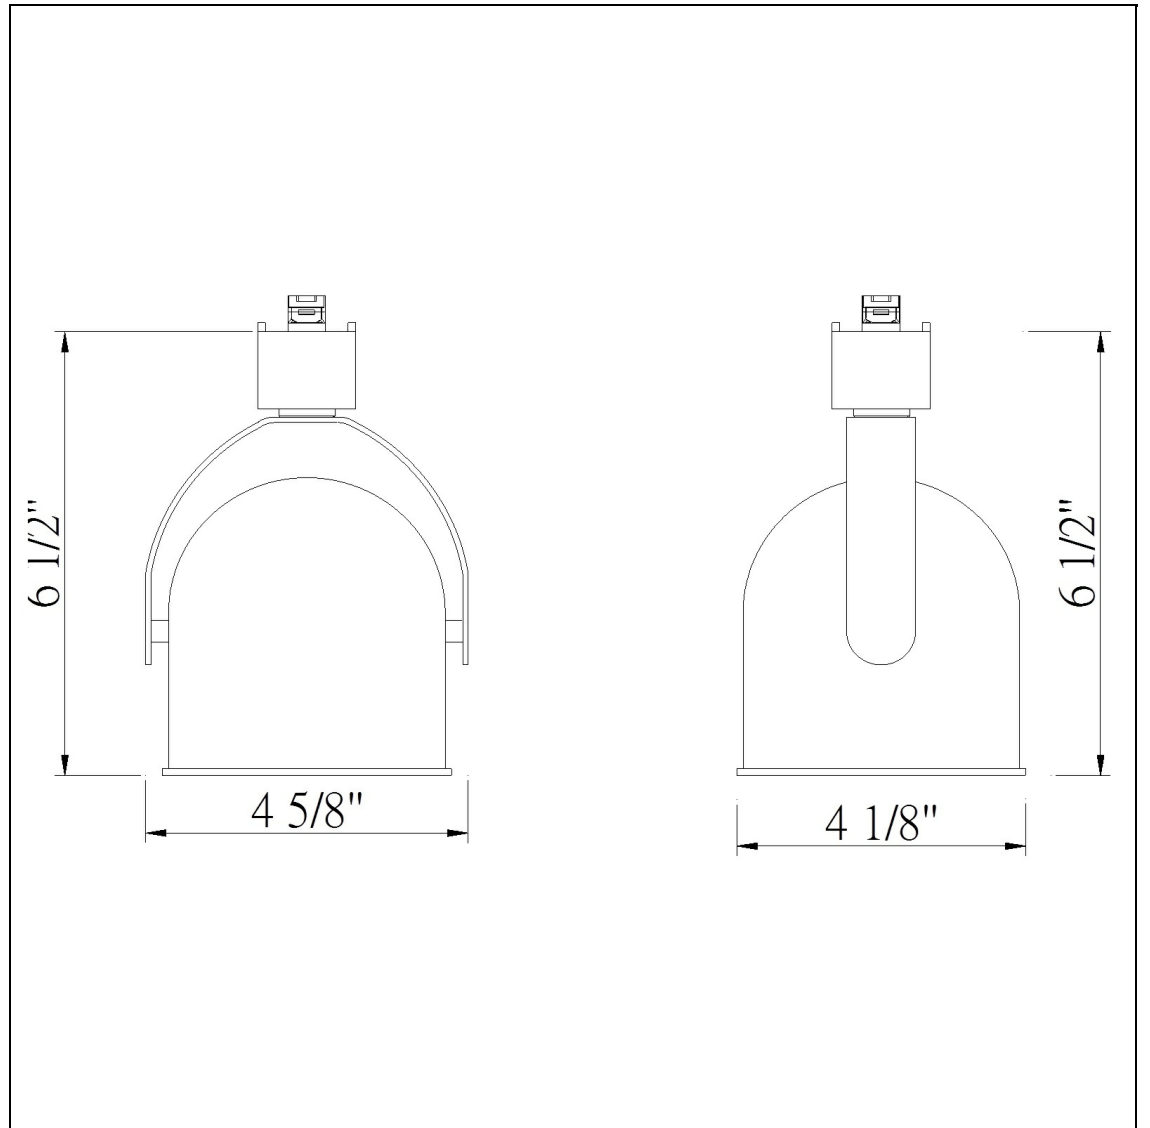

Product No. **HT-197-BS**

Description

Line Voltage, Par 30 Short
Durable Metal Construction
Adjustable head track fixture
? 30 degree from horizontal
355 Degree Rotation Capability
Ships in one Carton
Ships in one Carton

Technical Specifications

UPC	020193067284
Wattage	75W
Switch Type	Track
Bulb Base	PAR30
Number of Lights	1
Color	Brushed Steel
Base Color	1

Carton 1 Dimensions	7.50 x 14.50 x 19.10
Carton 2 Dimensions	0.00 x 0.00 x 19.10
Package Dimensions	L: 19.10 W: 14.50 H: 7.50