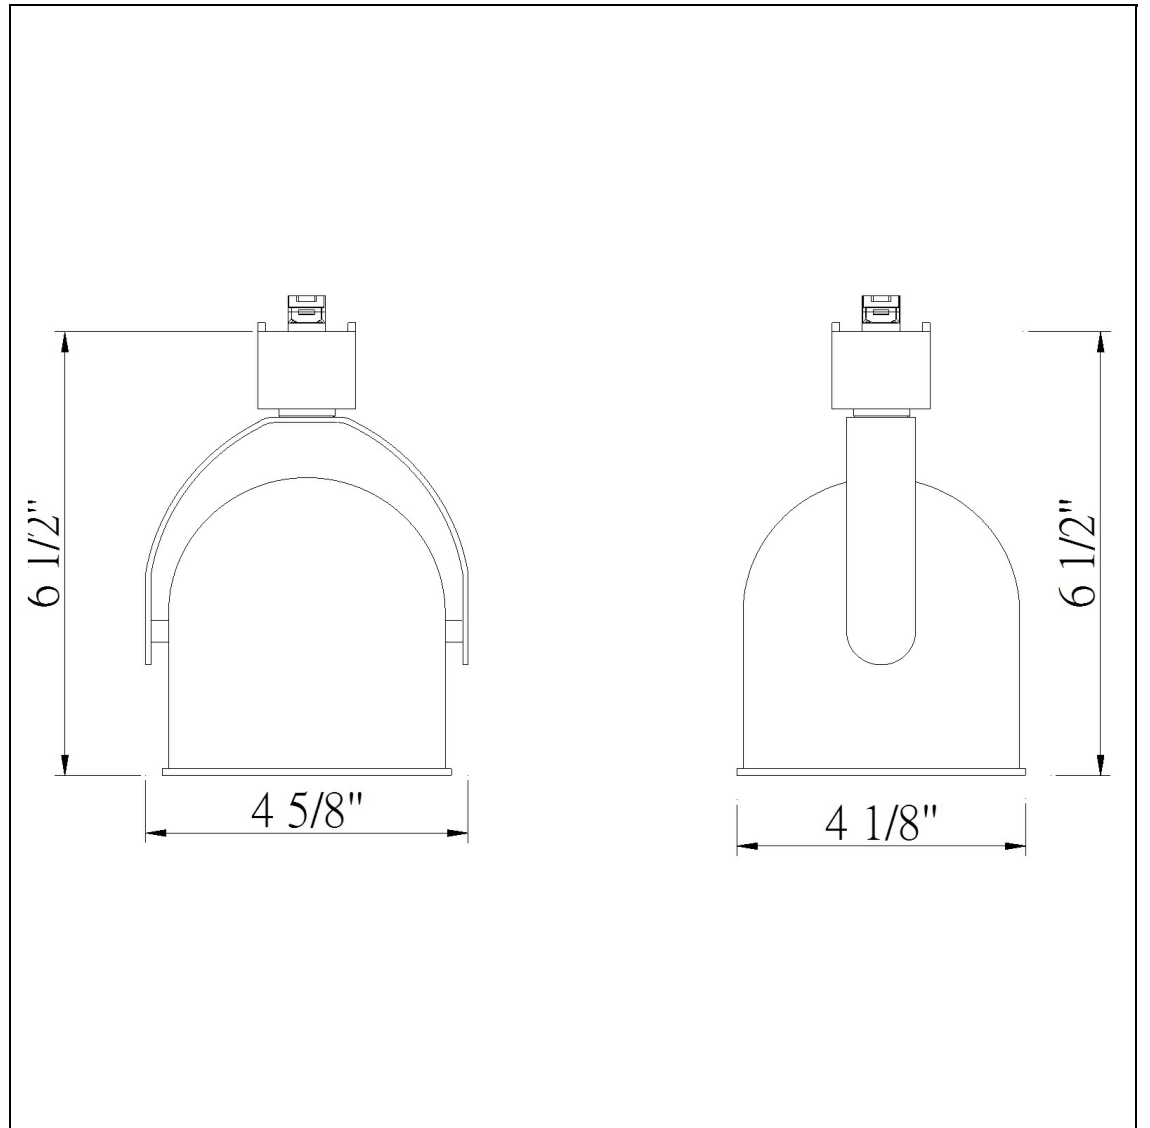

Product No. **HT-197-DB**

Description

PAR 30, LINE VOLTAGE FIXTURE  
Durable Metal Construction  
Adjustable head track fixture  
? 30 degree from horizontal  
355 Degree Rotation Capability  
Ships in one Carton  
Ships in one Carton

Technical Specifications

<b>UPC</b>	020193067284
<b>Wattage</b>	75W
<b>Switch Type</b>	Track
<b>Bulb Base</b>	PAR30
<b>Number of Lights</b>	1
<b>Color</b>	Dark Bronze
<b>Base Color</b>	1

<b>Carton 1 Dimensions</b>	7.50 x 14.50 x 19.10
<b>Carton 2 Dimensions</b>	0.00 x 0.00 x 19.10
<b>Package Dimensions</b>	L: 19.10 W: 14.50 H: 7.50