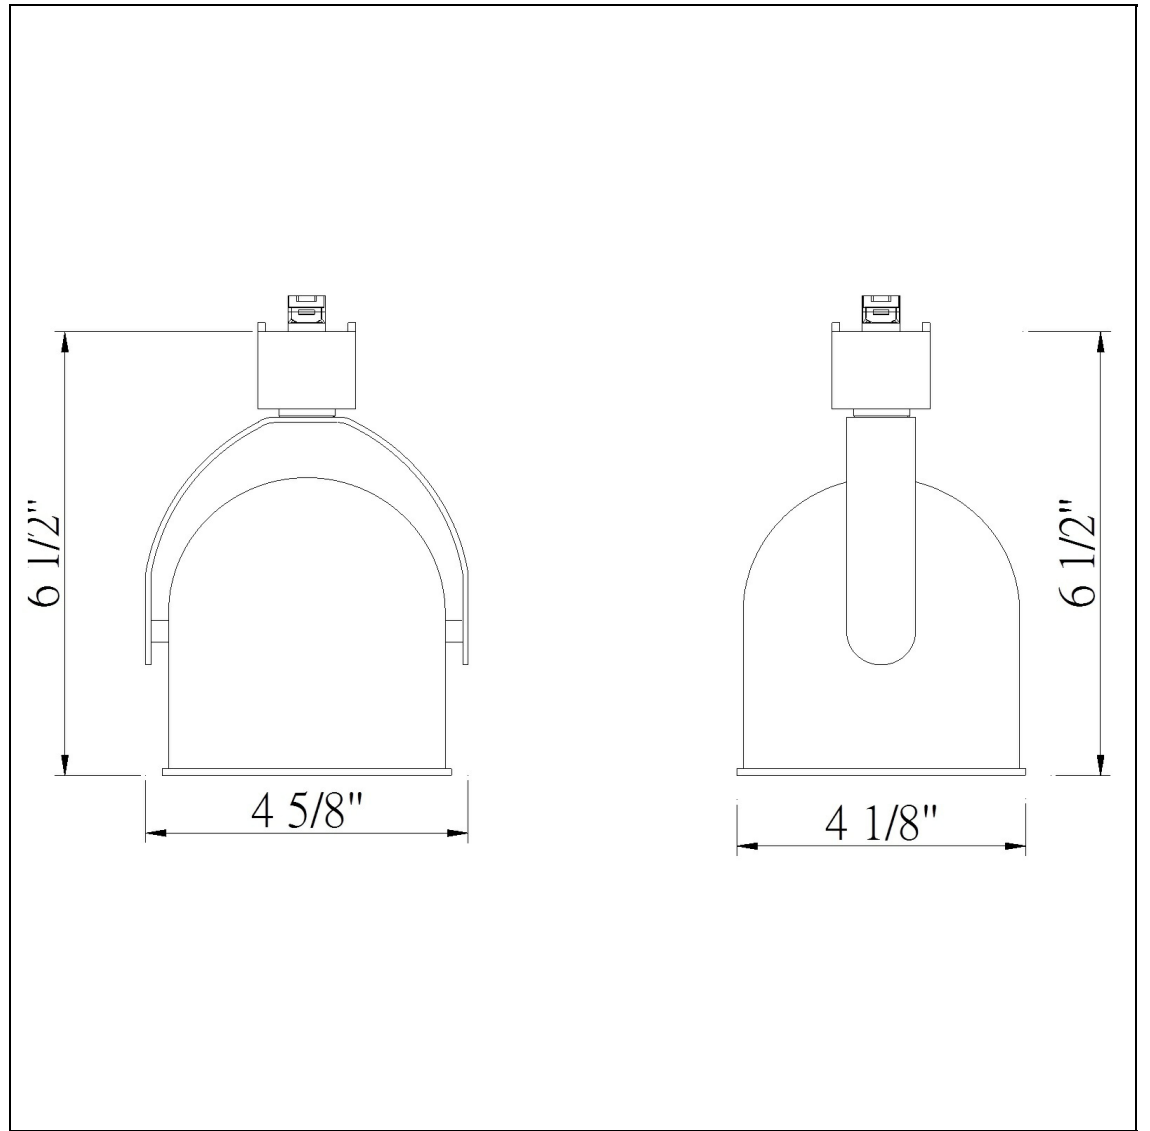

Product No. **HT-197-DB**

Description

PAR 30, LINE VOLTAGE FIXTURE  
Durable Metal Construction  
Adjustable head track fixture  
? 30 degree from horizontal  
355 Degree Rotation Capability  
Ships in one Carton  
Ships in one Carton

Technical Specifications

<b>UPC</b>	020193067284
<b>Wattage</b>	75W
<b>Switch Type</b>	Track
<b>Bulb Base</b>	PAR30
<b>Number of Lights</b>	1
<b>Color</b>	Dark Bronze
<b>Base Color</b>	1

<b>Carton 1 Dimensions</b>	7.50 x 14.50 x 19.10
<b>Carton 2 Dimensions</b>	0.00 x 0.00 x 19.10
<b>Package Dimensions</b>	L: 19.10 W: 14.50 H: 7.50