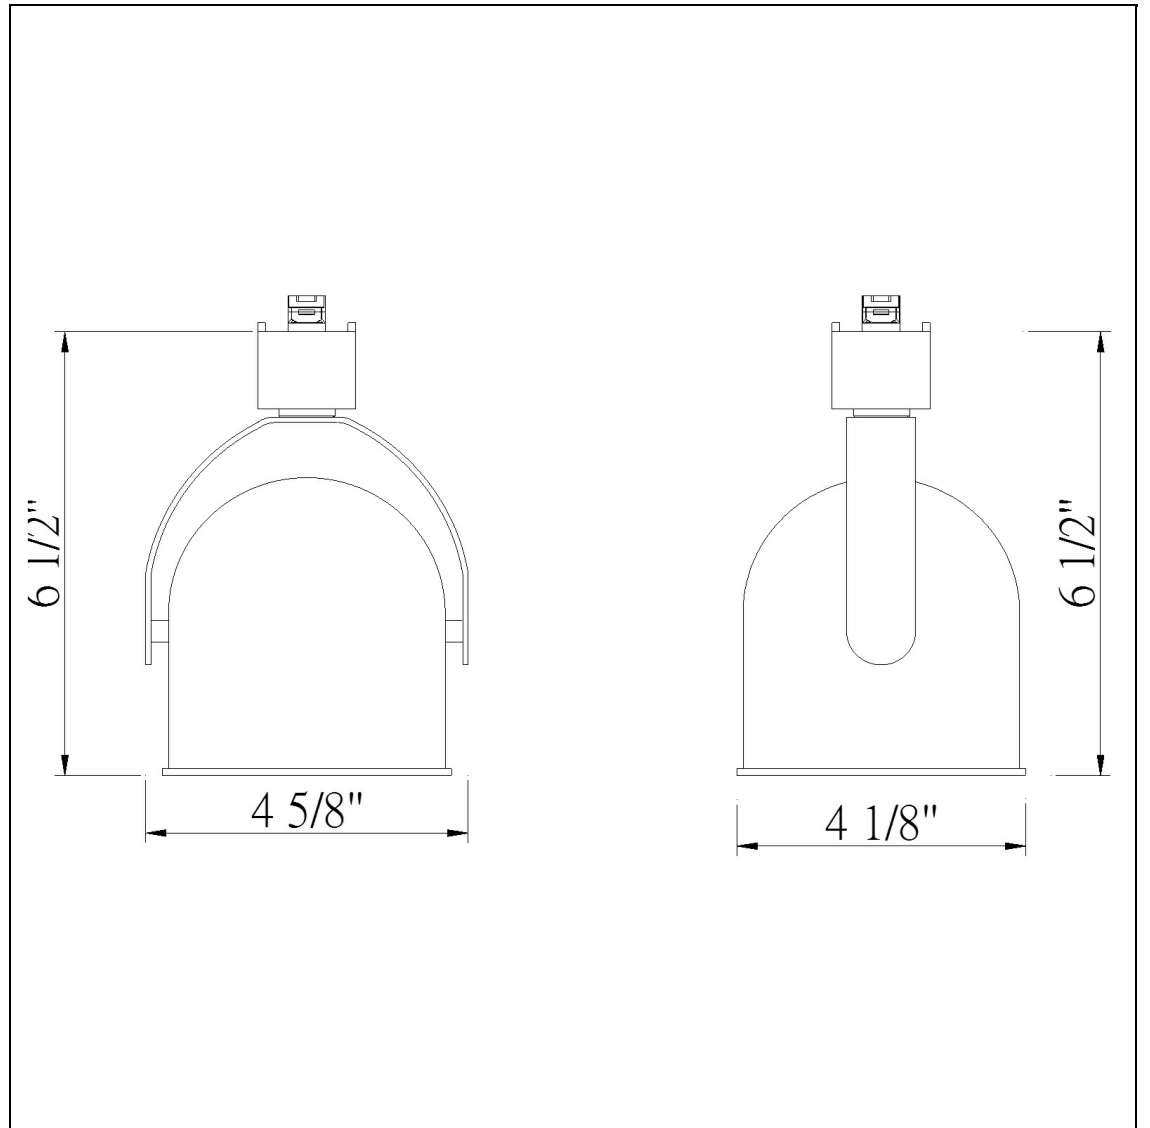

Product No. **HT-197-WH**

Description

Line Voltage, Par 30, Short
Durable Metal Construction
Adjustable head track fixture
? 30 degree from horizontal
355 Degree Rotation Capability
Ships in one Carton
Ships in one Carton

Technical Specifications

UPC	020193067284
Wattage	75W
Switch Type	Track
Bulb Base	PAR30
Number of Lights	1
Color	White
Base Color	1

Carton 1 Dimensions	7.50 x 14.50 x 19.10
Carton 2 Dimensions	0.00 x 0.00 x 19.10
Package Dimensions	L: 19.10 W: 14.50 H: 7.50