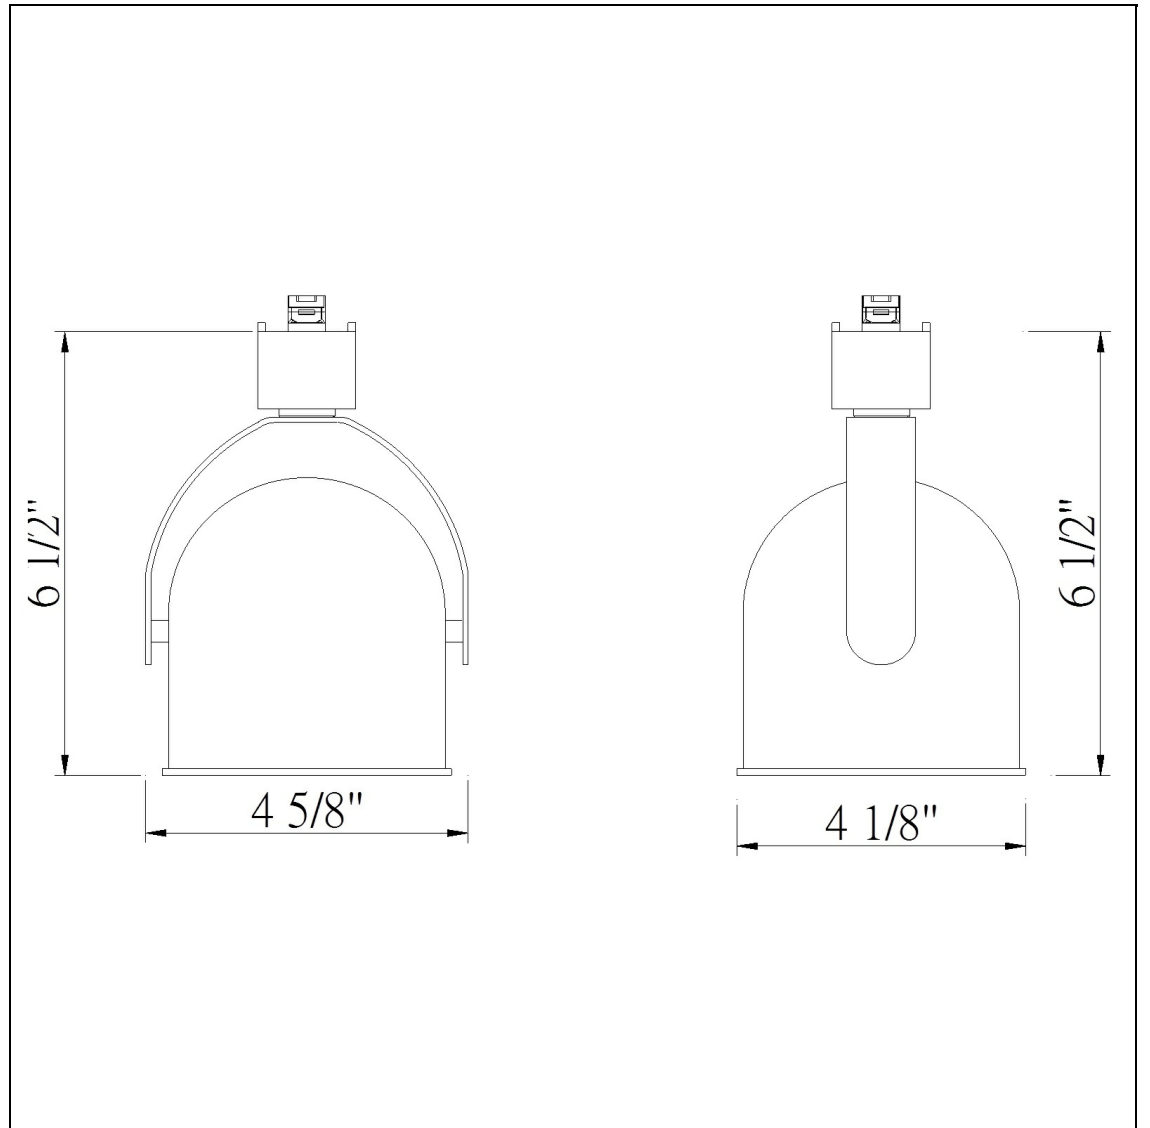

Product No. **HT-197-WH**

Description

Line Voltage, Par 30, Short  
Durable Metal Construction  
Adjustable head track fixture  
? 30 degree from horizontal  
355 Degree Rotation Capability  
Ships in one Carton  
Ships in one Carton

Technical Specifications

|                         |              |
|-------------------------|--------------|
| <b>UPC</b>              | 020193067284 |
| <b>Wattage</b>          | 75W          |
| <b>Switch Type</b>      | Track        |
| <b>Bulb Base</b>        | PAR30        |
| <b>Number of Lights</b> | 1            |
| <b>Color</b>            | White        |
| <b>Base Color</b>       | 1            |

|                            |                           |
|----------------------------|---------------------------|
| <b>Carton 1 Dimensions</b> | 7.50 x 14.50 x 19.10      |
| <b>Carton 2 Dimensions</b> | 0.00 x 0.00 x 19.10       |
| <b>Package Dimensions</b>  | L: 19.10 W: 14.50 H: 7.50 |