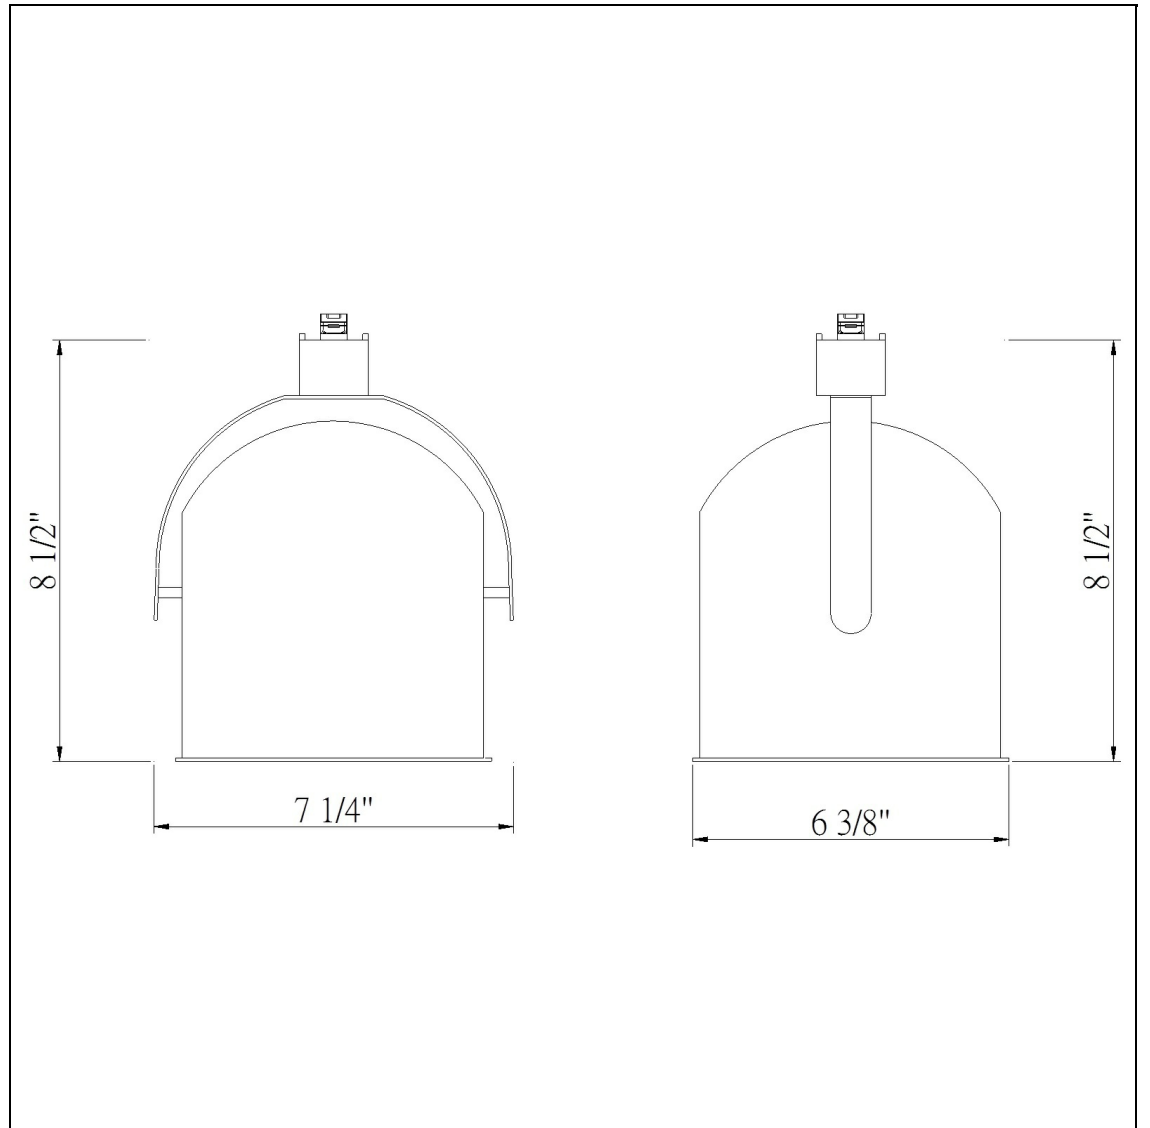

Product No. **HT-198-BK**

Description

Line Voltage,integrated Wire,Par38
Durable Metal Construction
Adjustable head track fixture
?30 degree from horizontal
355 Degree Rotation Capability
Ships in one Carton
Ships in one Carton

Technical Specifications

UPC	020193067284
Wattage	75W
CRI	N/A
Lumen	N/A
Switch Type	Track
Bulb Base	PAR38
Number of Lights	1
Color	Black
Base Color	Black

Carton 1 Dimensions	9.00 x 18.30 x 24.50
Carton 2 Dimensions	0.00 x 0.00 x 24.50
Package Dimensions	L: 24.50 W: 18.30 H: 9.00