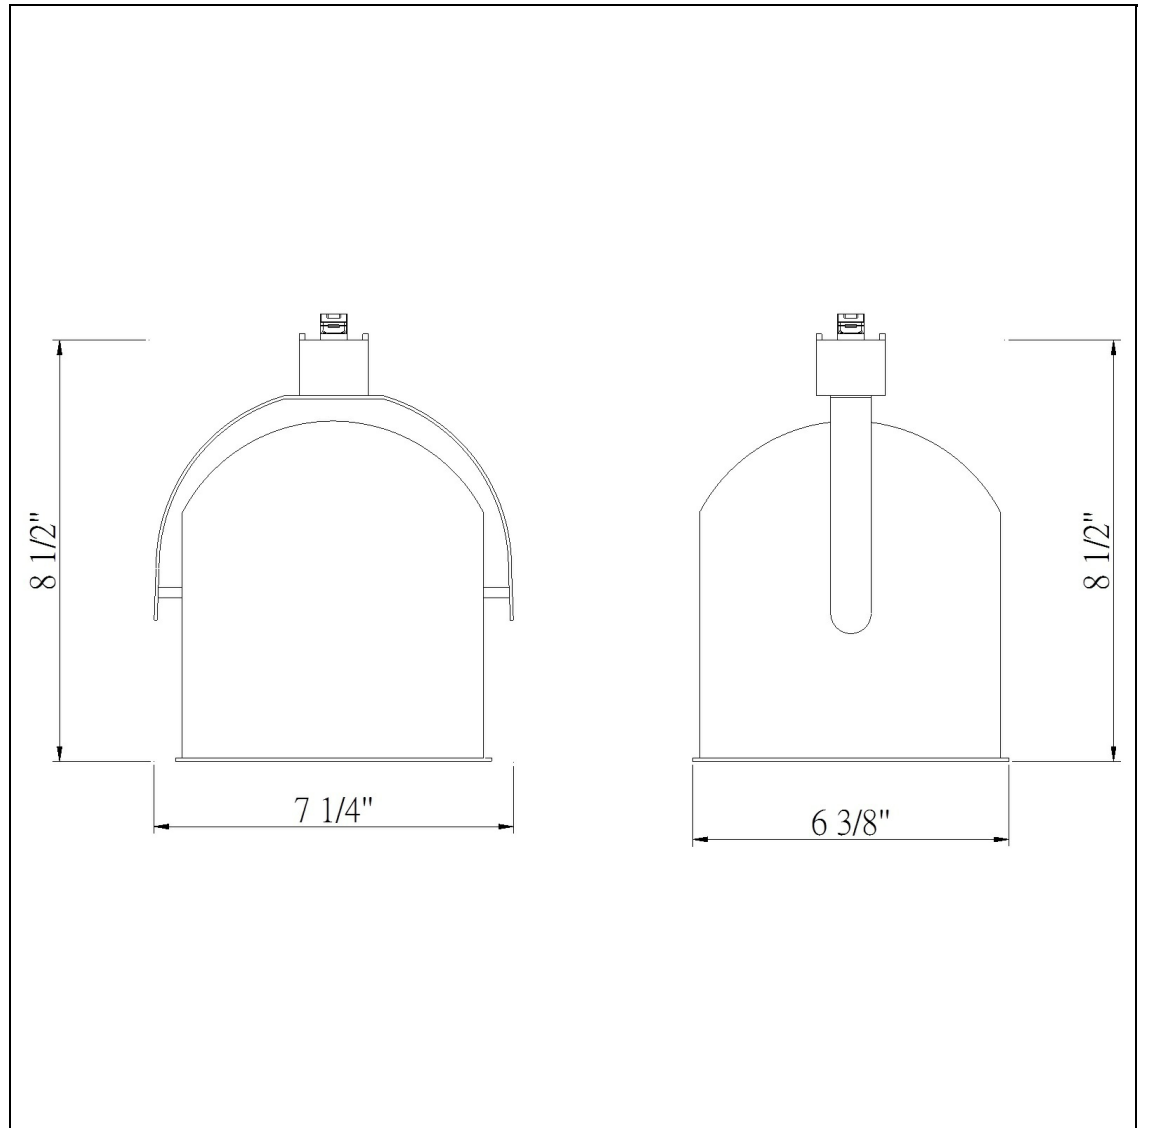

Product No. **HT-198-BK**

Description

Line Voltage,integrated Wire,Par38  
Durable Metal Construction  
Adjustable head track fixture  
?30 degree from horizontal  
355 Degree Rotation Capability  
Ships in one Carton  
Ships in one Carton

Technical Specifications

<b>UPC</b>	020193067284
<b>Wattage</b>	75W
<b>CRI</b>	N/A
<b>Lumen</b>	N/A
<b>Switch Type</b>	Track
<b>Bulb Base</b>	PAR38
<b>Number of Lights</b>	1
<b>Color</b>	Black
<b>Base Color</b>	Black

<b>Carton 1 Dimensions</b>	9.00 x 18.30 x 24.50
<b>Carton 2 Dimensions</b>	0.00 x 0.00 x 24.50
<b>Package Dimensions</b>	L: 24.50 W: 18.30 H: 9.00