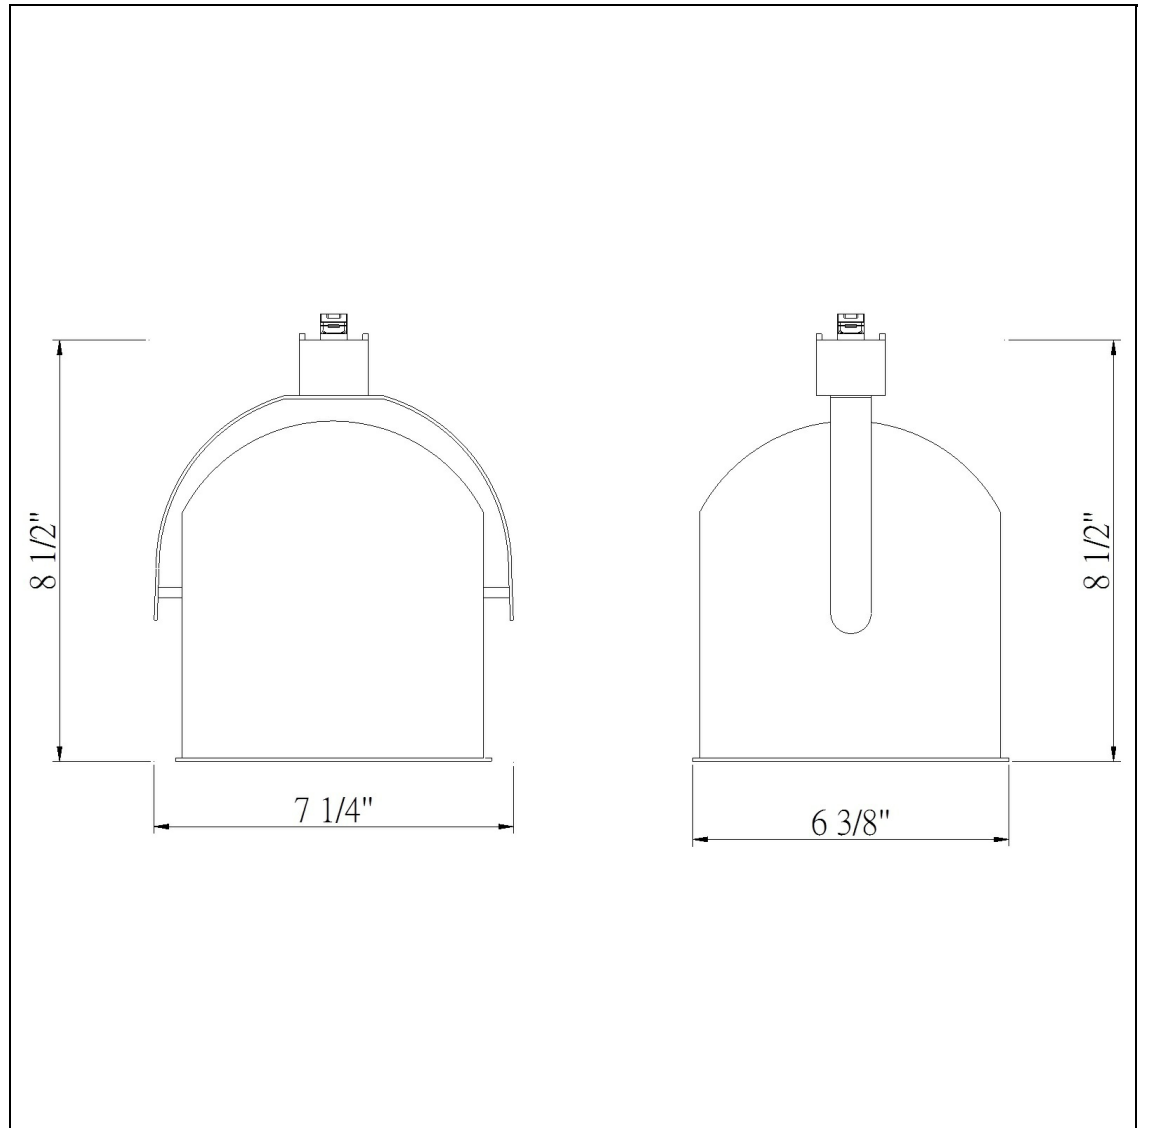

Product No. **HT-198-BS**

Description

Line Voltage,integrated Wire,Par38  
Durable Metal Construction  
Adjustable head track fixture  
?30 degree from horizontal  
355 Degree Rotation Capability  
Ships in one Carton  
Ships in one Carton

Technical Specifications

<b>UPC</b>	020193067284
<b>Wattage</b>	75W
<b>CRI</b>	N/A
<b>Lumen</b>	N/A
<b>Switch Type</b>	Track
<b>Bulb Base</b>	PAR38
<b>Number of Lights</b>	1
<b>Color</b>	Brushed Steel
<b>Base Color</b>	Brushed Steel

<b>Carton 1 Dimensions</b>	9.00 x 18.30 x 24.50
<b>Carton 2 Dimensions</b>	0.00 x 0.00 x 24.50
<b>Package Dimensions</b>	L: 24.50 W: 18.30 H: 9.00