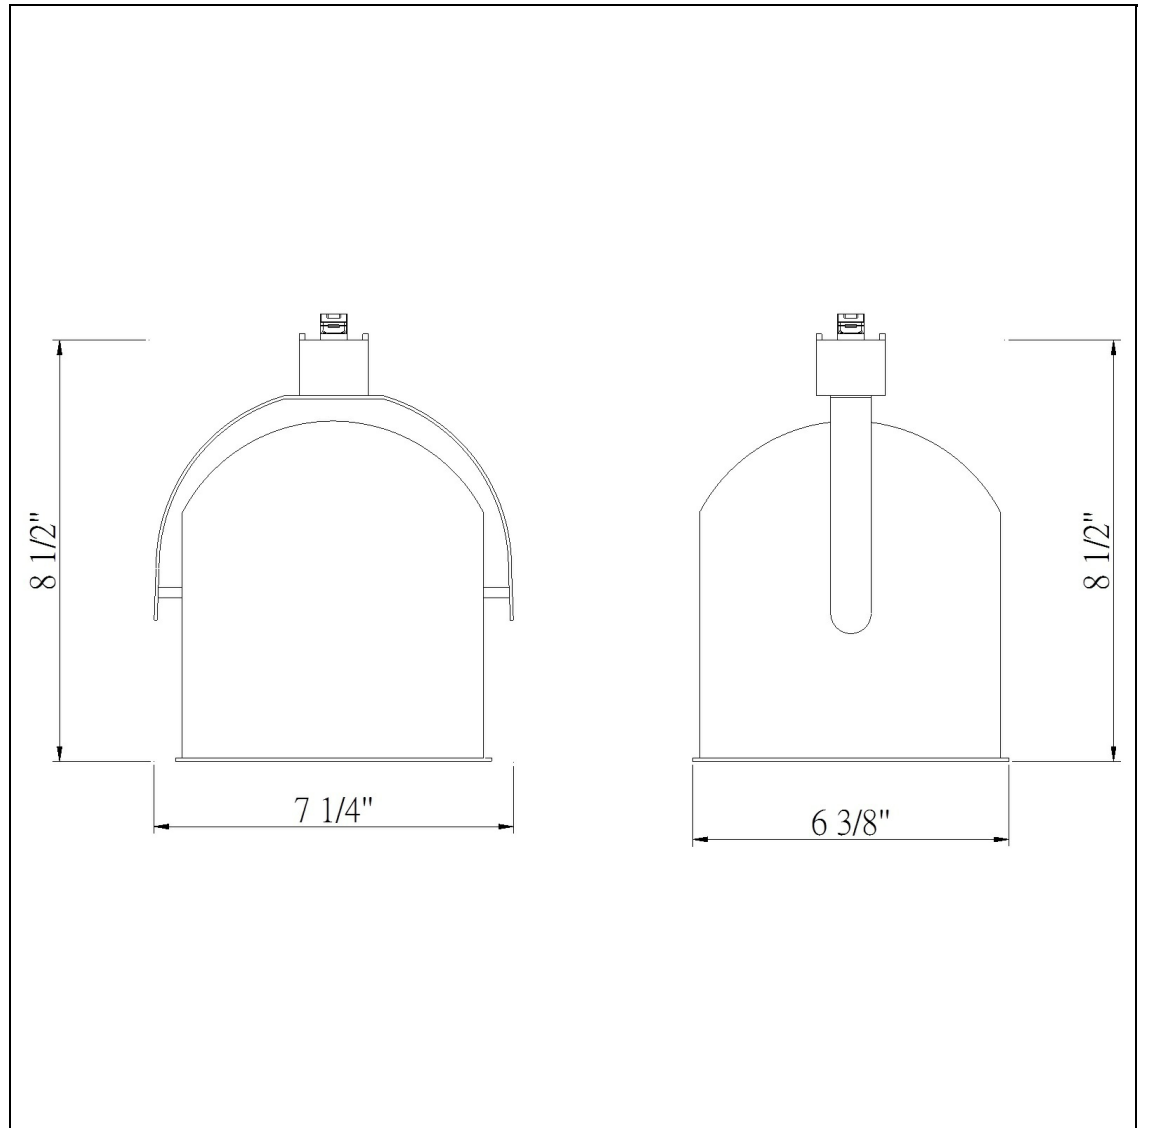

Product No. **HT-198-BS**

Description

Line Voltage,integrated Wire,Par38
Durable Metal Construction
Adjustable head track fixture
?30 degree from horizontal
355 Degree Rotation Capability
Ships in one Carton
Ships in one Carton

Technical Specifications

UPC	020193067284
Wattage	75W
CRI	N/A
Lumen	N/A
Switch Type	Track
Bulb Base	PAR38
Number of Lights	1
Color	Brushed Steel
Base Color	Brushed Steel

Carton 1 Dimensions	9.00 x 18.30 x 24.50
Carton 2 Dimensions	0.00 x 0.00 x 24.50
Package Dimensions	L: 24.50 W: 18.30 H: 9.00