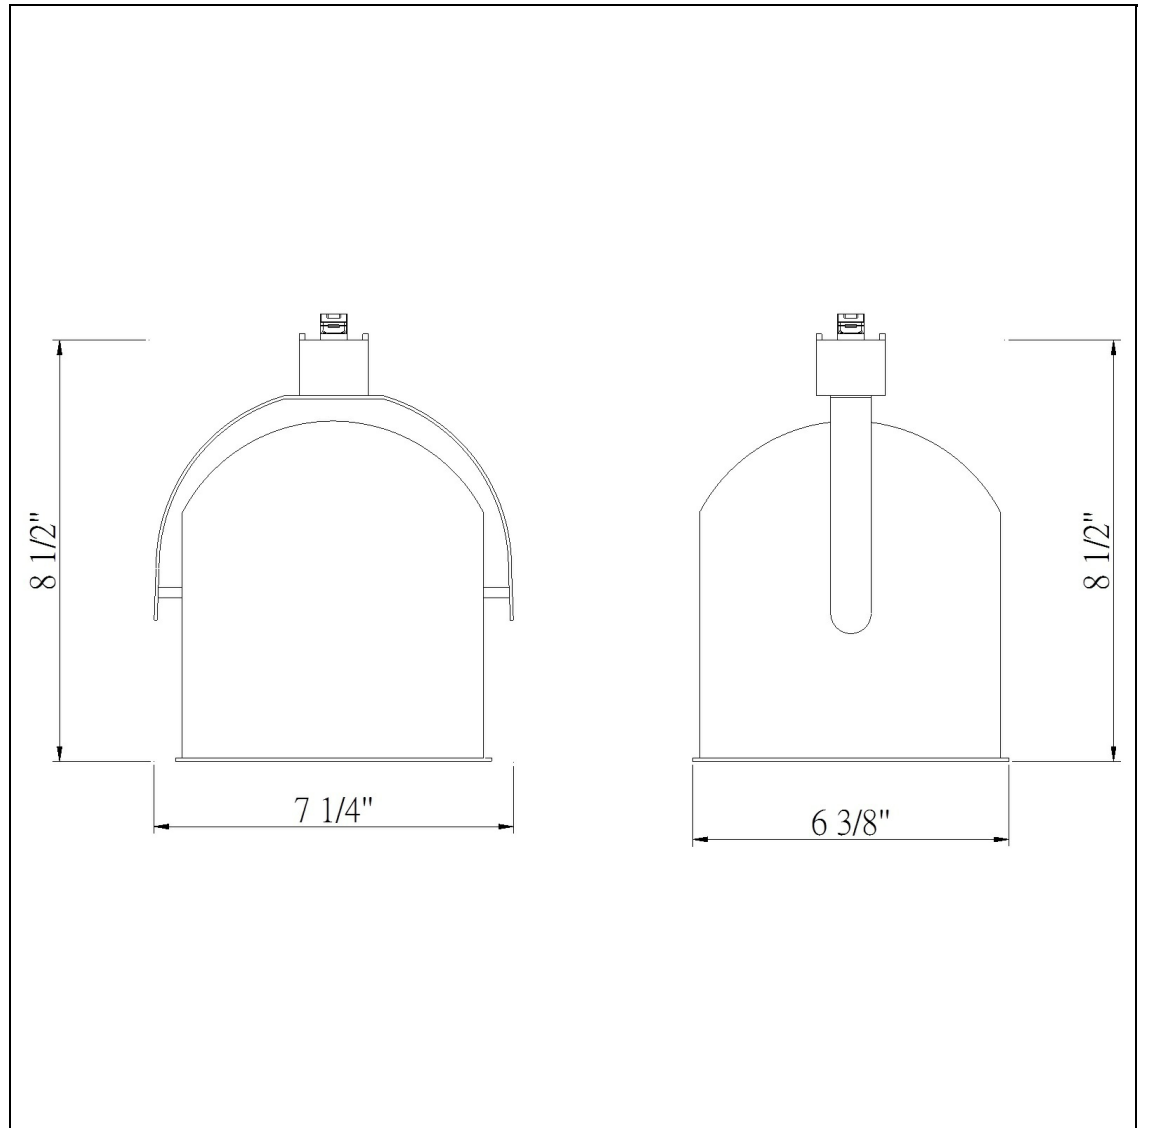

Product No. **HT-198-DB**

Description

120V,Par38,90W Max.Track Head  
Durable Metal Construction  
Adjustable head track fixture  
? 30 degree from horizontal  
355 Degree Rotation Capability  
Ships in one Carton  
Ships in one Carton

Technical Specifications

<b>UPC</b>	020193067284
<b>Wattage</b>	150W
<b>Switch Type</b>	Track
<b>Bulb Base</b>	PAR38
<b>Number of Lights</b>	1
<b>Color</b>	Dark Bronze
<b>Base Color</b>	1

<b>Carton 1 Dimensions</b>	9.00 x 18.30 x 24.50
<b>Carton 2 Dimensions</b>	0.00 x 0.00 x 24.50
<b>Package Dimensions</b>	L: 24.50 W: 18.30 H: 9.00