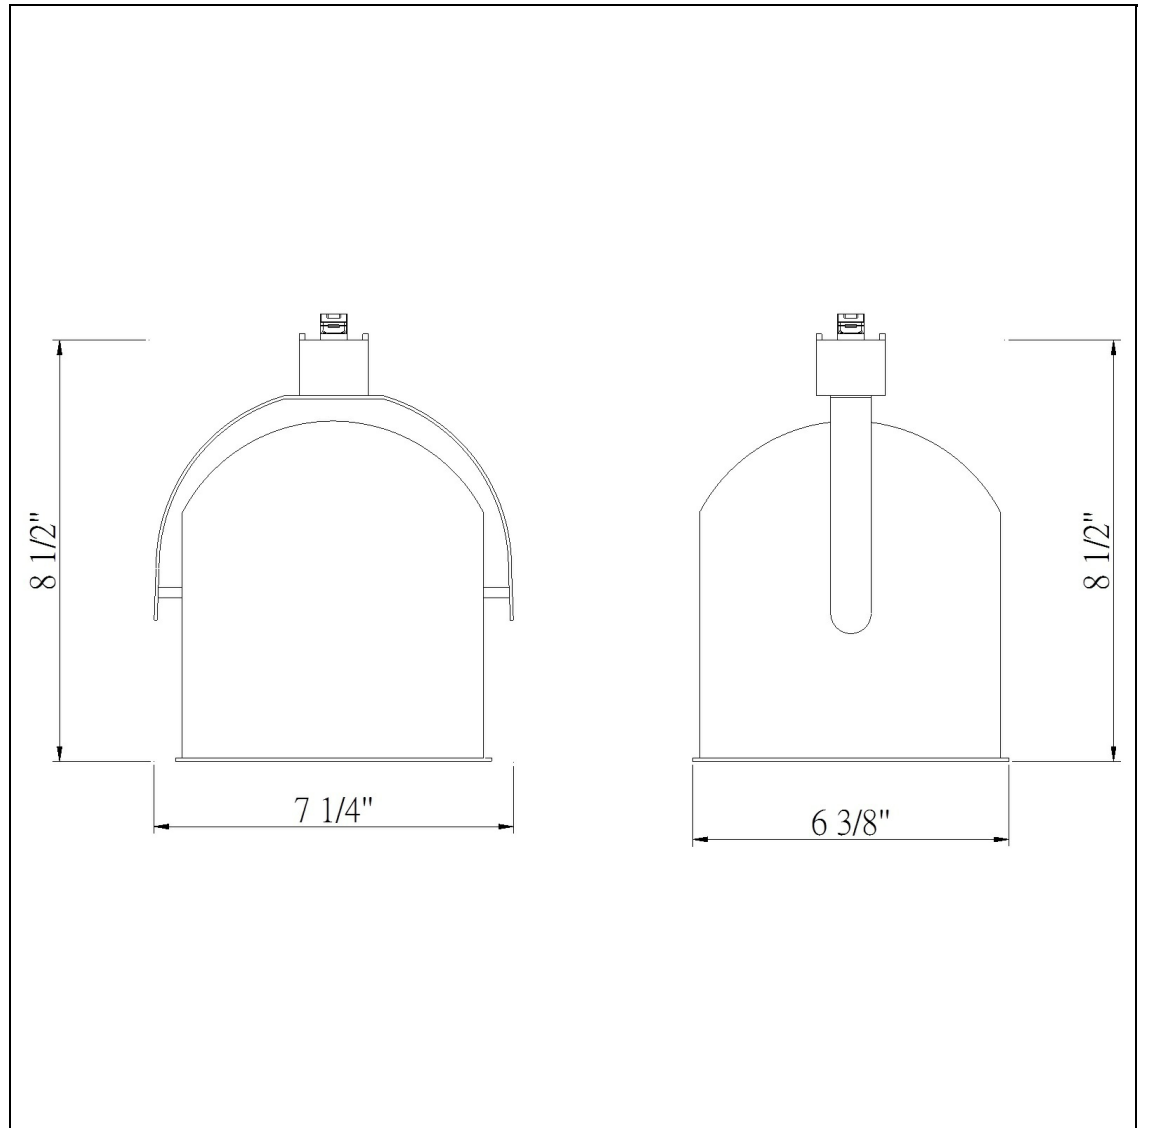

Product No. **HT-198-DB**

Description

120V,Par38,90W Max.Track Head
Durable Metal Construction
Adjustable head track fixture
? 30 degree from horizontal
355 Degree Rotation Capability
Ships in one Carton
Ships in one Carton

Technical Specifications

UPC	020193067284
Wattage	150W
Switch Type	Track
Bulb Base	PAR38
Number of Lights	1
Color	Dark Bronze
Base Color	1

Carton 1 Dimensions	9.00 x 18.30 x 24.50
Carton 2 Dimensions	0.00 x 0.00 x 24.50
Package Dimensions	L: 24.50 W: 18.30 H: 9.00