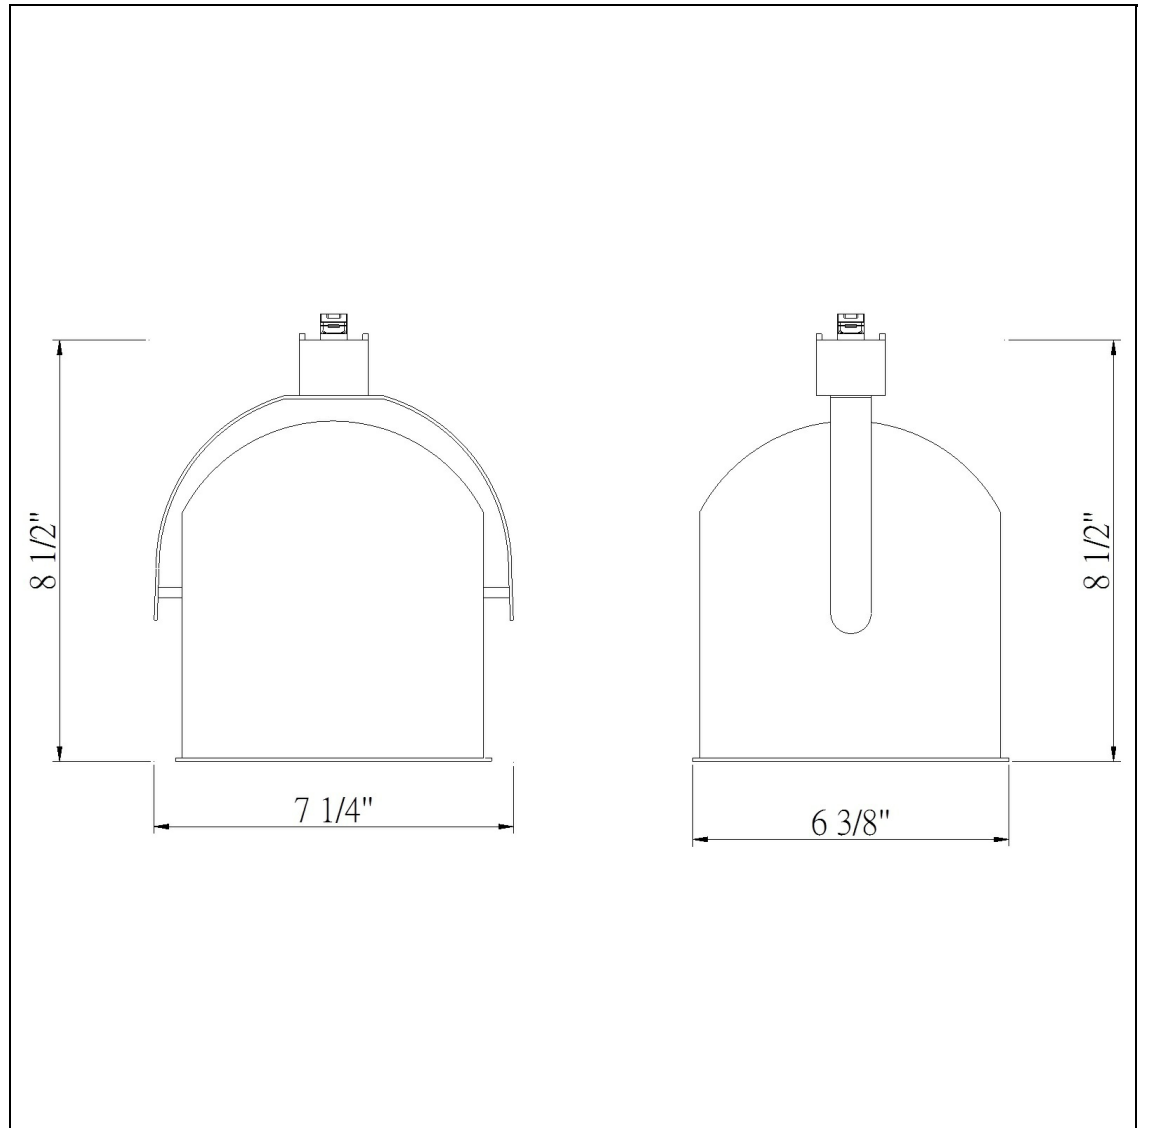

Product No. **HT-198-WH**

Description

Line Voltage,integrated Wire,Par38
Durable Metal Construction
Adjustable head track fixture
?30 degree from horizontal
355 Degree Rotation Capability
Ships in one Carton
Ships in one Carton

Technical Specifications

UPC	020193067284
Wattage	75W
CRI	N/A
Lumen	N/A
Switch Type	Track
Bulb Base	PAR38
Number of Lights	1
Color	White
Base Color	White

Carton 1 Dimensions	9.00 x 18.30 x 24.50
Carton 2 Dimensions	0.00 x 0.00 x 24.50
Package Dimensions	L: 24.50 W: 18.30 H: 9.00