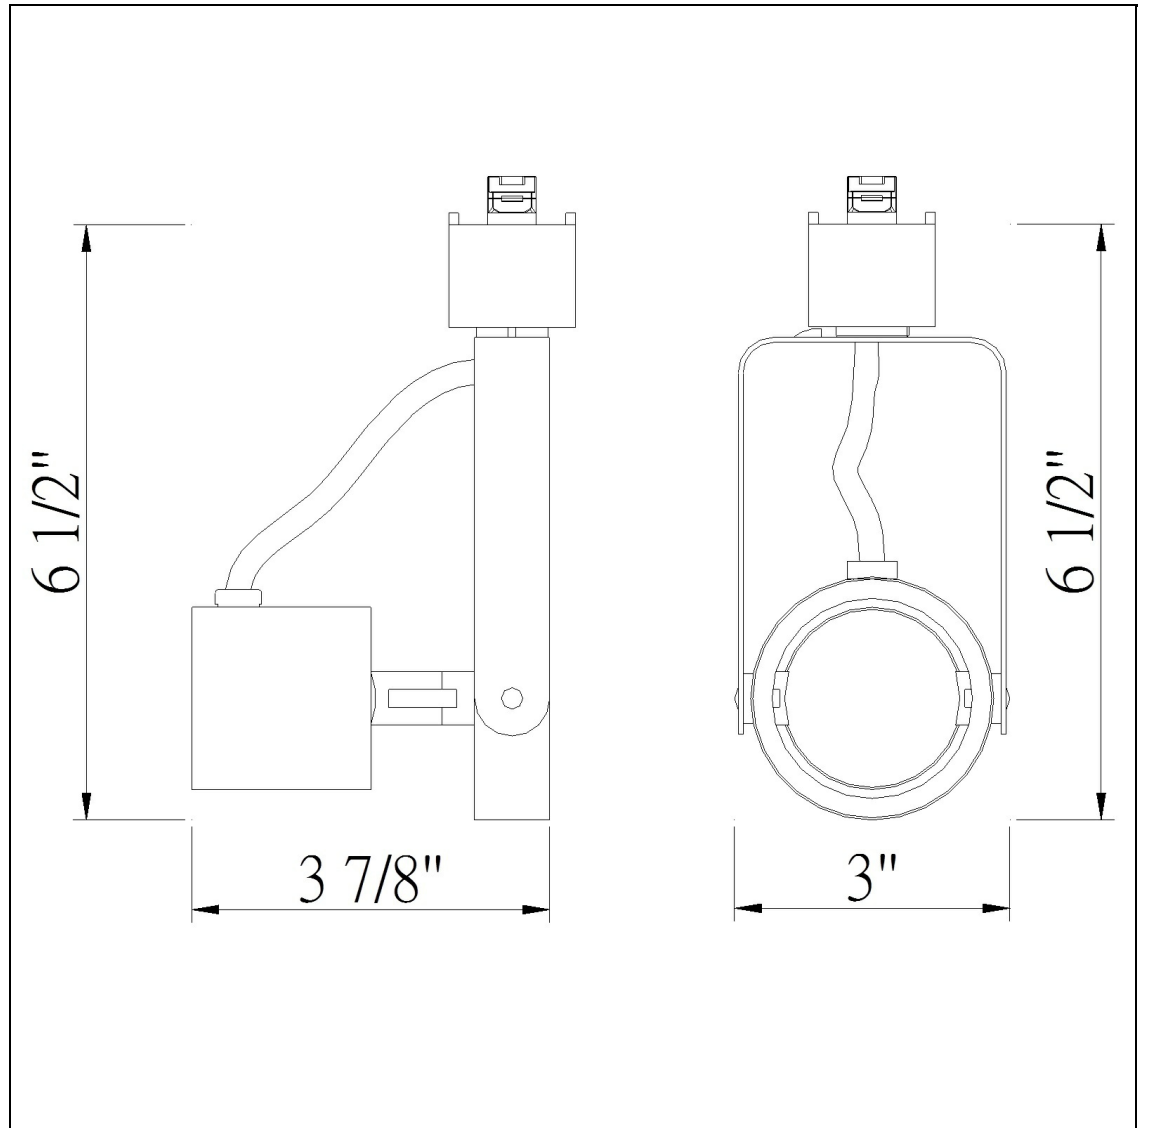

Product No. **HT-201-BS**

Description

120V, Par20, 50W Max.  
Durable Metal Construction  
Adjustable head track fixture  
±30 degree from horizontal  
355 Degree Rotation Capability  
Ships in one Carton  
Ships in one Carton

Technical Specifications

<b>UPC</b>	020193067284	<b>Carton 1 Dimensions</b>	16.80 x 11.40 x 14.50
<b>Wattage</b>	50W	<b>Carton 2 Dimensions</b>	0.00 x 0.00 x 14.50
<b>CRI</b>	N/A	<b>Package Dimensions</b>	L: 14.50 W: 11.40 H: 16.80
<b>Lumen</b>	N/A		
<b>Switch Type</b>	Track		
<b>Bulb Base</b>	PAR20		
<b>Number of Lights</b>	1		
<b>Color</b>	Brushed Steel		
<b>Base Color</b>	Brushed Steel		