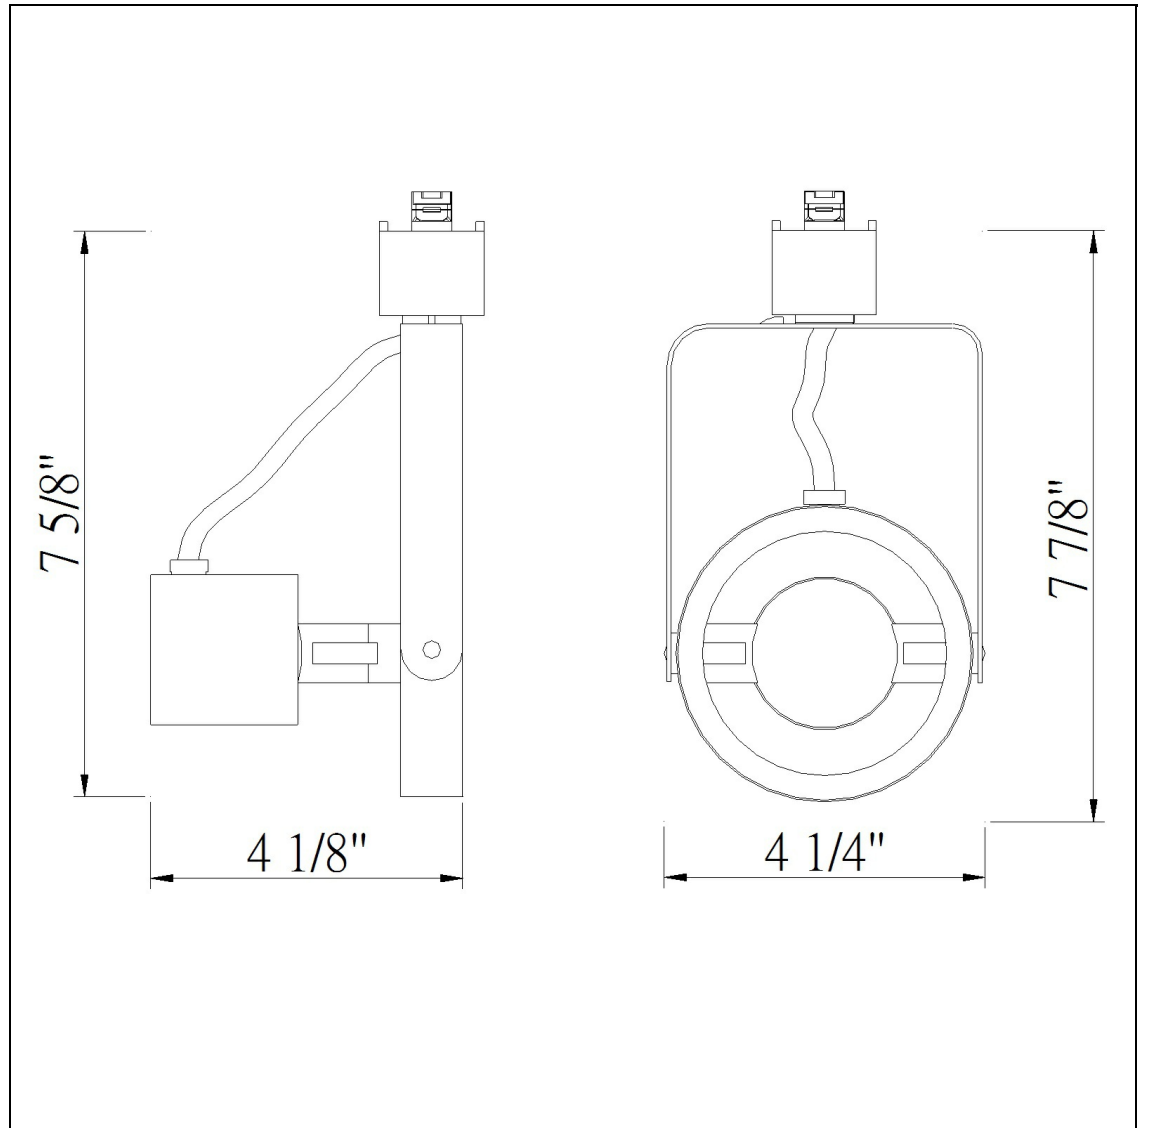

Product No. **HT-202-BS**

Description

120V, Par30 Short Neck, 75W Max.  
Durable Metal Construction  
Adjustable head track fixture  
±30 degree from horizontal  
355 Degree Rotation Capability  
Ships in one Carton  
Ships in one Carton

Technical Specifications

<b>UPC</b>	020193067284
<b>Wattage</b>	75W
<b>CRI</b>	N/A
<b>Lumen</b>	N/A
<b>Switch Type</b>	Track
<b>Bulb Base</b>	PAR30
<b>Number of Lights</b>	1
<b>Color</b>	Brushed Steel
<b>Base Color</b>	Brushed Steel

<b>Carton 1 Dimensions</b>	7.50 x 14.40 x 18.90
<b>Carton 2 Dimensions</b>	0.00 x 0.00 x 18.90
<b>Package Dimensions</b>	L: 18.90 W: 14.40 H: 7.50