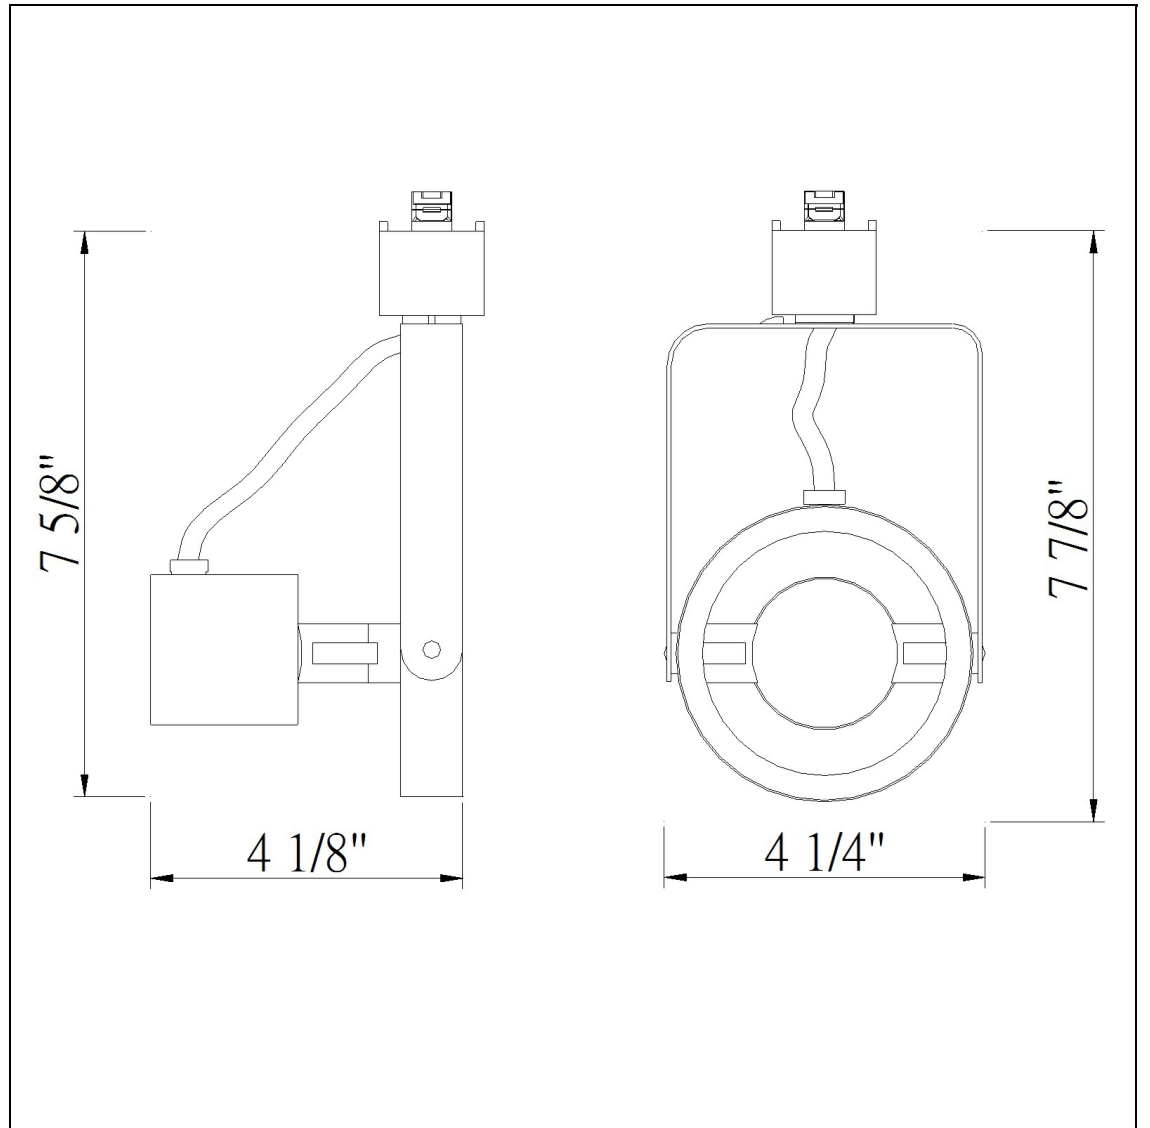

Product No. **HT-202-BS**

Description

120V, Par30 Short Neck, 75W Max.
Durable Metal Construction
Adjustable head track fixture
±30 degree from horizontal
355 Degree Rotation Capability
Ships in one Carton
Ships in one Carton

Technical Specifications

UPC	020193067284
Wattage	75W
CRI	N/A
Lumen	N/A
Switch Type	Track
Bulb Base	PAR30
Number of Lights	1
Color	Brushed Steel
Base Color	Brushed Steel

Carton 1 Dimensions	7.50 x 14.40 x 18.90
Carton 2 Dimensions	0.00 x 0.00 x 18.90
Package Dimensions	L: 18.90 W: 14.40 H: 7.50