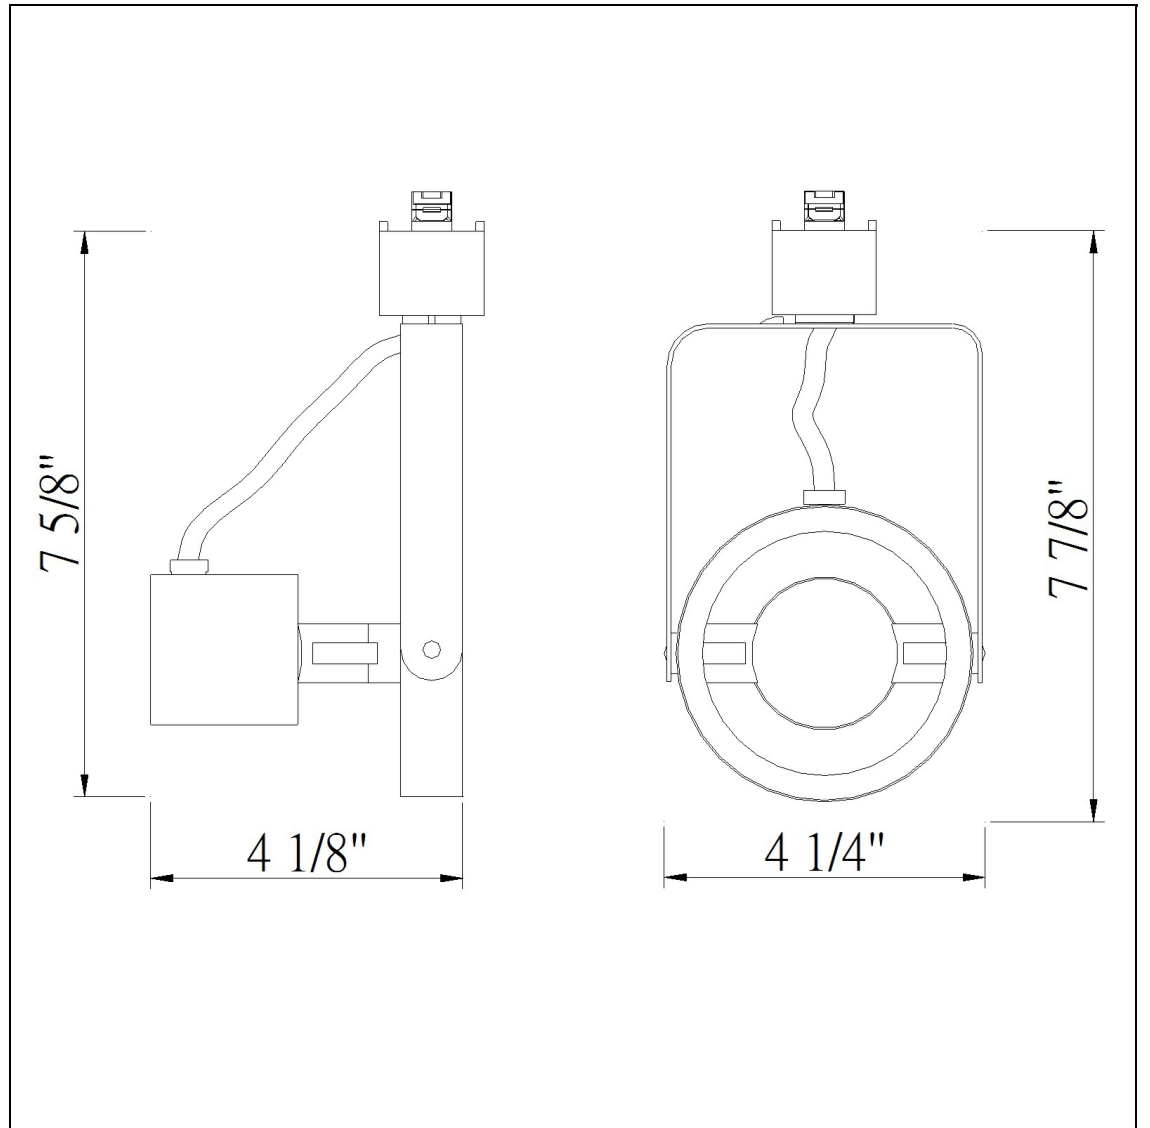

Product No. **HT-202-RU**

Description

Par30 Short Neck,120V,75W,
Durable Metal Construction
Adjustable head track fixture
?30 degree from horizontal
355 Degree Rotation Capability
Ships in one Carton
Ships in one Carton

Technical Specifications

UPC	020193067284
Wattage	75W
CRI	N/A
Lumen	N/A
Switch Type	Track
Bulb Base	PAR30
Number of Lights	1
Color	Rust
Base Color	Rust

Carton 1 Dimensions	7.50 x 14.40 x 18.90
Carton 2 Dimensions	0.00 x 0.00 x 18.90
Package Dimensions	L: 18.90 W: 14.40 H: 7.50