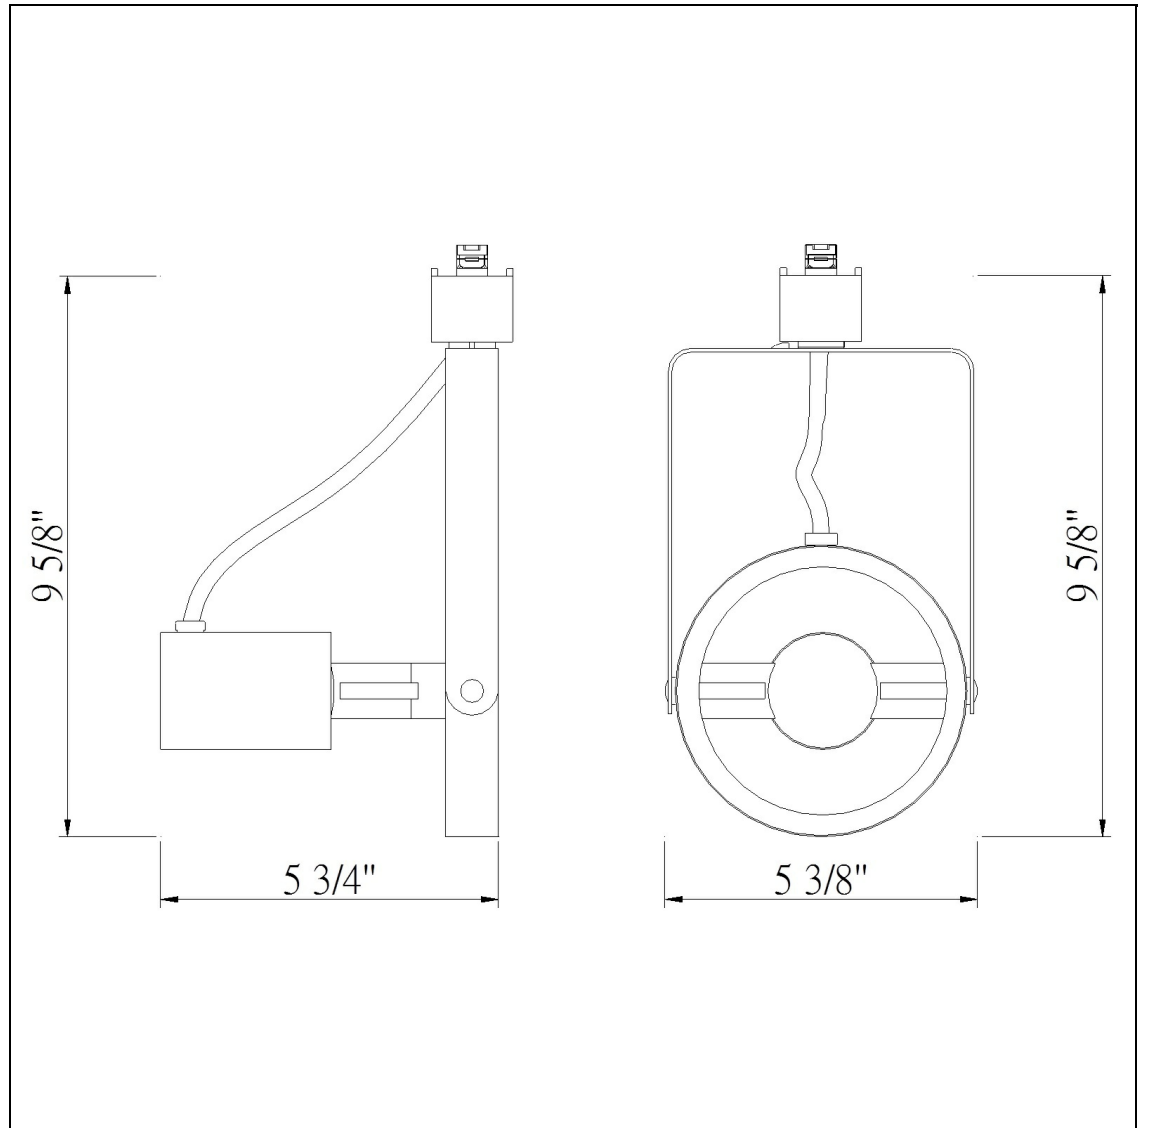

Product No. **HT-203-BS**

Description

120V, Par38, 90W Max.  
Durable Metal Construction  
Adjustable head track fixture  
?30 degree from horizontal  
355 Degree Rotation Capability  
Ships in one Carton  
Ships in one Carton

Technical Specifications

<b>UPC</b>	020193067284
<b>Wattage</b>	150W
<b>CRI</b>	N/A
<b>Lumen</b>	N/A
<b>Switch Type</b>	Track
<b>Bulb Base</b>	PAR38
<b>Number of Lights</b>	1
<b>Color</b>	Brushed Steel
<b>Base Color</b>	Brushed Steel

<b>Carton 1 Dimensions</b>	9.00 x 18.50 x 24.60
<b>Carton 2 Dimensions</b>	0.00 x 0.00 x 24.60
<b>Package Dimensions</b>	L: 24.60 W: 18.50 H: 9.00