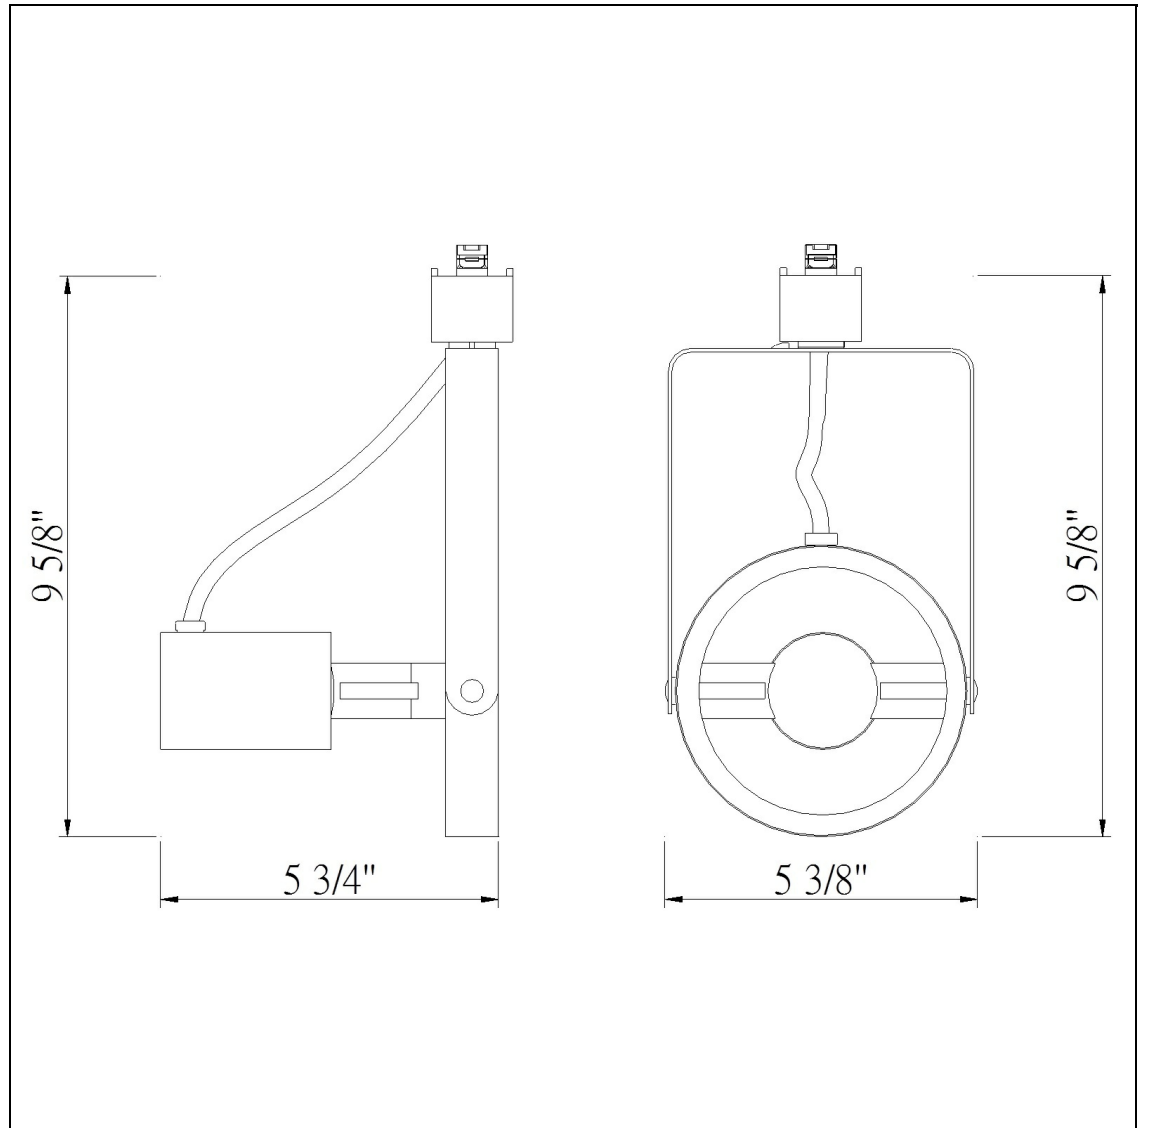

Product No. **HT-203-DB**

Description

120V, Par38, 90W Track Head  
Durable Metal Construction  
Adjustable head track fixture  
30 degree from horizontal  
355 Degree Rotation Capability  
Ships in one Carton  
Ships in one Carton

Technical Specifications

<b>UPC</b>	020193067284
<b>Wattage</b>	150W
<b>CRI</b>	N/A
<b>Lumen</b>	N/A
<b>Switch Type</b>	Track
<b>Bulb Base</b>	PAR38
<b>Number of Lights</b>	1
<b>Color</b>	Dark Bronze
<b>Base Color</b>	Dark Bronze

<b>Carton 1 Dimensions</b>	9.00 x 18.50 x 24.60
<b>Carton 2 Dimensions</b>	0.00 x 0.00 x 24.60
<b>Package Dimensions</b>	L: 24.60 W: 18.50 H: 9.00