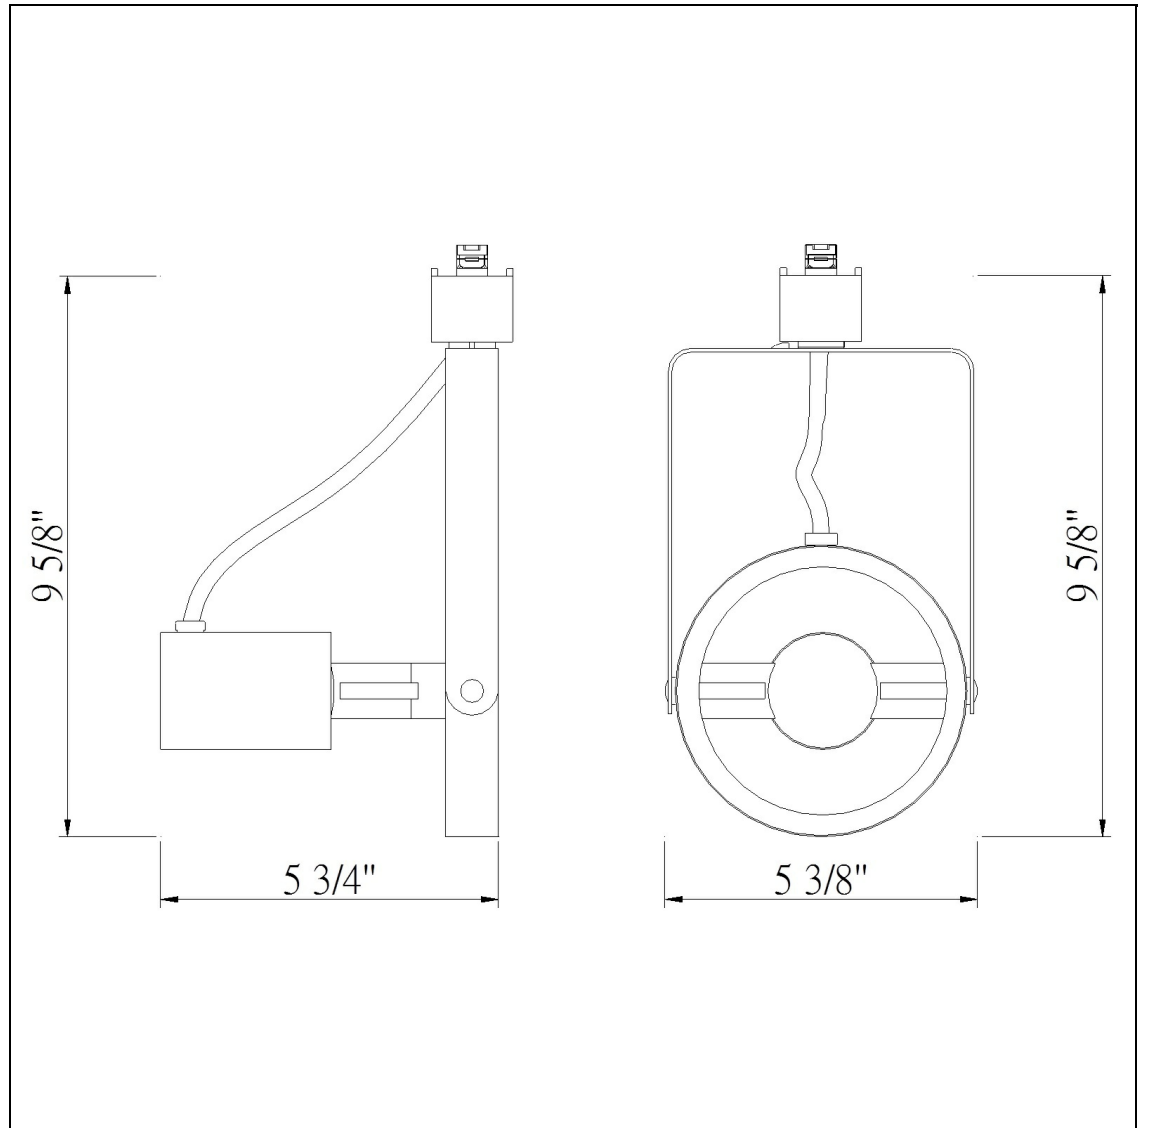

Product No. **HT-203-DB**

Description

120V, Par38, 90W Track Head
Durable Metal Construction
Adjustable head track fixture
30 degree from horizontal
355 Degree Rotation Capability
Ships in one Carton
Ships in one Carton

Technical Specifications

UPC	020193067284
Wattage	150W
CRI	N/A
Lumen	N/A
Switch Type	Track
Bulb Base	PAR38
Number of Lights	1
Color	Dark Bronze
Base Color	Dark Bronze

Carton 1 Dimensions	9.00 x 18.50 x 24.60
Carton 2 Dimensions	0.00 x 0.00 x 24.60
Package Dimensions	L: 24.60 W: 18.50 H: 9.00