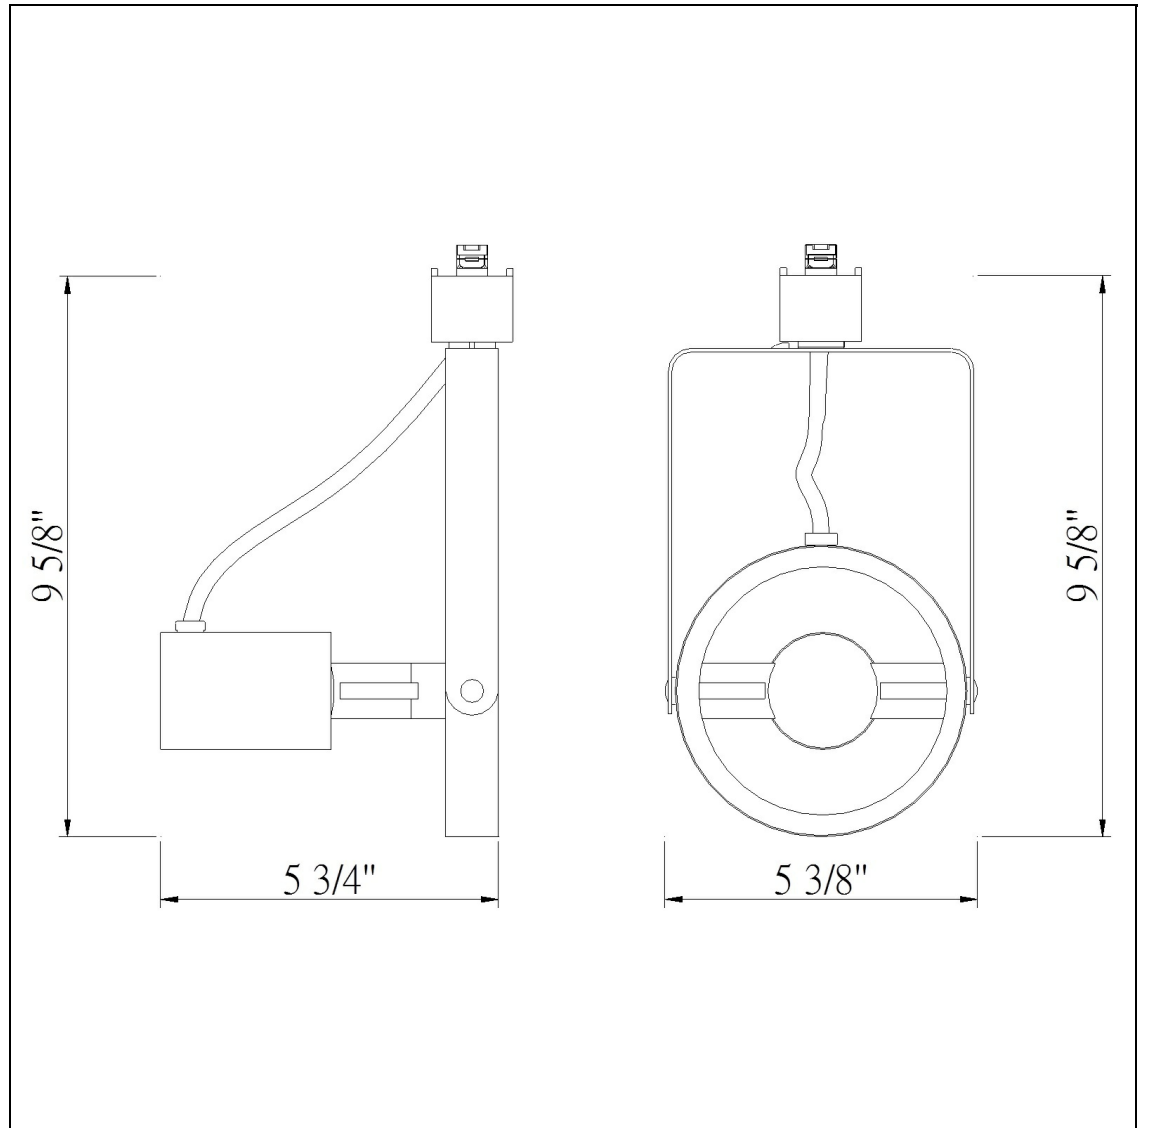

Product No. **HT-203-RU**

Description

120V, Par38, 90W, Track Head
Durable Metal Construction
Adjustable head track fixture
? 30 degree from horizontal
355 Degree Rotation Capability
Ships in one Carton
Ships in one Carton

Technical Specifications

UPC	020193067284
Wattage	150W
Switch Type	Track
Bulb Base	PAR38
Number of Lights	1
Color	Rust
Base Color	1

Carton 1 Dimensions 9.00 x 18.50 x 24.60

Carton 2 Dimensions 0.00 x 0.00 x 24.60

Package Dimensions L: 24.60 W: 18.50 H: 9.00