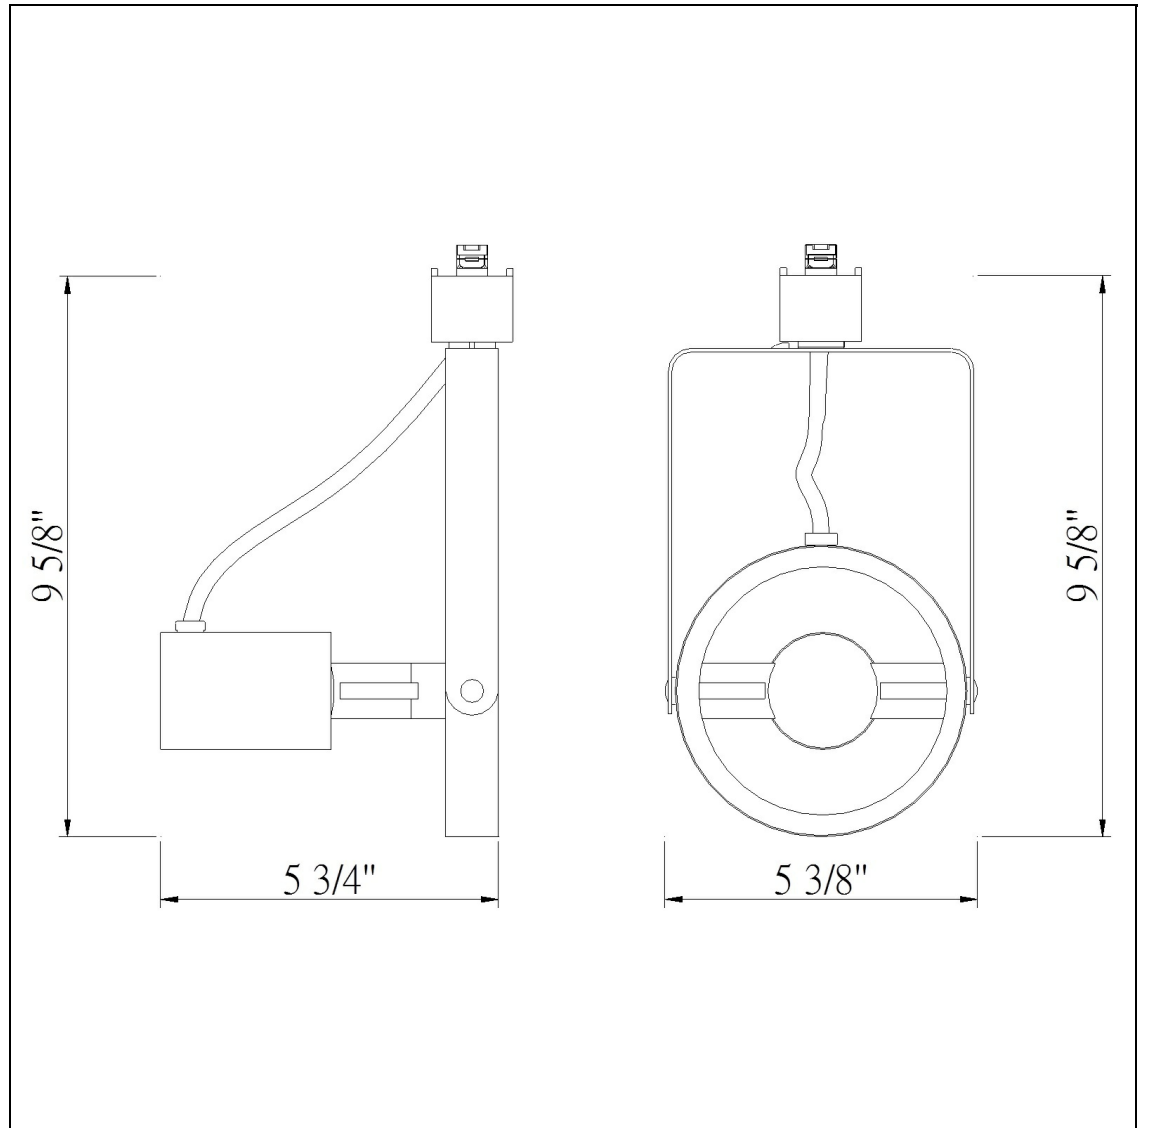

Product No. **HT-203-RU**

Description

120V, Par38, 90W, Track Head
Durable Metal Construction
Adjustable head track fixture
? 30 degree from horizontal
355 Degree Rotation Capability
Ships in one Carton
Ships in one Carton

Technical Specifications

| | |
|-------------------------|--------------|
| UPC | 020193067284 |
| Wattage | 150W |
| Switch Type | Track |
| Bulb Base | PAR38 |
| Number of Lights | 1 |
| Color | Rust |
| Base Color | 1 |

Carton 1 Dimensions 9.00 x 18.50 x 24.60

Carton 2 Dimensions 0.00 x 0.00 x 24.60

Package Dimensions L: 24.60 W: 18.50 H: 9.00