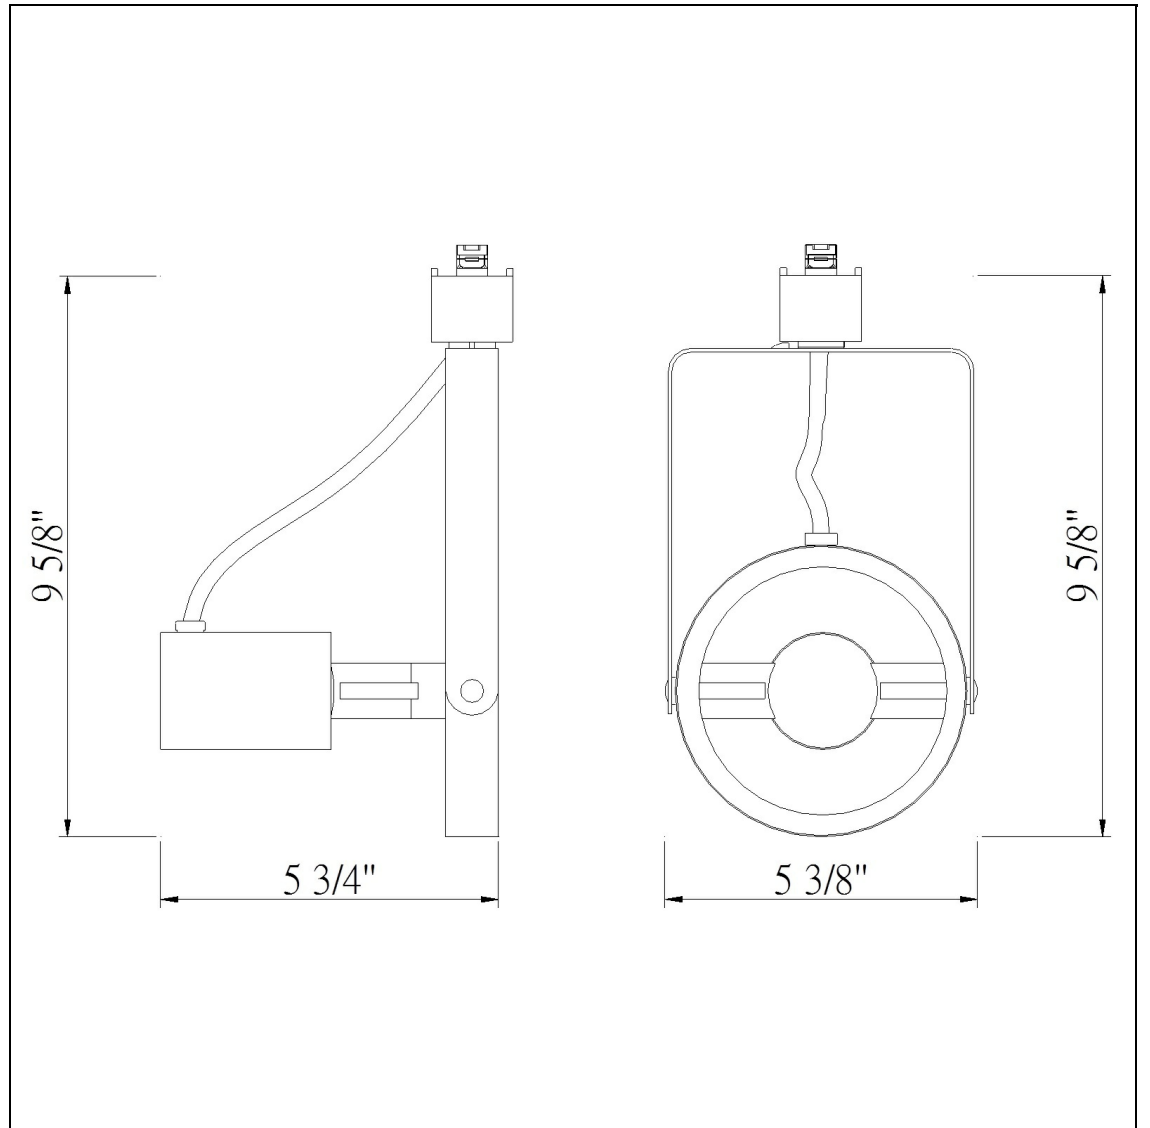

Product No. **HT-203-WH**

Description

120V, Par38, 90W Max.
Durable Metal Construction
Adjustable head track fixture
±30 degree from horizontal
355 Degree Rotation Capability
Ships in one Carton
Ships in one Carton

Technical Specifications

UPC	020193067284
Wattage	150W
CRI	N/A
Lumen	N/A
Switch Type	Track
Bulb Base	PAR38
Number of Lights	1
Color	White
Base Color	White

Carton 1 Dimensions	9.00 x 18.50 x 24.60
Carton 2 Dimensions	0.00 x 0.00 x 24.60
Package Dimensions	L: 24.60 W: 18.50 H: 9.00