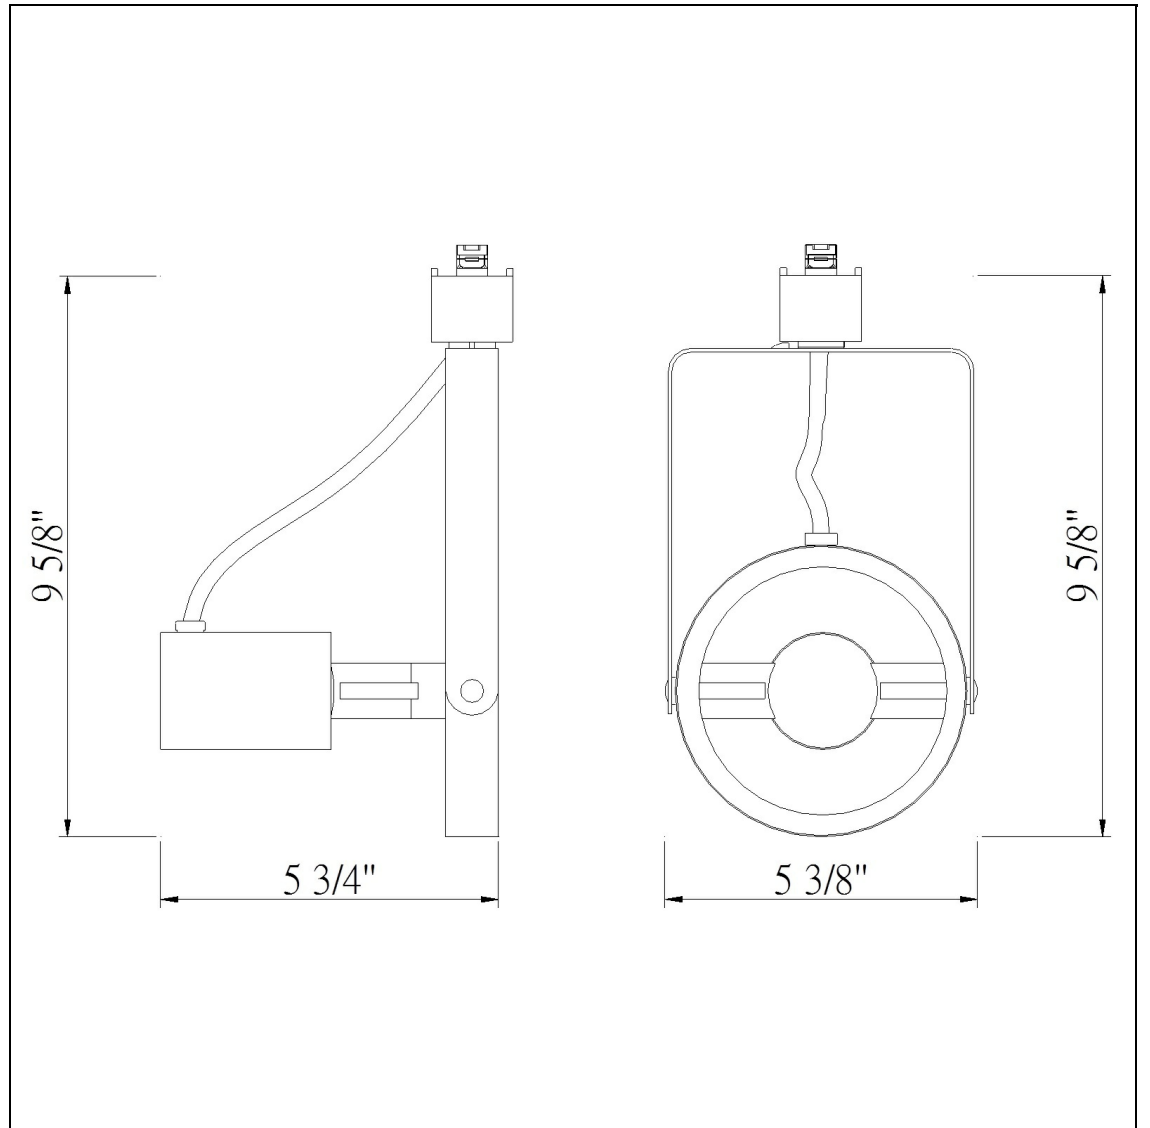

Product No. **HT-203-WH**

Description

120V, Par38, 90W Max.  
Durable Metal Construction  
Adjustable head track fixture  
±30 degree from horizontal  
355 Degree Rotation Capability  
Ships in one Carton  
Ships in one Carton

Technical Specifications

<b>UPC</b>	020193067284
<b>Wattage</b>	150W
<b>CRI</b>	N/A
<b>Lumen</b>	N/A
<b>Switch Type</b>	Track
<b>Bulb Base</b>	PAR38
<b>Number of Lights</b>	1
<b>Color</b>	White
<b>Base Color</b>	White

<b>Carton 1 Dimensions</b>	9.00 x 18.50 x 24.60
<b>Carton 2 Dimensions</b>	0.00 x 0.00 x 24.60
<b>Package Dimensions</b>	L: 24.60 W: 18.50 H: 9.00