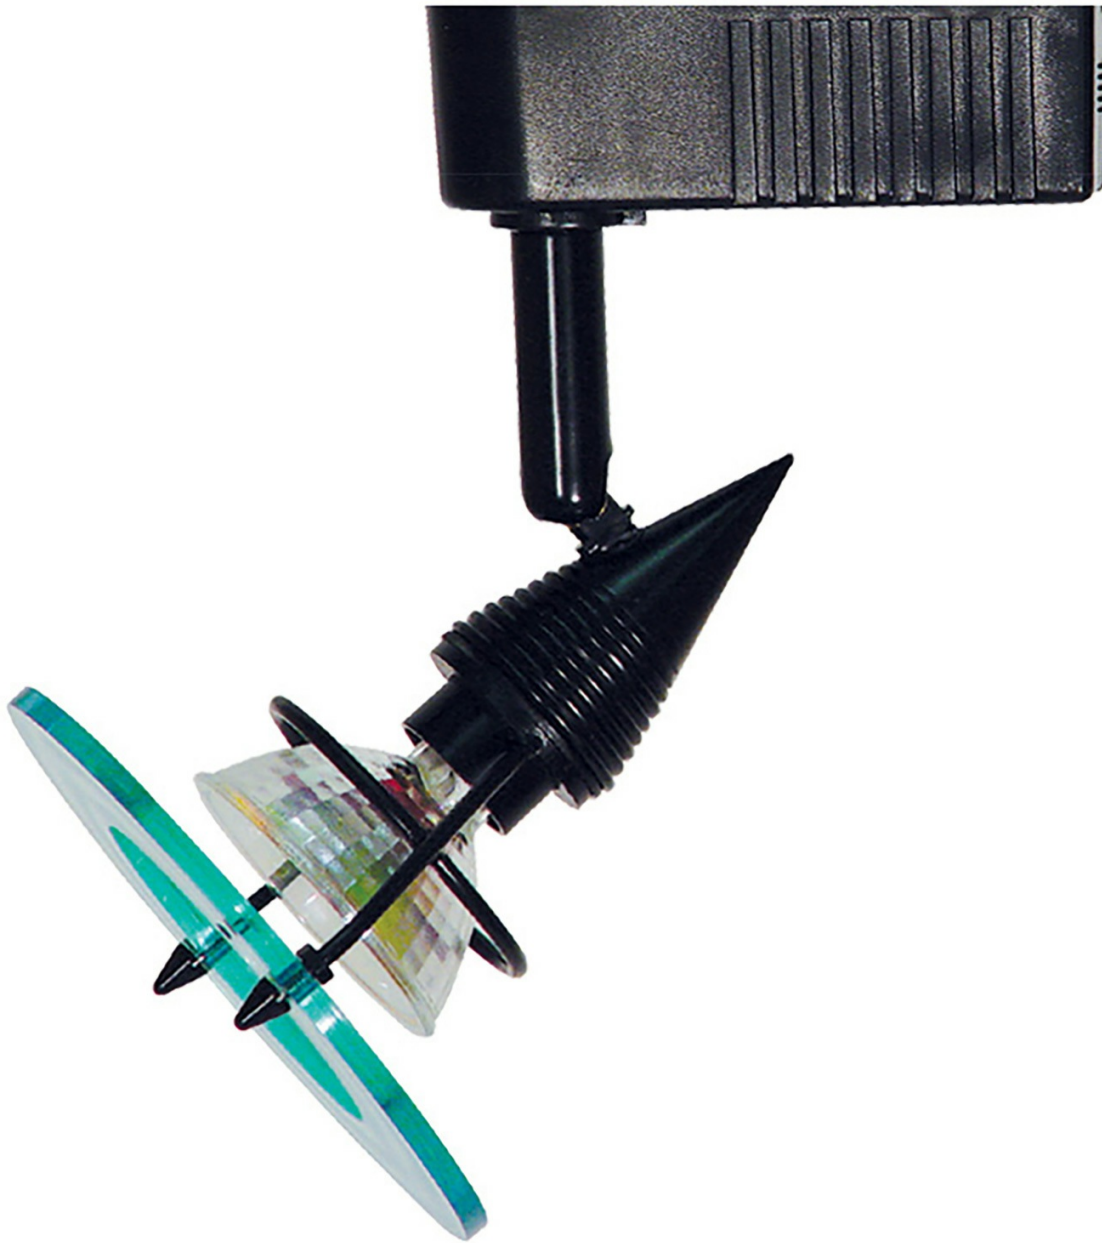

Product No. **HT-229-BK**

Description

Low Voltage Fixture, MR-16, 50 W
Durable Metal Construction
Adjustable head track fixture
+90 degree from horizontal
355 Degree Rotation Capability
Ships in one Carton
Ships in one Carton

Technical Specifications

UPC	020193067284	Carton 1 Dimensions	7.90 x 15.30 x 15.80
Wattage	50W	Carton 2 Dimensions	0.00 x 0.00 x 15.80
CRI	N/A	Package Dimensions	L: 15.80 W: 15.30 H: 7.90
Lumen	N/A		
Switch Type	Track		
Bulb Base	Metal		
Number of Lights	1		
Color	Black		
Base Color	Black		