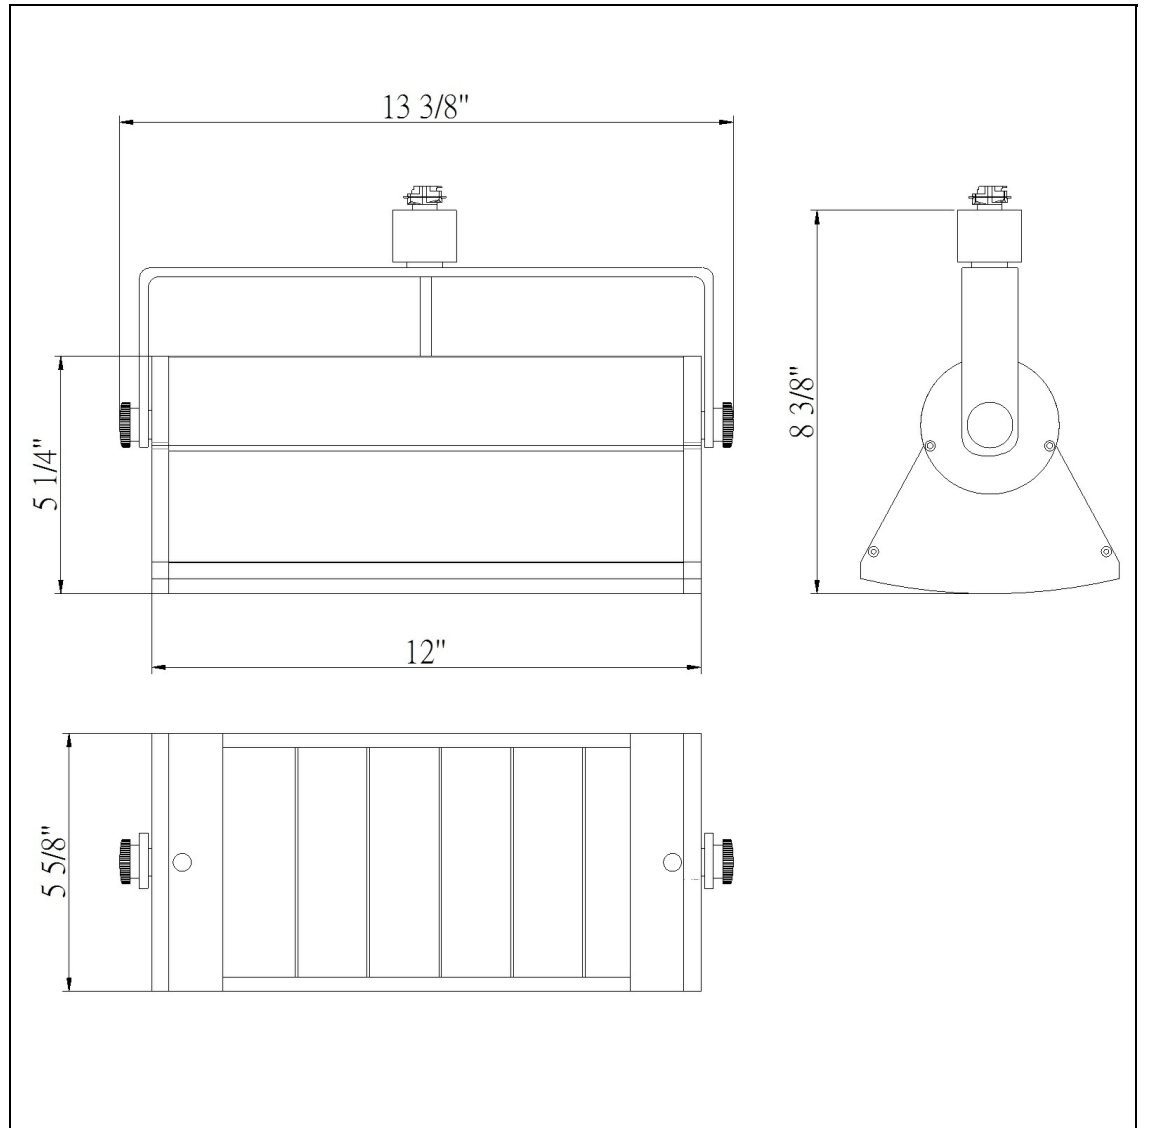

Product No. **HT-230-BK**

Description

18W X 2 Wall Wash PI Track Fixture
Durable Metal Construction
Adjustable head track fixture
±90 degree from horizontal
355 Degree Rotation Capability
Ships in one Carton
Ships in one Carton

Technical Specifications

UPC	020193067284	Carton 1 Dimensions	16.60 x 16.00 x 20.00
Wattage	18W	Carton 2 Dimensions	0.00 x 0.00 x 20.00
CRI	N/A	Package Dimensions	L: 20.00 W: 16.00 H: 16.60
Lumen	N/A		
Switch Type	Track		
Bulb Base	2G11		
Number of Lights	2		
Color	Black		
Base Color	Black		