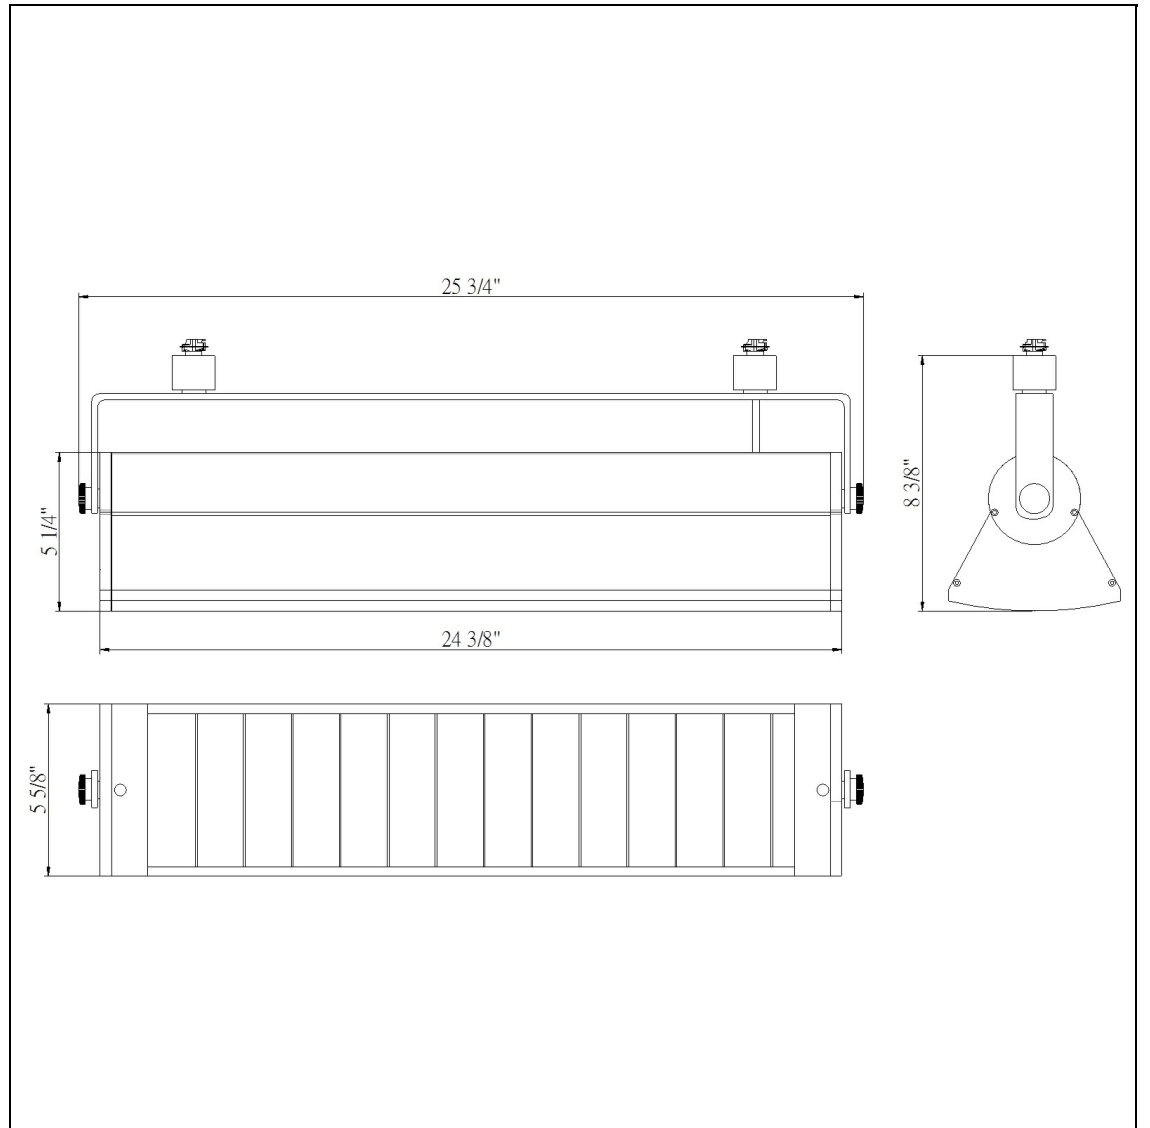

Product No. **HT-232-BK**

Description

40W X 2 Wall Wash PI Track Fixture  
Durable Metal Construction  
Adjustable head track fixture  
±90 degree from horizontal  
355 Degree Rotation Capability  
Ships in one Carton  
Ships in one Carton

Technical Specifications

<b>UPC</b>	020193067284
<b>Wattage</b>	40W
<b>CRI</b>	N/A
<b>Lumen</b>	N/A
<b>Switch Type</b>	Track
<b>Bulb Base</b>	2G11
<b>Number of Lights</b>	2
<b>Color</b>	Black
<b>Base Color</b>	Black

<b>Carton 1 Dimensions</b>	9.00 x 20.00 x 28.80
<b>Carton 2 Dimensions</b>	0.00 x 0.00 x 28.80
<b>Package Dimensions</b>	L: 28.80 W: 20.00 H: 9.00