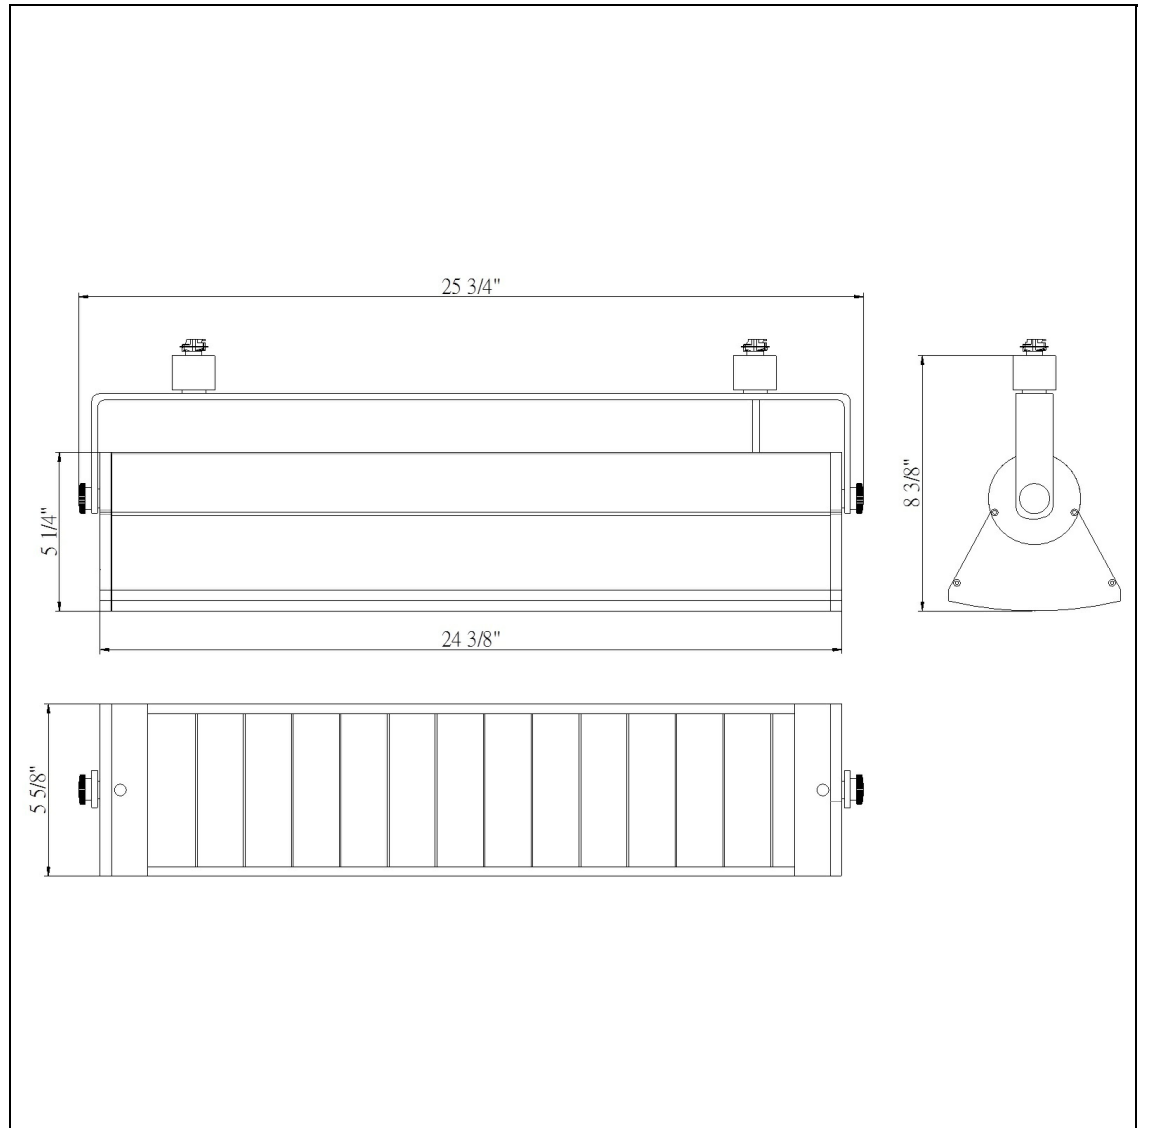

Product No. **HT-232-BK**

Description

40W X 2 Wall Wash PI Track Fixture
Durable Metal Construction
Adjustable head track fixture
±90 degree from horizontal
355 Degree Rotation Capability
Ships in one Carton
Ships in one Carton

Technical Specifications

UPC	020193067284
Wattage	40W
CRI	N/A
Lumen	N/A
Switch Type	Track
Bulb Base	2G11
Number of Lights	2
Color	Black
Base Color	Black

Carton 1 Dimensions	9.00 x 20.00 x 28.80
Carton 2 Dimensions	0.00 x 0.00 x 28.80
Package Dimensions	L: 28.80 W: 20.00 H: 9.00