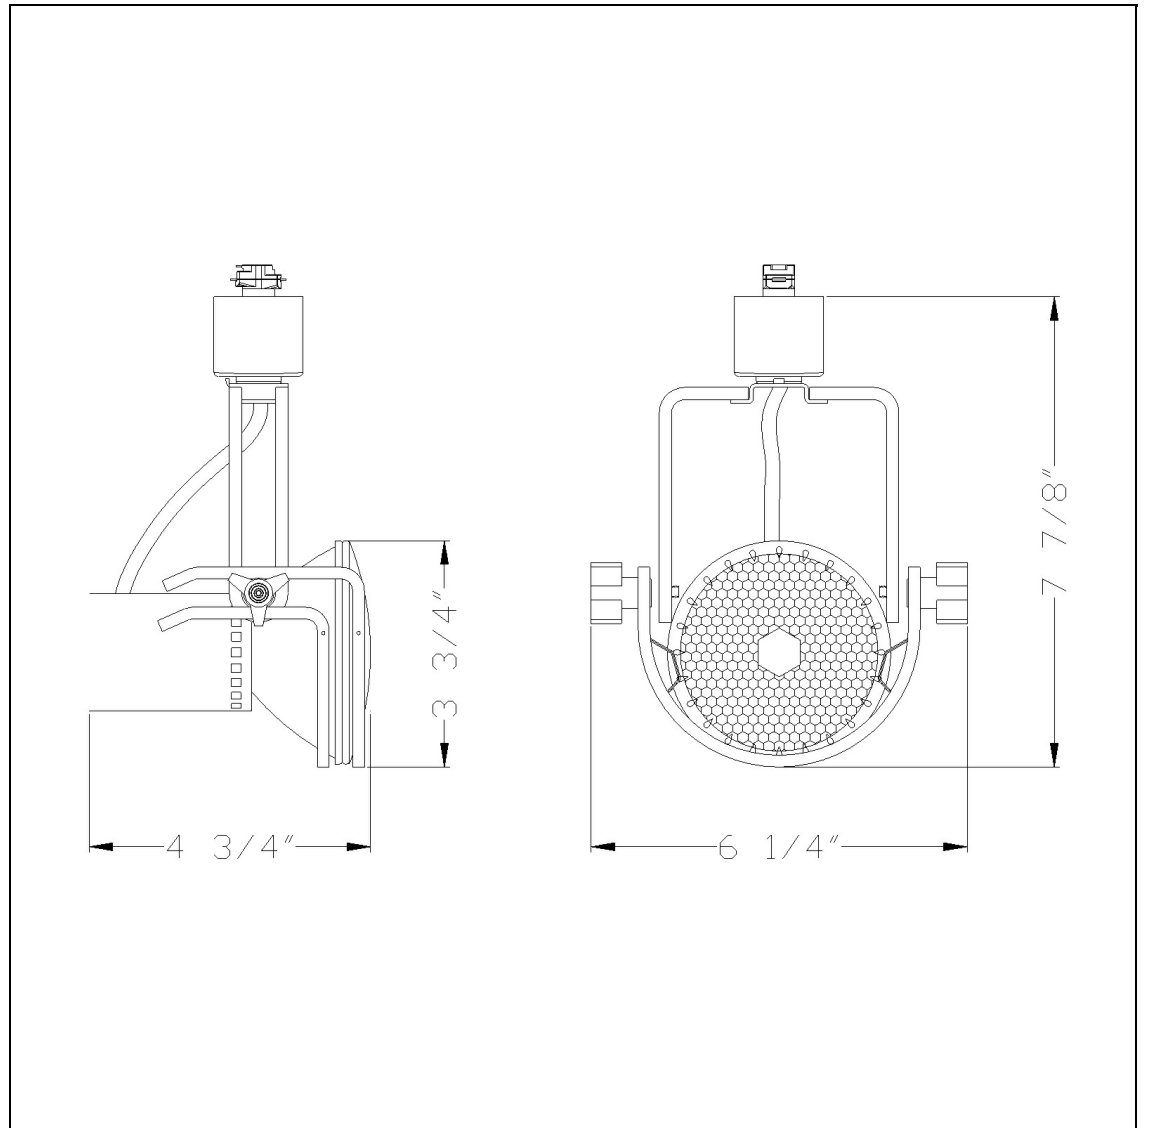

Product No. **HT-238-WH**

Description

LINE VOLTAGE PAR30 SHORT, 75W  
Durable Metal Construction  
Adjustable head track fixture  
+90 degree from horizontal  
355 Degree Rotation Capability  
Ships in one Carton  
Ships in one Carton

Technical Specifications

<b>UPC</b>	020193067284
<b>Wattage</b>	75W
<b>Switch Type</b>	Track
<b>Bulb Base</b>	PAR30
<b>Number of Lights</b>	1
<b>Color</b>	White
<b>Base Color</b>	1

<b>Carton 1 Dimensions</b>	8.00 x 15.00 x 18.00
<b>Carton 2 Dimensions</b>	0.00 x 0.00 x 18.00
<b>Package Dimensions</b>	L: 18.00 W: 15.00 H: 8.00