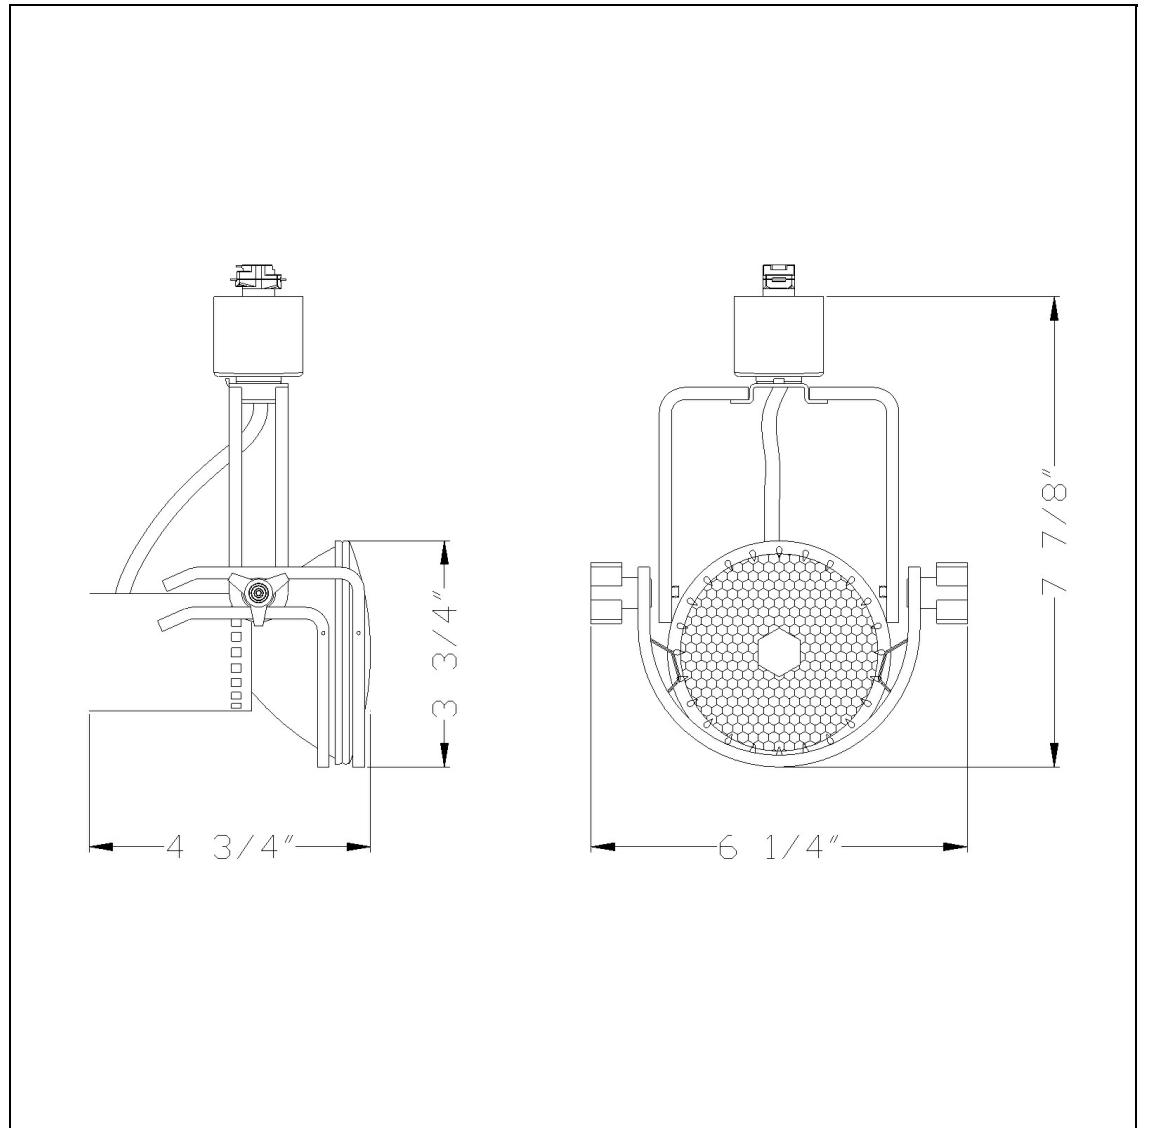

Product No. **HT-238-WH**

Description

LINE VOLTAGE PAR30 SHORT, 75W
Durable Metal Construction
Adjustable head track fixture
+90 degree from horizontal
355 Degree Rotation Capability
Ships in one Carton
Ships in one Carton

Technical Specifications

UPC	020193067284
Wattage	75W
Switch Type	Track
Bulb Base	PAR30
Number of Lights	1
Color	White
Base Color	1

Carton 1 Dimensions	8.00 x 15.00 x 18.00
Carton 2 Dimensions	0.00 x 0.00 x 18.00
Package Dimensions	L: 18.00 W: 15.00 H: 8.00