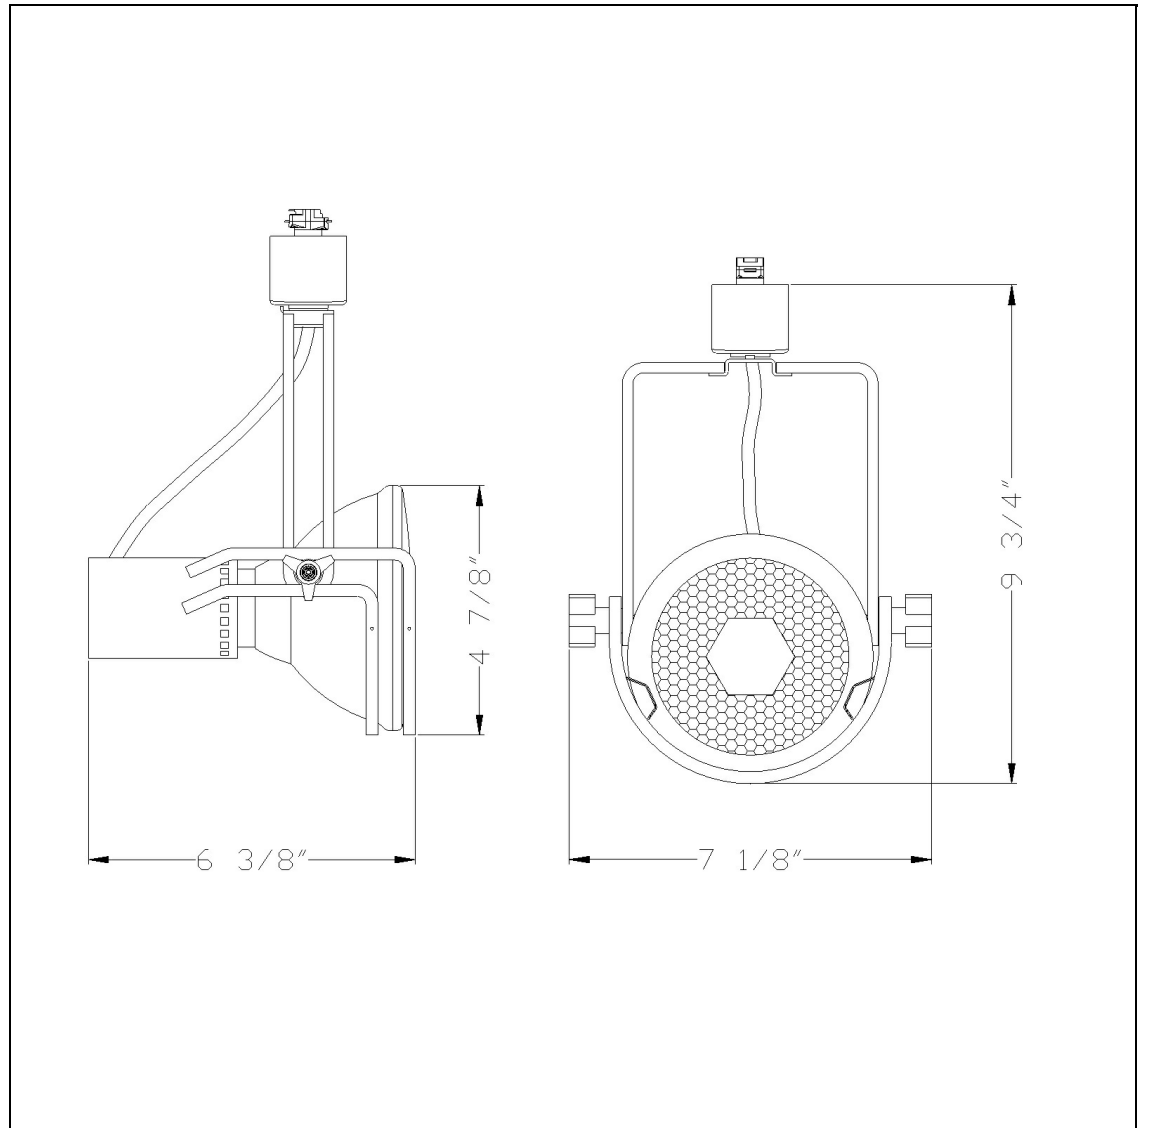

Product No. **HT-239-BK**

Description

Line Voltage Fixture (Par38, 150W)  
Durable Metal Construction  
Adjustable head track fixture  
+90 degree from horizontal  
355 Degree Rotation Capability  
Ships in one Carton  
Ships in one Carton

Technical Specifications

<b>UPC</b>	020193067284
<b>Wattage</b>	150W
<b>Switch Type</b>	Track
<b>Bulb Base</b>	PAR38
<b>Number of Lights</b>	1
<b>Color</b>	Black
<b>Base Color</b>	1

<b>Carton 1 Dimensions</b>	9.50 x 17.30 x 21.80
<b>Carton 2 Dimensions</b>	0.00 x 0.00 x 21.80
<b>Package Dimensions</b>	L: 21.80 W: 17.30 H: 9.50