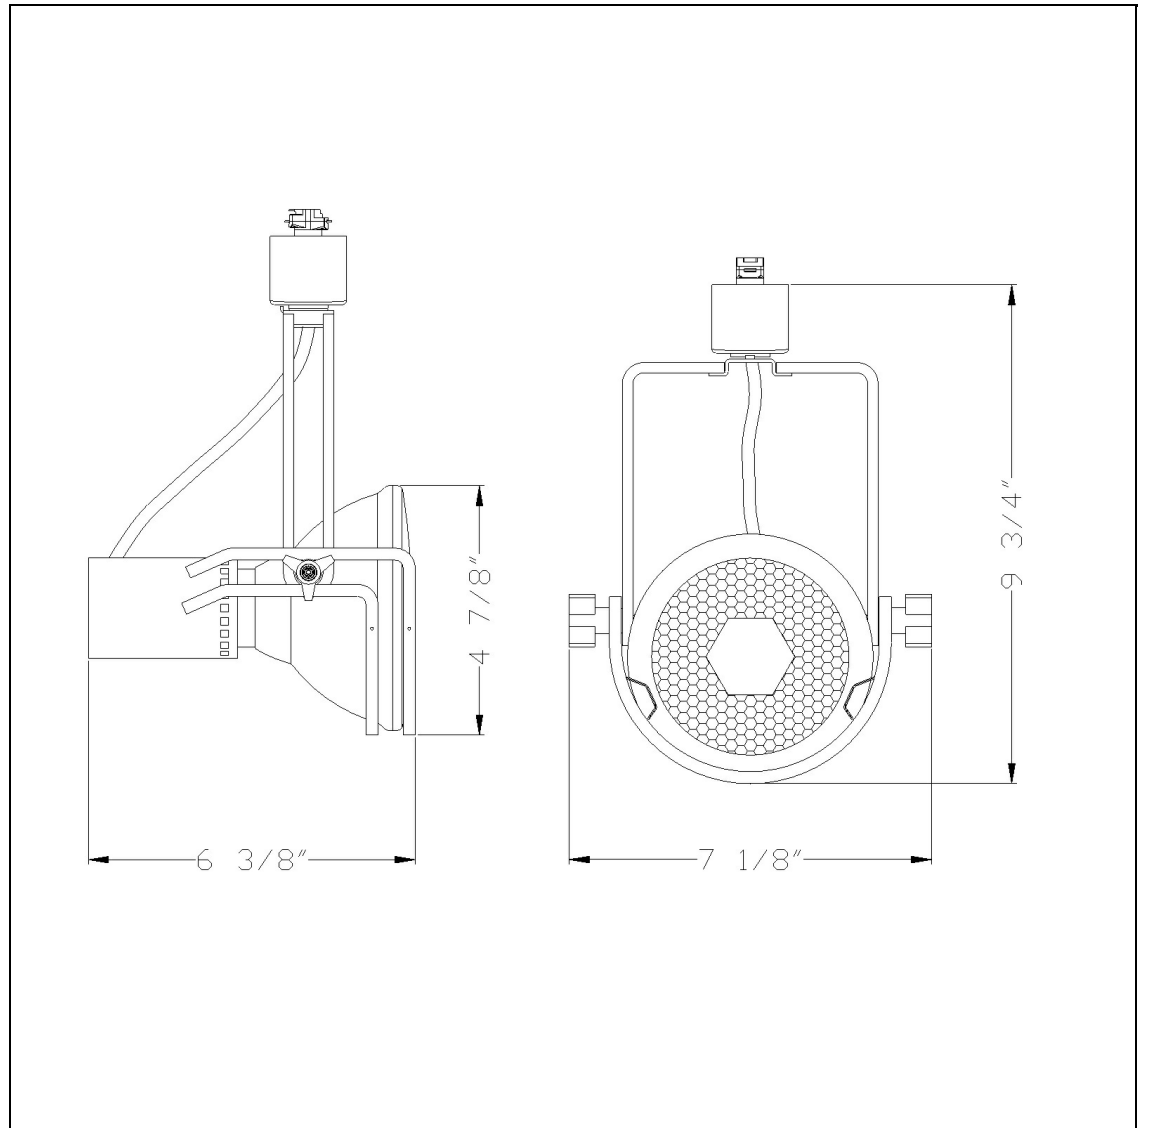

Product No. **HT-239-BK**

Description

Line Voltage Fixture (Par38, 150W)
Durable Metal Construction
Adjustable head track fixture
+90 degree from horizontal
355 Degree Rotation Capability
Ships in one Carton
Ships in one Carton

Technical Specifications

UPC	020193067284
Wattage	150W
Switch Type	Track
Bulb Base	PAR38
Number of Lights	1
Color	Black
Base Color	1

Carton 1 Dimensions	9.50 x 17.30 x 21.80
Carton 2 Dimensions	0.00 x 0.00 x 21.80
Package Dimensions	L: 21.80 W: 17.30 H: 9.50