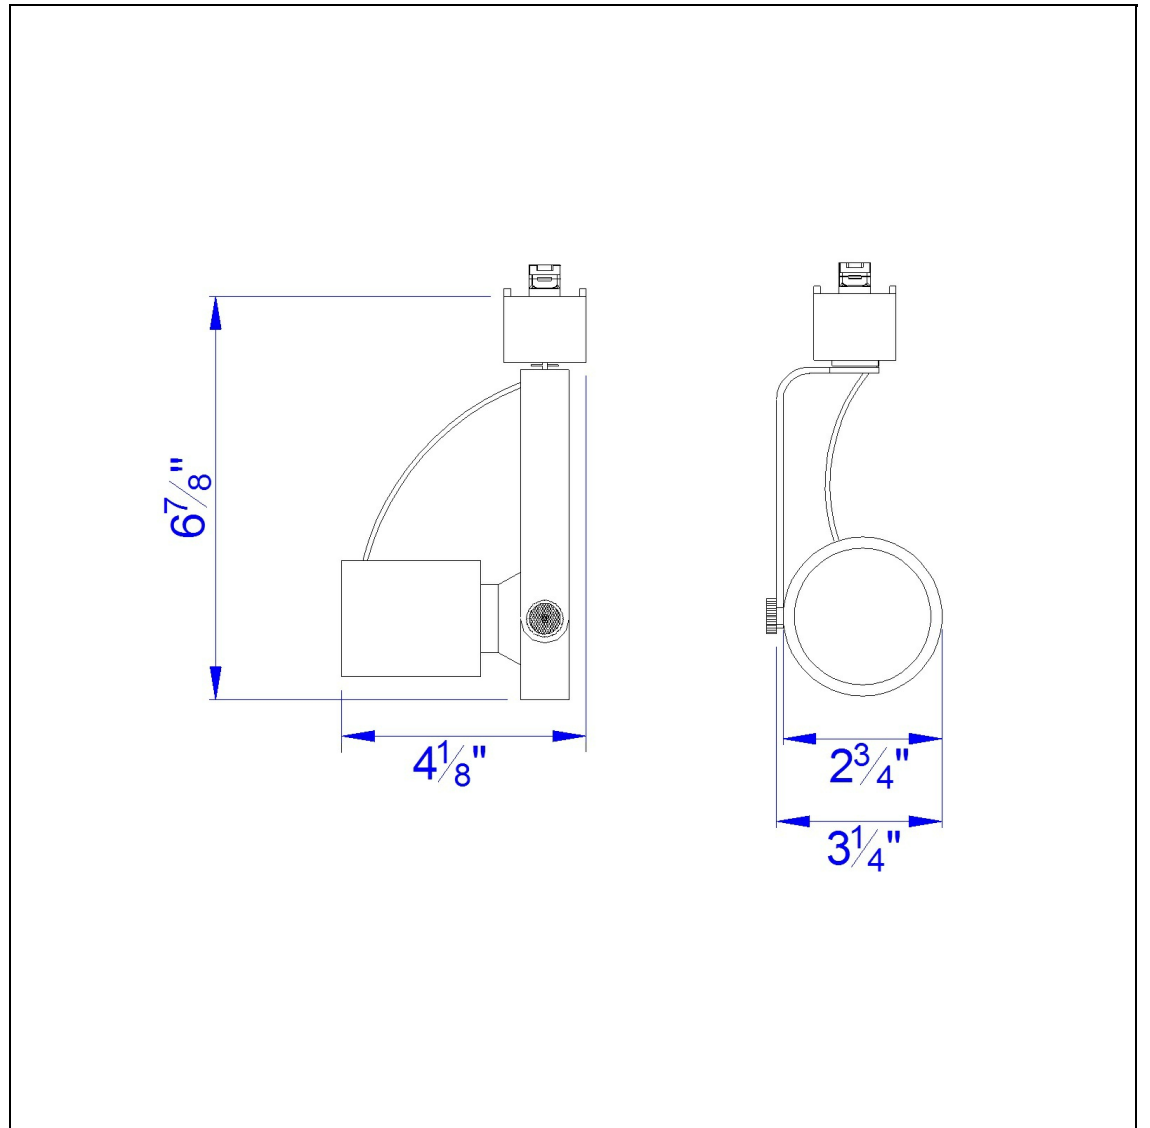

Product No. **HT-240-BS**

Description

Par20,50W Max,120V
Durable Metal Construction
Adjustable head track fixture
+90 degree from horizontal
355 Degree Rotation Capability
Ships in one Carton
Ships in one Carton

Technical Specifications

UPC	020193067284
Wattage	50W
CRI	N/A
Lumen	N/A
Switch Type	Track
Bulb Base	PAR20
Number of Lights	1
Color	Brushed Steel
Base Color	Brushed Steel

Carton 1 Dimensions	16.00 x 10.50 x 11.00
Carton 2 Dimensions	0.00 x 0.00 x 11.00
Package Dimensions	L: 11.00 W: 10.50 H: 16.00