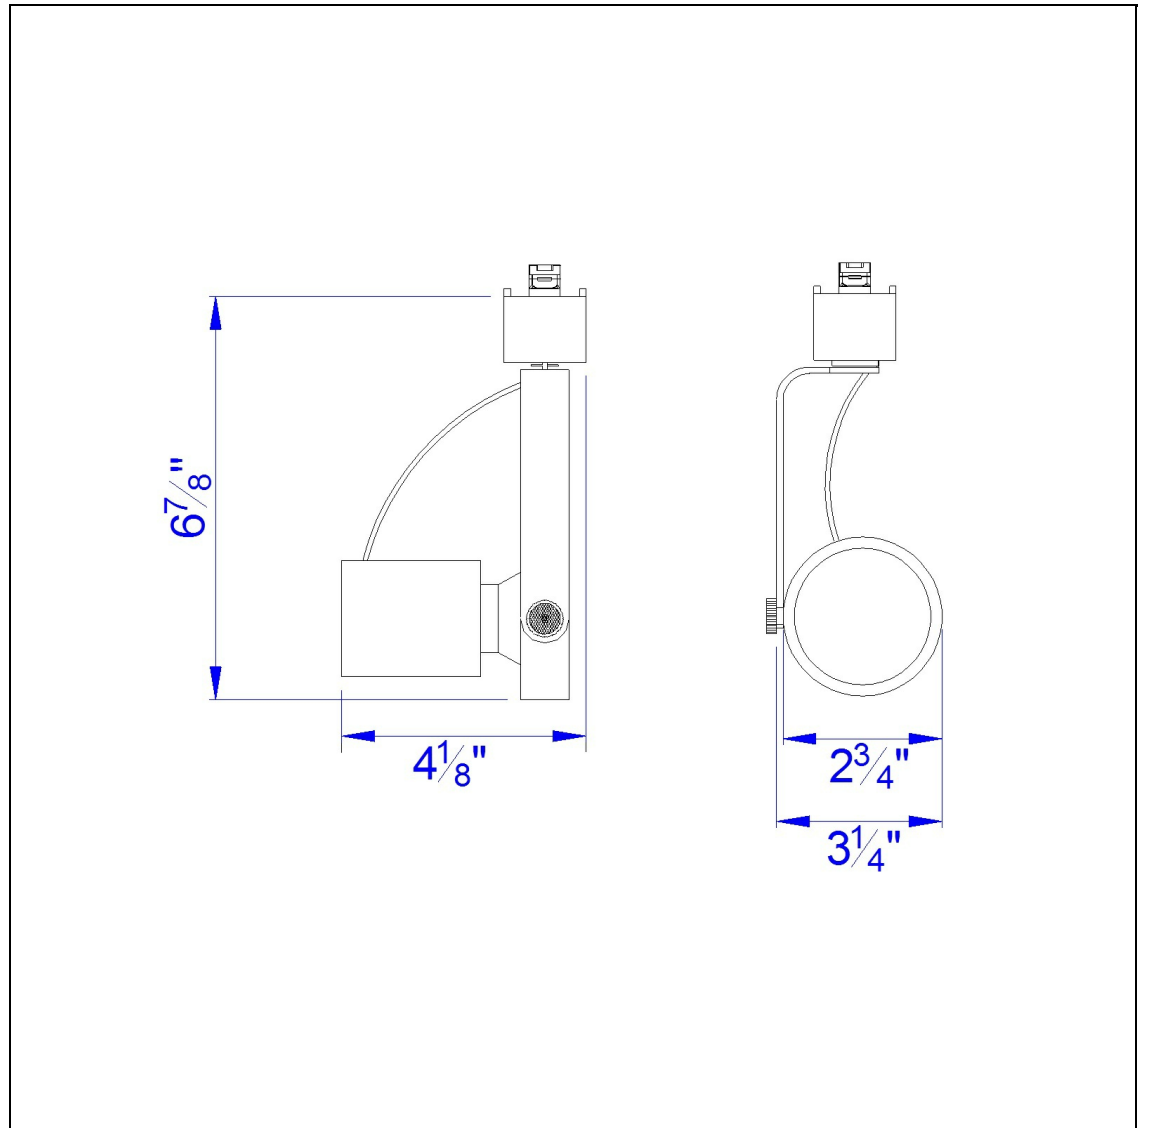

Product No. **HT-240-WH**

Description

Line Voltage Fixture, Par 20
Durable Metal Construction
Adjustable head track fixture
+90 degree from horizontal
355 Degree Rotation Capability
Ships in one Carton
Ships in one Carton

Technical Specifications

| | |
|-------------------------|--------------|
| UPC | 020193067284 |
| Wattage | 50W |
| CRI | N/A |
| Lumen | N/A |
| Switch Type | Track |
| Bulb Base | PAR20 |
| Number of Lights | 1 |
| Color | White |
| Base Color | White |

| | |
|----------------------------|----------------------------|
| Carton 1 Dimensions | 16.00 x 10.50 x 11.00 |
| Carton 2 Dimensions | 0.00 x 0.00 x 11.00 |
| Package Dimensions | L: 11.00 W: 10.50 H: 16.00 |