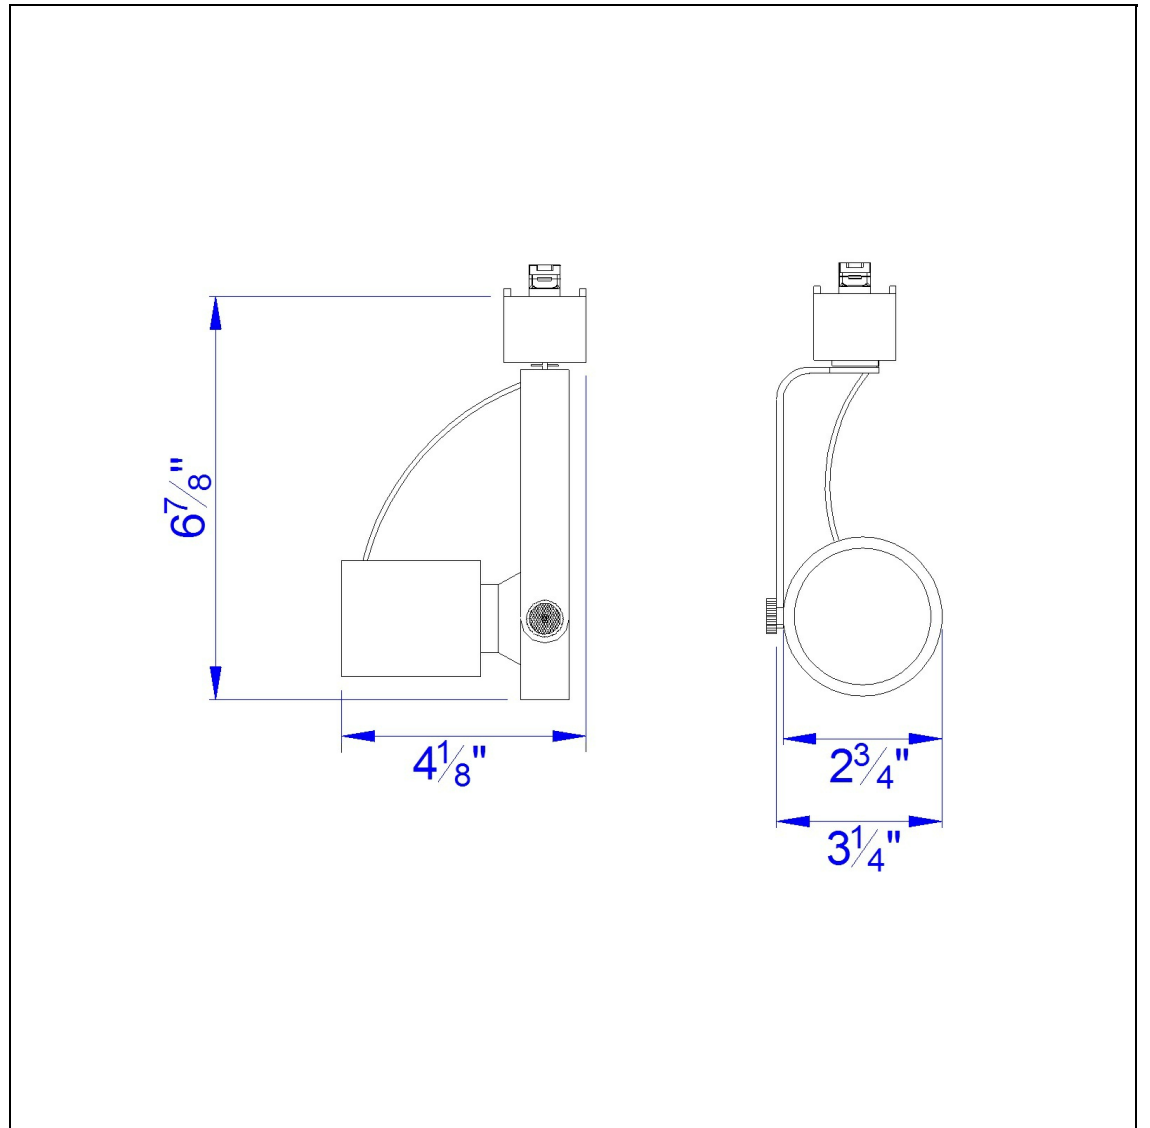

Product No. **HT-240-WH**

Description

Line Voltage Fixture, Par 20
Durable Metal Construction
Adjustable head track fixture
+90 degree from horizontal
355 Degree Rotation Capability
Ships in one Carton
Ships in one Carton

Technical Specifications

UPC	020193067284
Wattage	50W
CRI	N/A
Lumen	N/A
Switch Type	Track
Bulb Base	PAR20
Number of Lights	1
Color	White
Base Color	White

Carton 1 Dimensions	16.00 x 10.50 x 11.00
Carton 2 Dimensions	0.00 x 0.00 x 11.00
Package Dimensions	L: 11.00 W: 10.50 H: 16.00