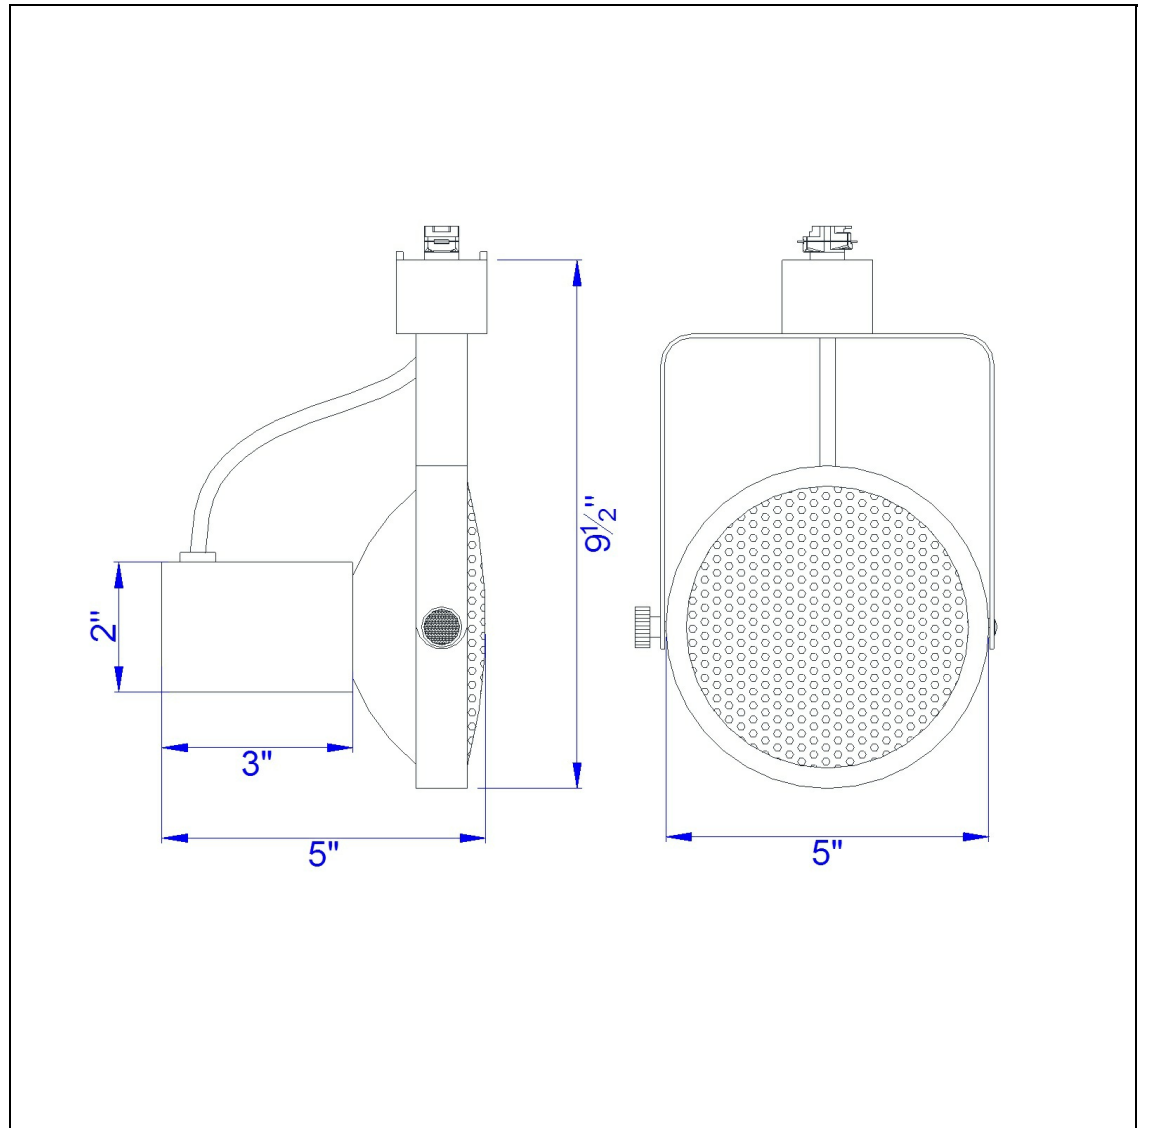

Product No. **HT-242-BK**

Description

Line Voltage Fixture, Par 38
Durable Metal Construction
Adjustable head track fixture
+90 degree from horizontal
355 Degree Rotation Capability
Ships in one Carton
Ships in one Carton

Technical Specifications

UPC	020193067284
Wattage	150W
CRI	N/A
Lumen	N/A
Switch Type	Track
Bulb Base	PAR38
Number of Lights	1
Color	Black
Base Color	Black

Carton 1 Dimensions	23.60 x 10.00 x 19.30
Carton 2 Dimensions	0.00 x 0.00 x 19.30
Package Dimensions	L: 19.30 W: 10.00 H: 23.60