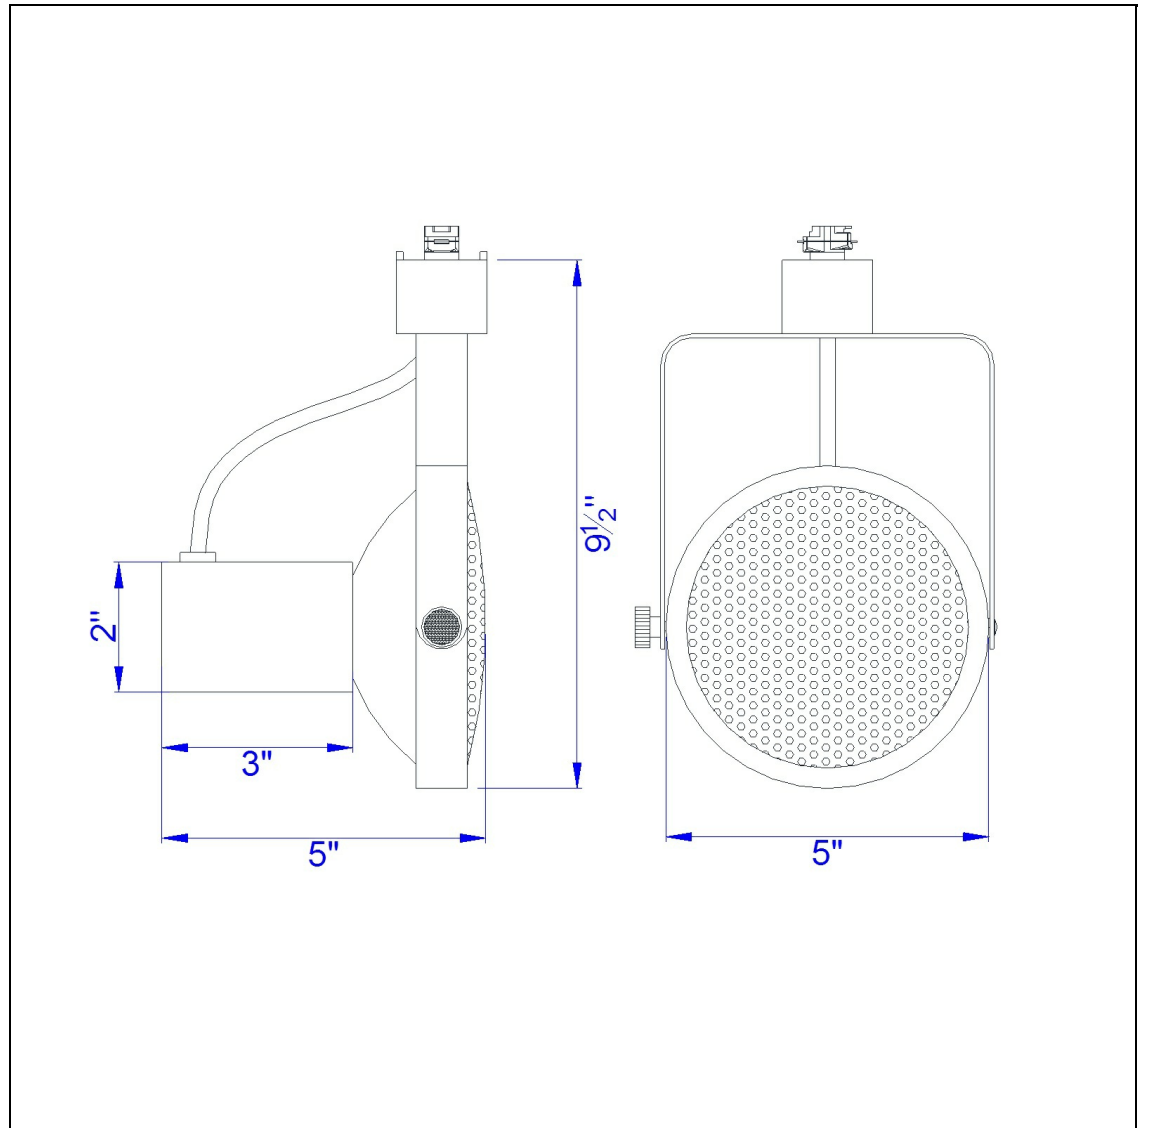

Product No. **HT-242-BS**

Description

120V,90W Max,Par38
Durable Metal Construction
Adjustable head track fixture
+90 degree from horizontal
355 Degree Rotation Capability
Ships in one Carton
Ships in one Carton

Technical Specifications

UPC	020193067284
Wattage	150W
CRI	N/A
Lumen	N/A
Switch Type	Track
Bulb Base	PAR38
Number of Lights	1
Color	Brushed Steel
Base Color	Brushed Steel

Carton 1 Dimensions	12.50 x 13.00 x 15.00
Carton 2 Dimensions	0.00 x 0.00 x 15.00
Package Dimensions	L: 15.00 W: 13.00 H: 12.50