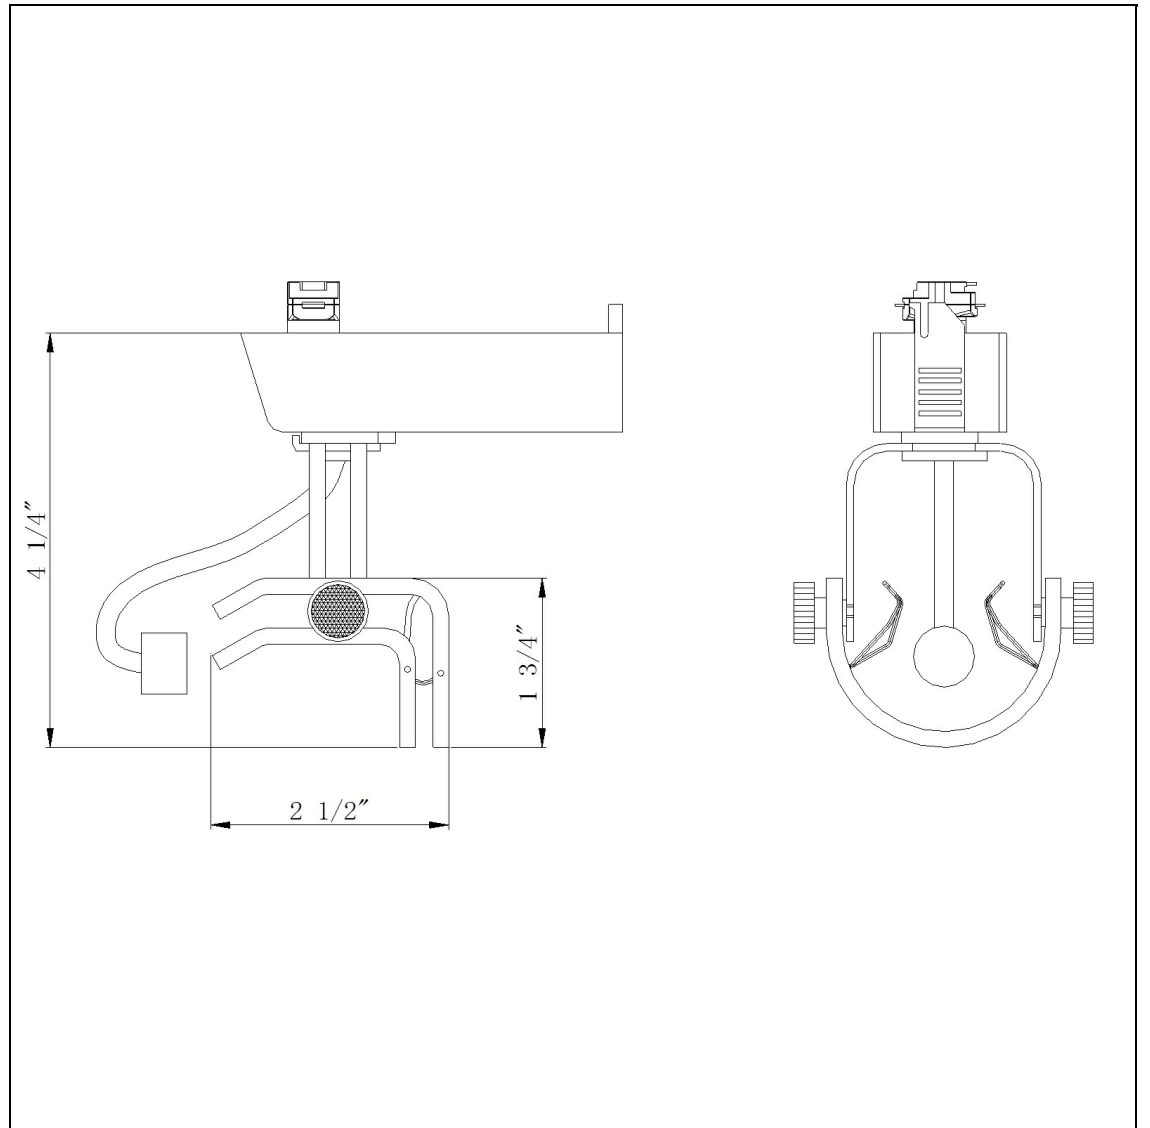

Product No. **HT-250-BK**

Description

Low Voltage Fixture (MR-16, 50W)
Durable Metal Construction
Adjustable head track fixture
?30 degree from horizontal
355 Degree Rotation Capability
Ships in one Carton
Ships in one Carton

Technical Specifications

UPC	020193067284
Wattage	50W
CRI	N/A
Lumen	N/A
Switch Type	Track
Bulb Base	MR-16
Number of Lights	1
Color	Black
Base Color	Black

Carton 1 Dimensions	7.00 x 14.30 x 14.80
Carton 2 Dimensions	0.00 x 0.00 x 14.80
Package Dimensions	L: 14.80 W: 14.30 H: 7.00