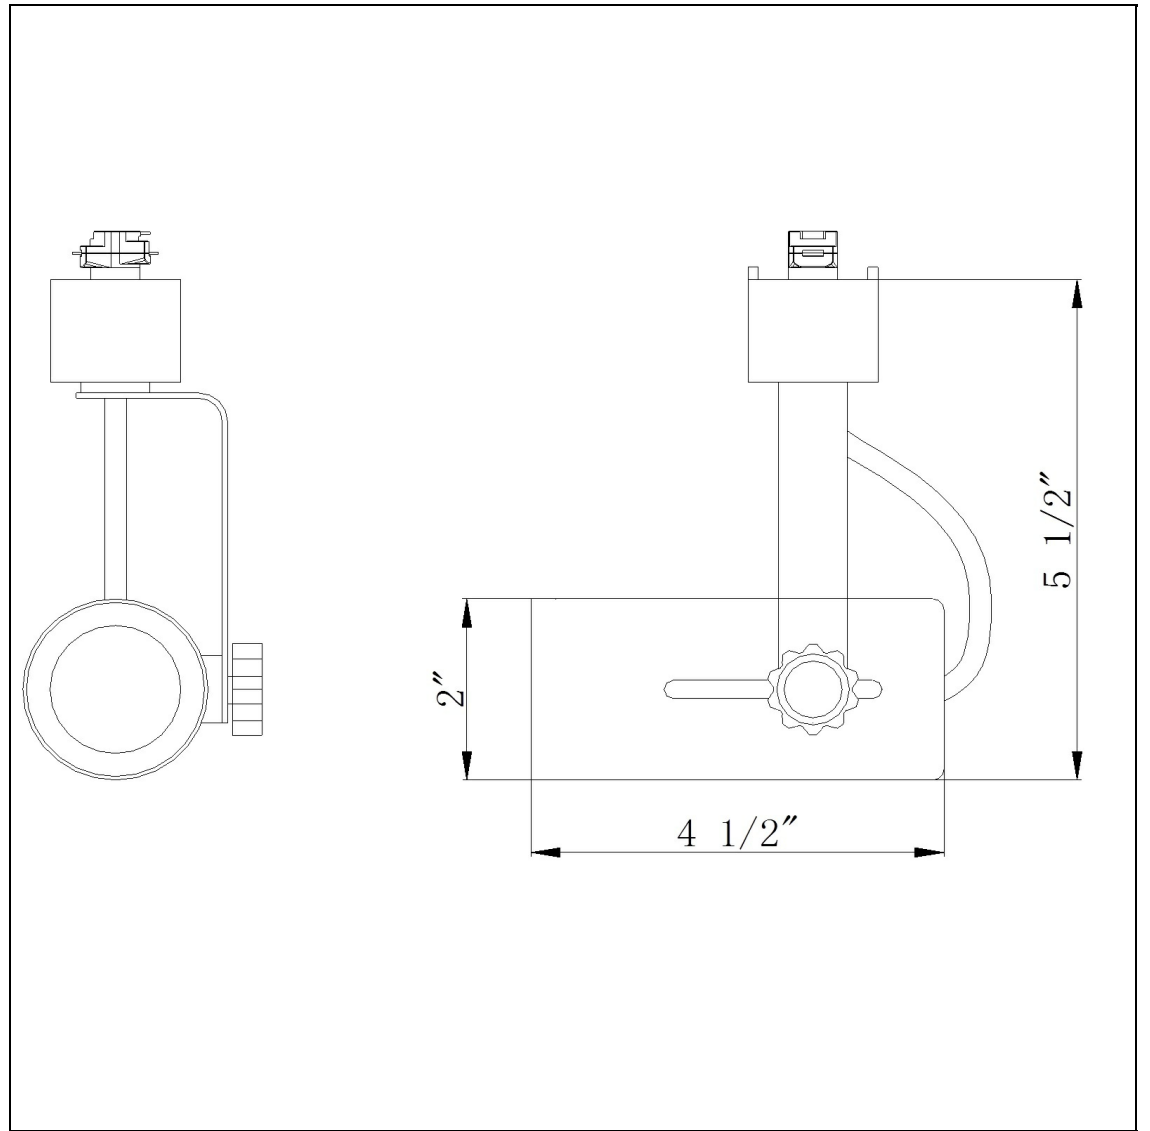

Product No. **HT-252-BK**

Description

Line Voltage Fixture, Universal Par
Durable Metal Construction
Adjustable head track fixture
?30 degree from horizontal
355 Degree Rotation Capability
Ships in one Carton
Ships in one Carton

Technical Specifications

UPC	020193067284
Wattage	150W
CRI	N/A
Lumen	N/A
Switch Type	Track
Bulb Base	PAR38
Number of Lights	1
Color	Black
Base Color	Black

Carton 1 Dimensions	8.00 x 12.00 x 17.80
Carton 2 Dimensions	0.00 x 0.00 x 17.80
Package Dimensions	L: 17.80 W: 12.00 H: 8.00