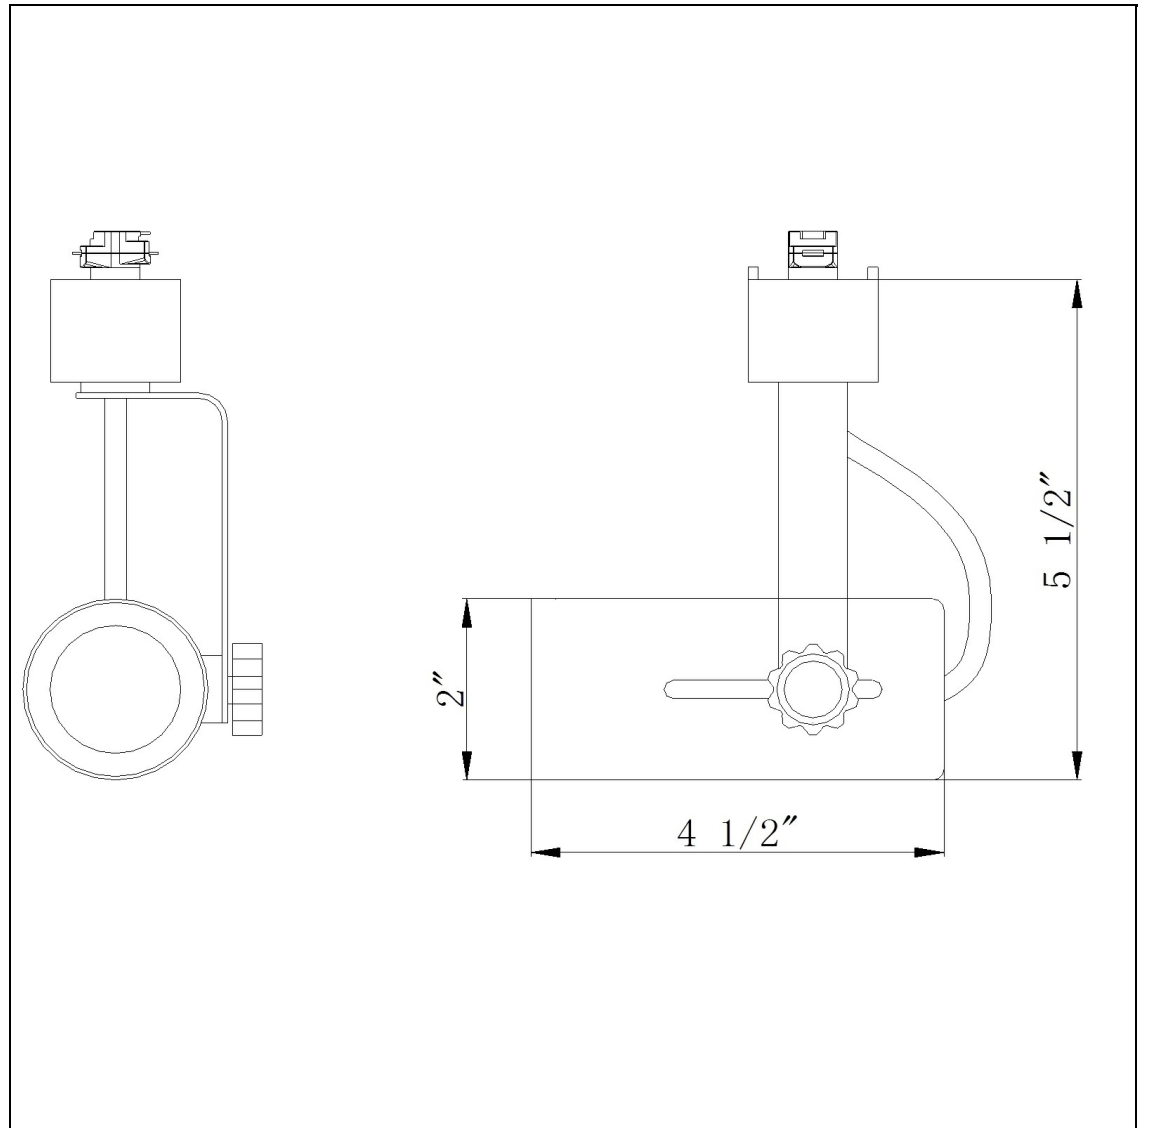

Product No. **HT-252-BK**

Description

Line Voltage Fixture, Universal Par  
Durable Metal Construction  
Adjustable head track fixture  
?30 degree from horizontal  
355 Degree Rotation Capability  
Ships in one Carton  
Ships in one Carton

Technical Specifications

<b>UPC</b>	020193067284
<b>Wattage</b>	150W
<b>CRI</b>	N/A
<b>Lumen</b>	N/A
<b>Switch Type</b>	Track
<b>Bulb Base</b>	PAR38
<b>Number of Lights</b>	1
<b>Color</b>	Black
<b>Base Color</b>	Black

<b>Carton 1 Dimensions</b>	8.00 x 12.00 x 17.80
<b>Carton 2 Dimensions</b>	0.00 x 0.00 x 17.80
<b>Package Dimensions</b>	L: 17.80 W: 12.00 H: 8.00